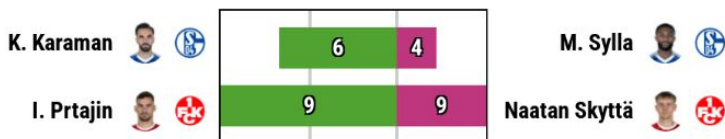

TOP GOALSCORING PARTNERSHIPS

*If the number of goals is the same, the players who have played less minutes are considered