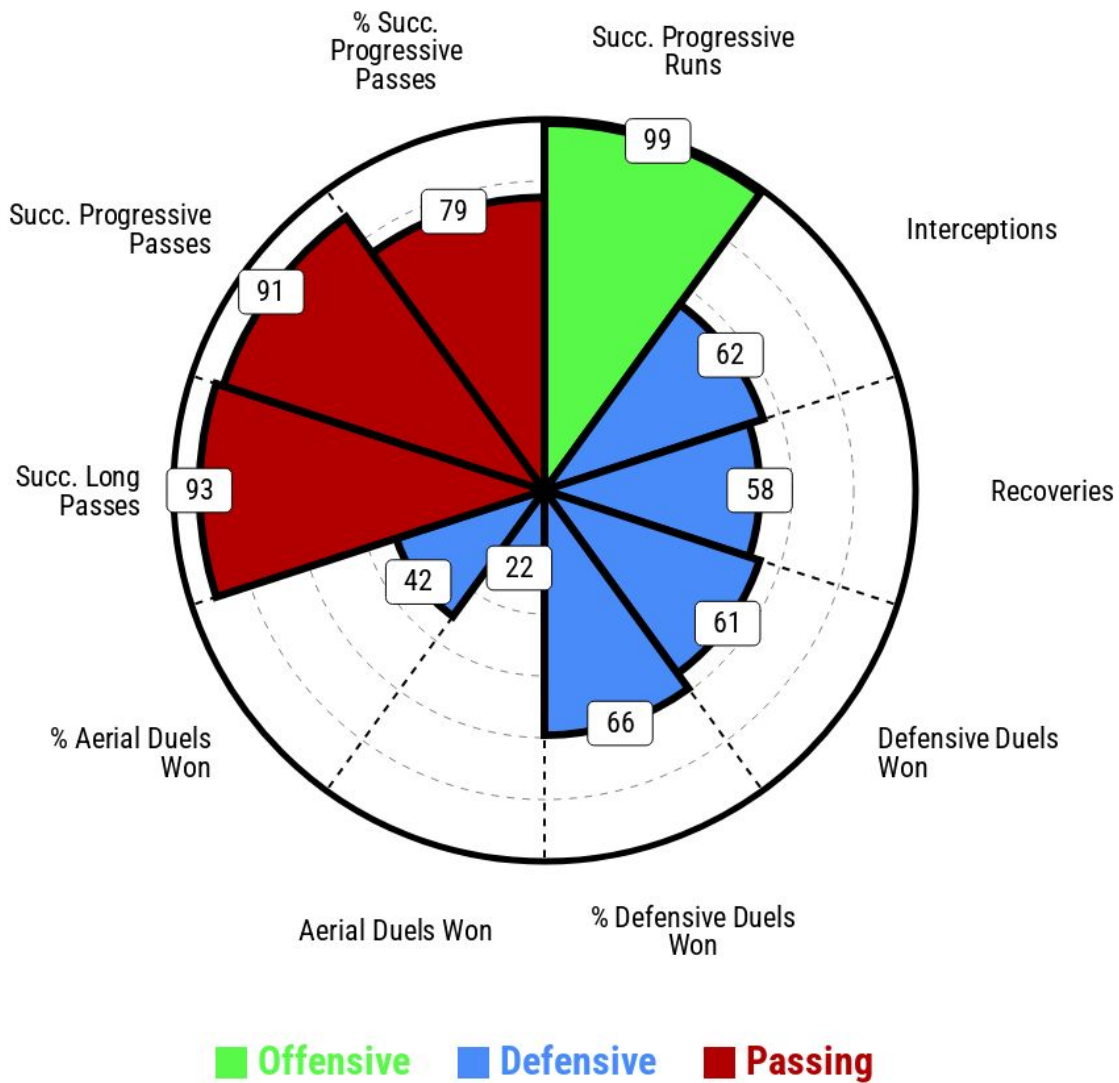

* 2. Liga. Season 25/26

* Percentiles are Shown Regarding 58 Players of the Same Position