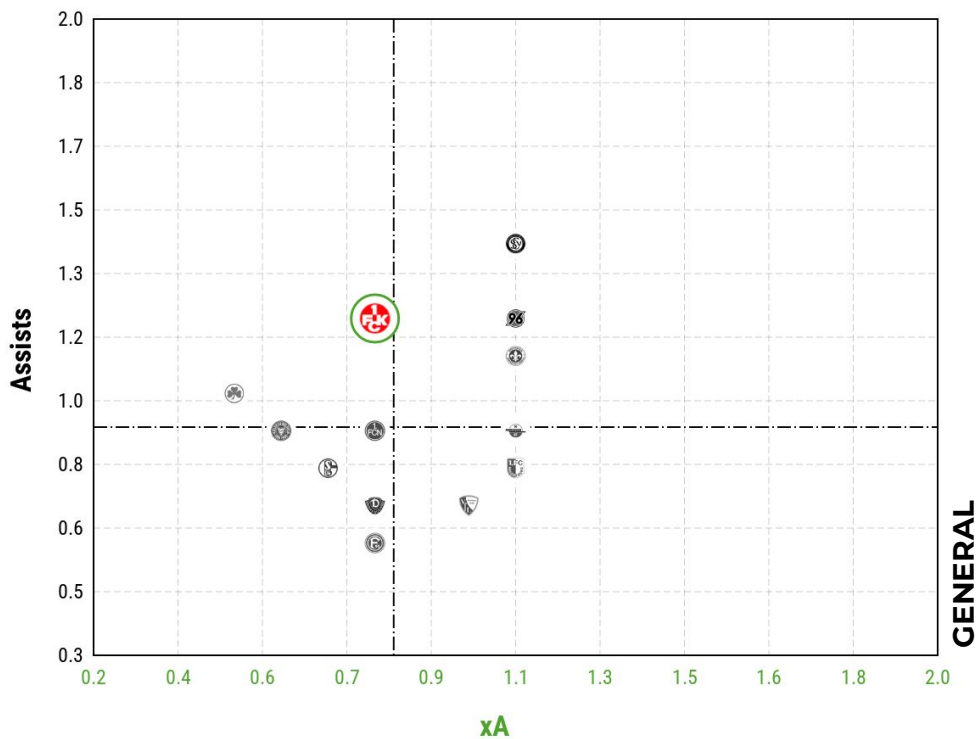

xA VS ASSISTS