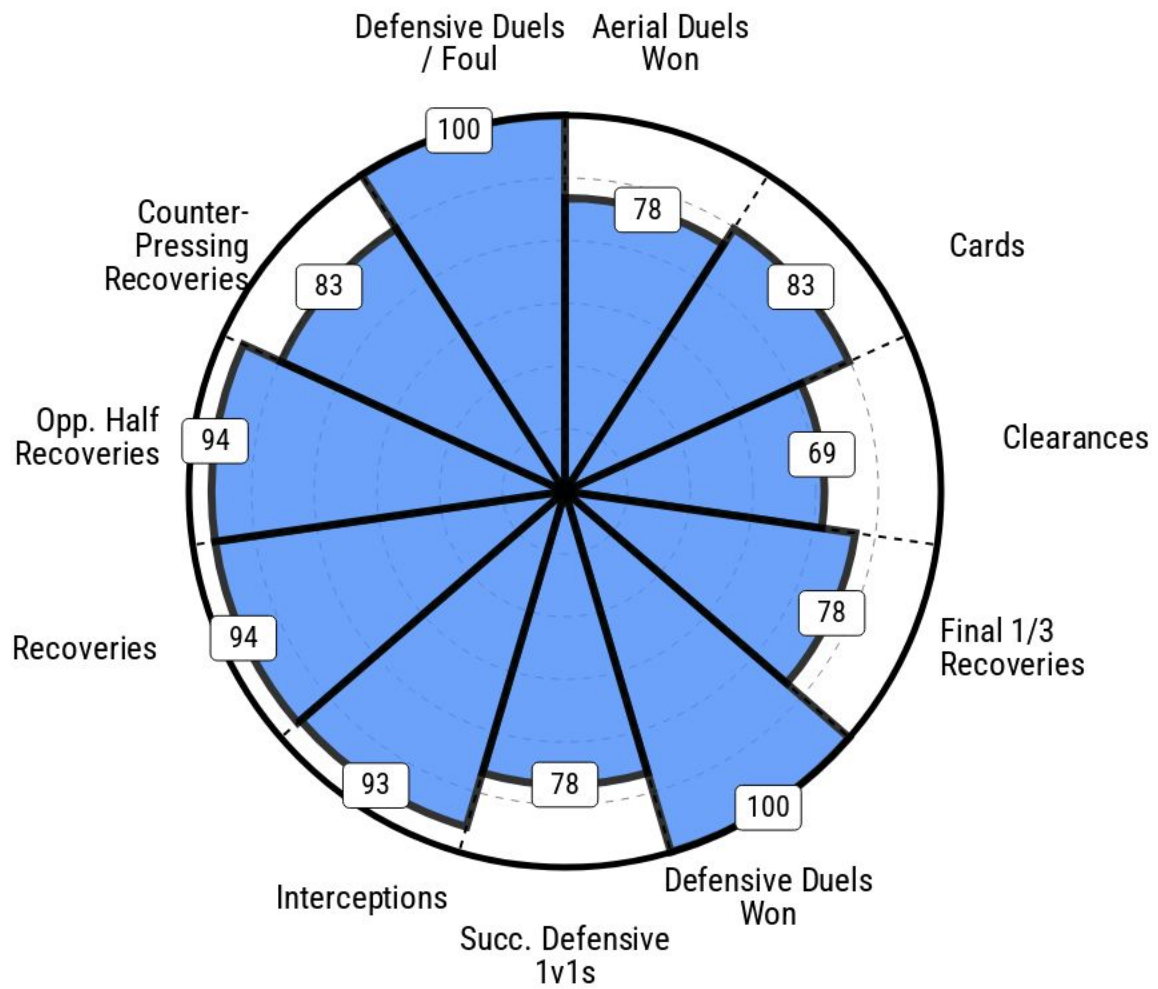

25/26 season

TYPE OF GOAL AGAINST

KAISERSLAUTERN

Season 2025/26
2. Liga

■ Defensive

* 2. Liga

KAISERSLAUTERN

Season 2025/26
2. Liga