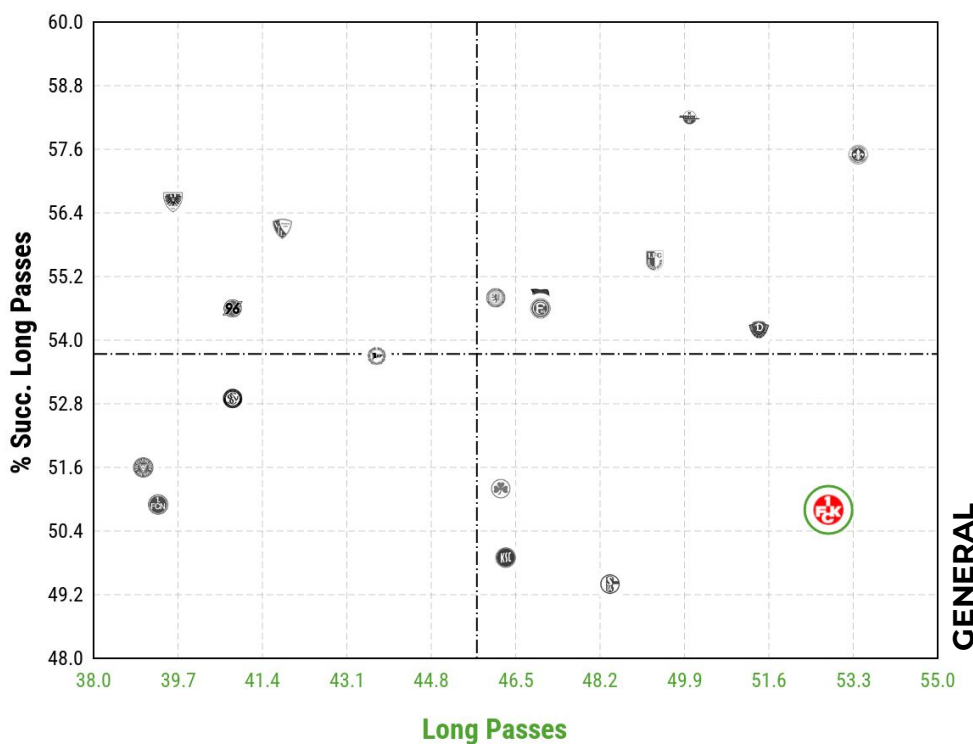

Long Passes away