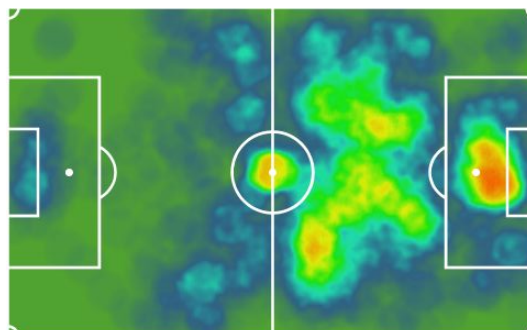

STATS PER 90'