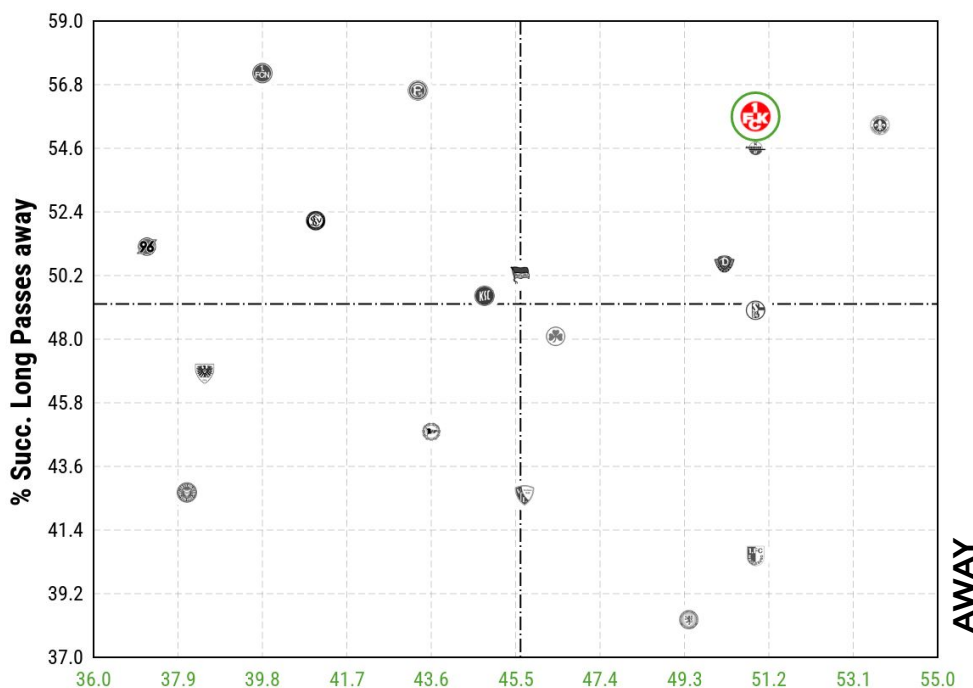

LONG PASSES