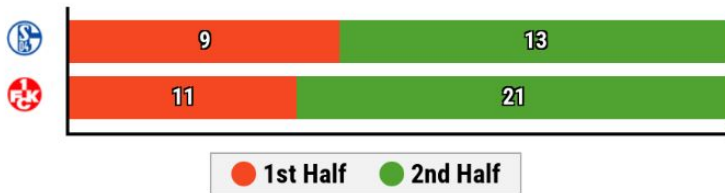

2. LIGA

% OF GOALS SCORED IN 15 MINUTES INTERVALS

% OF GOALS CONCEDED IN 15 MINUTES INTERVALS

GOALS FOR BY HALF

GOALS CONCEDED BY HALF

% OF GAMES SCORING

CLEAN SHEETS

POINTS EARNED AT HOME