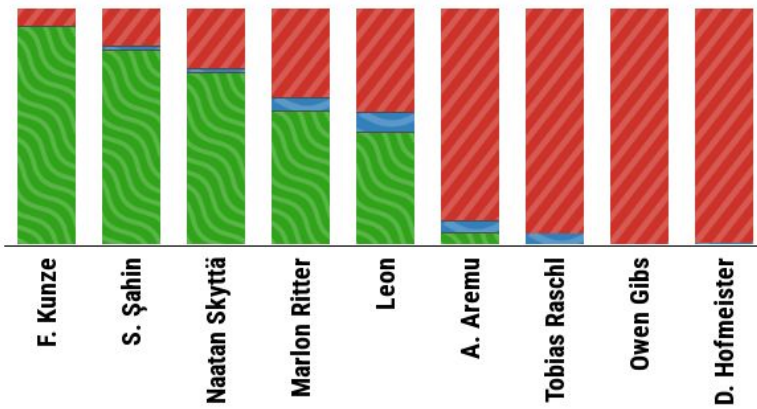

MIDFIELDERS