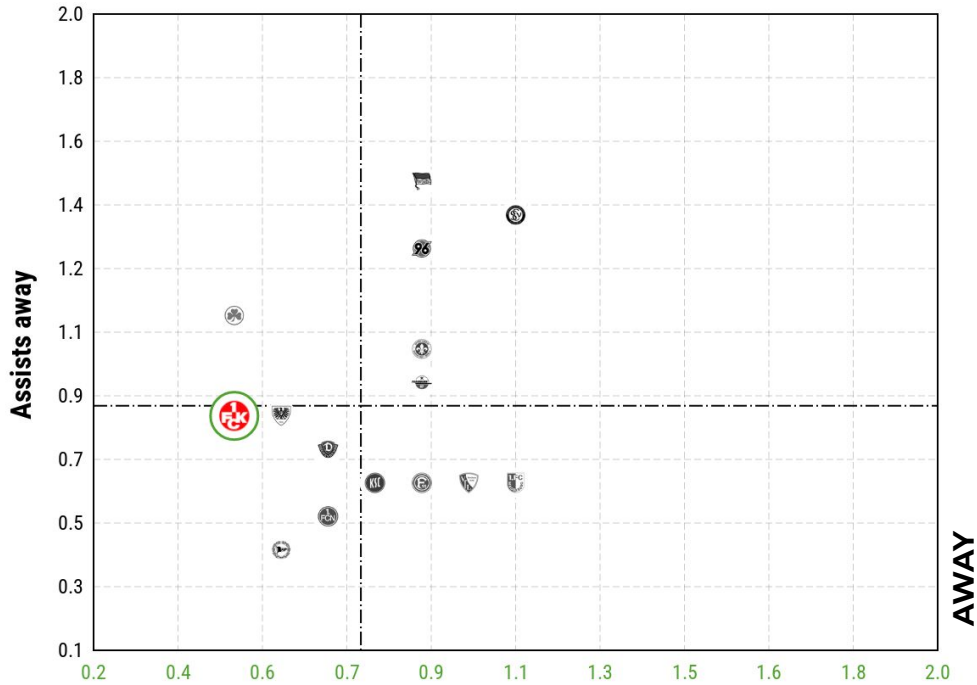

xA VS ASSISTS