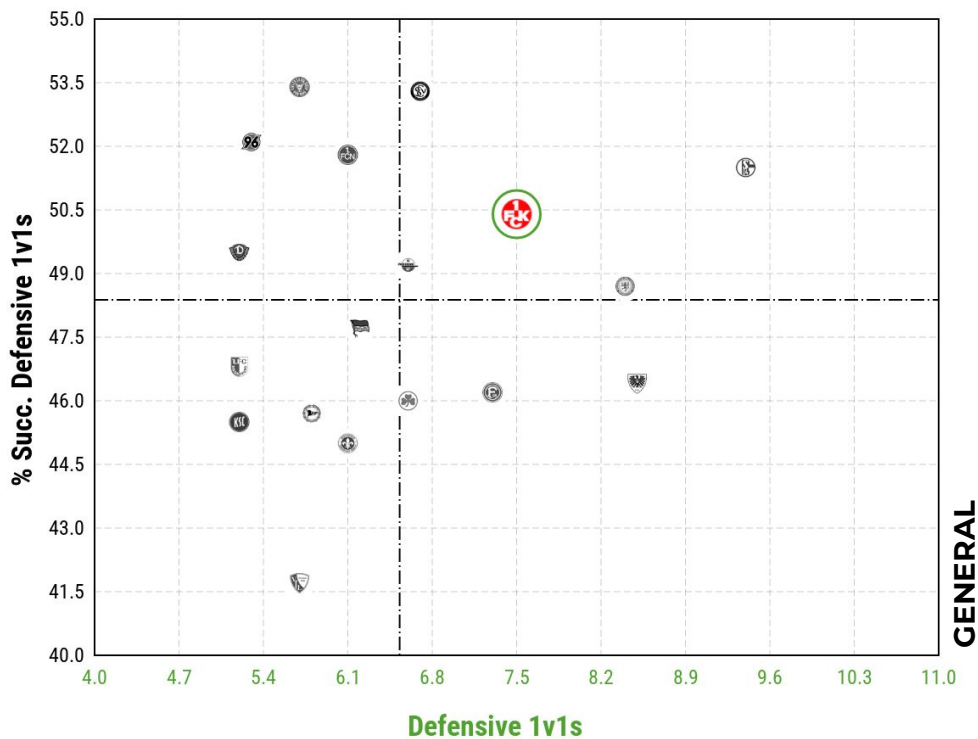

DEFENSIVE 1V1S

Succ. Defensive 1v1s

AWAY

Succ. Defensive 1v1s

GENERAL