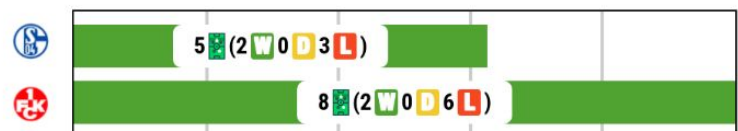

HOW DOES CONCEDED THE FIRST GOAL AFFECT THEM?

*Goals scored by own players are taken into account