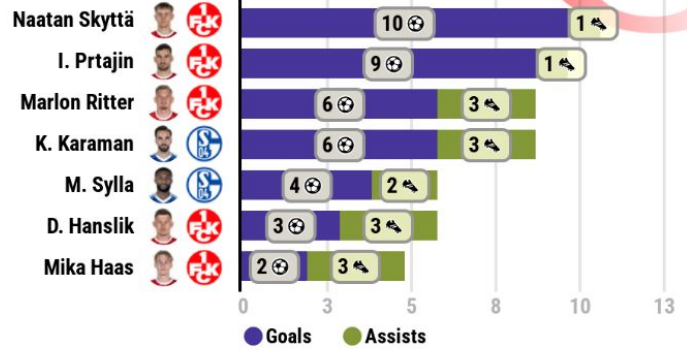

POINTS EARNED AWAY

TOP GOALSCORING PARTNERSHIPS

*If the number of goals is the same, the players who have played less minutes are considered

POINTS EARNED AGAINST TOP 10 TEAMS

*In the graph, the average number of points obtained at home and away is shown

25/01 SUNDAY 13:30

2. LIGA

OFFENSIVE CONTRIBUTION

Shots + Key Passes + Crosses + Dribbles + Fouls Won

TOP GOALSCORERS AND ASSISTS

Goals + Assists

DEFENSIVE CONTRIBUTION

Tackles + Recoveries + Shots blocked