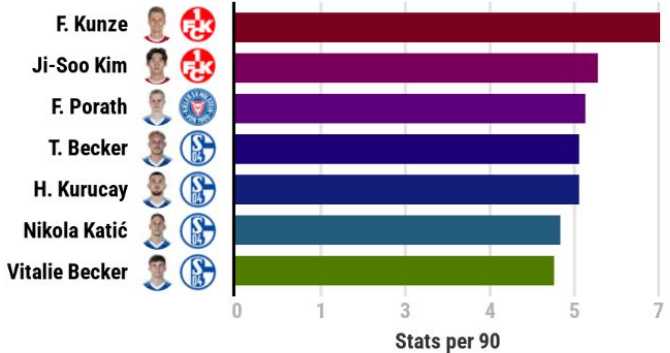

DEFENSIVE CONTRIBUTION

Tackles + Recoveries + Shots blocked