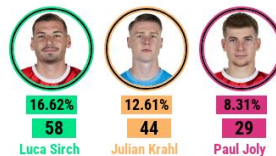

Opp. Half Recoveries

SHOTS FACED VS GOALS CONCEDED

KAISERSLAUTERN

DISTRIBUTION

ANALYSIS

PROGRESSIVE PASSES

Succ. Progressive Passes

Succ. Progressive Passes