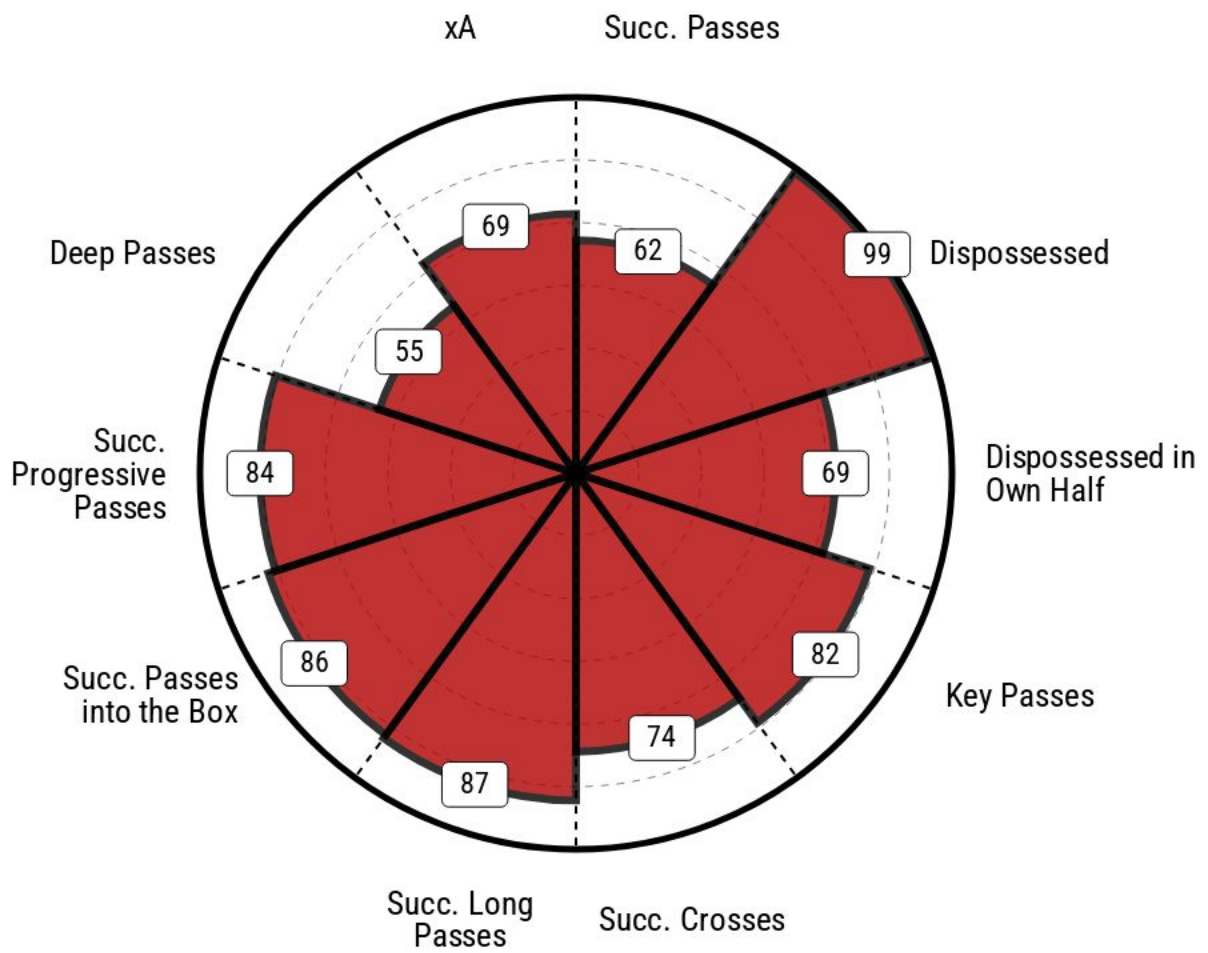

25/26 season

TYPE OF GOAL AGAINST

KAISERSLAUTERN

Season 2025/26
2. Liga

■ Defensive

* 2. Liga

KAISERSLAUTERN

Season 2025/26
2. Liga