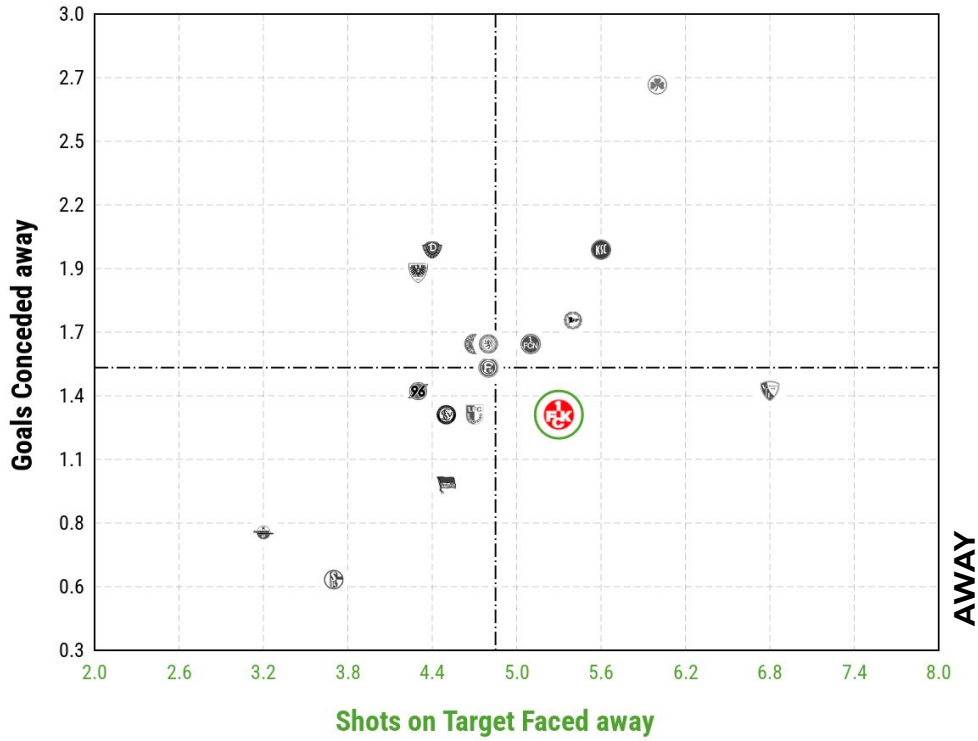

SHOTS FACED VS GOALS CONCEDED