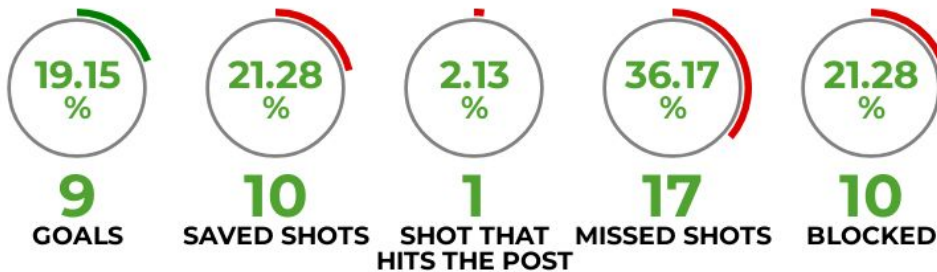

AGE **29** CMS **189**

ELO **69** REAP **1.45**

xG: **7.37**
Goals: **9**
DxG: **1.63**

- Goals
- Saved Shots
- Shots On Post
- Missed Shots
- Blocked

2. Liga. 25/26 season

FOOTBALL TURNED INTO STATS
the stats tool