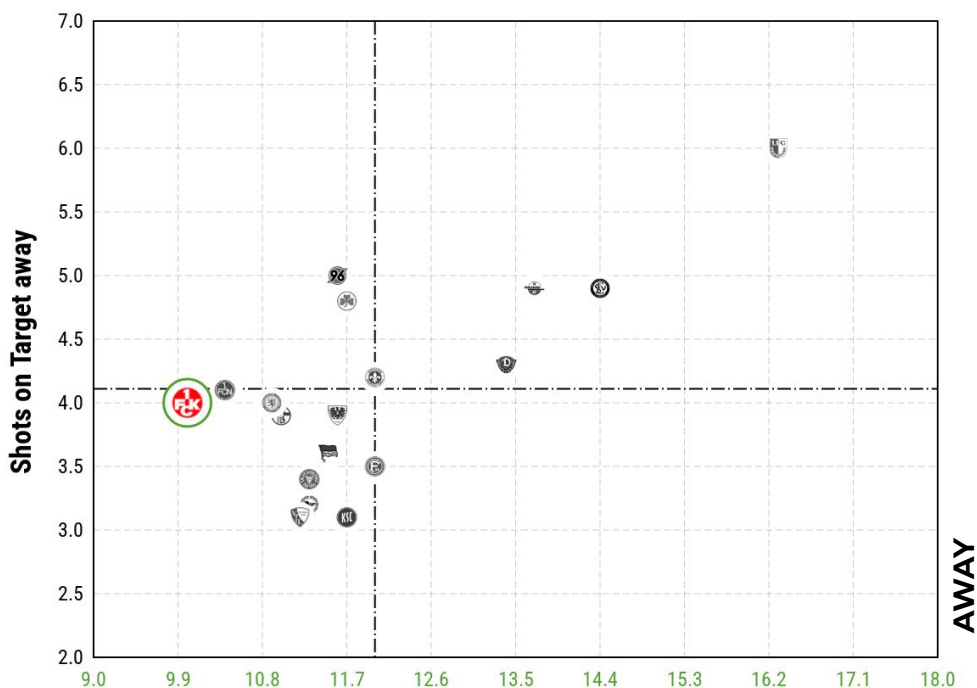

POINTS EARNED AWAY

TOP GOALSCORING PARTNERSHIPS

*If the number of goals is the same, the players who have played less minutes are considered

POINTS EARNED AGAINST TOP 10 TEAMS

*In the graph, the average number of points obtained at home and away is shown

DRIBBLES

Dribbles away

SHOTS

Shots away

NPxG VS GOALS

NPxG away

KAISERSLAUTERN

**INDIVIDUAL
ANALYSIS**

LUCA SIRCH

Centre-Back
Kaiserslautern

AGE **26** CMS **186**

ELO **72** REAP **1.54**

* 2. Liga. Season 25/26

* Percentiles are Shown Regarding 58 Players of the Same Position

INDIVIDUAL ANALYSIS

HIGHLIGHTED MIDFIELDERS