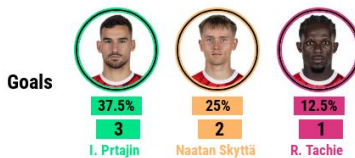

DRIBBLES

Dribbles away

SHOTS

Shots away

NPxG VS GOALS

NPxG away

KAISERSLAUTERN

**INDIVIDUAL
ANALYSIS**