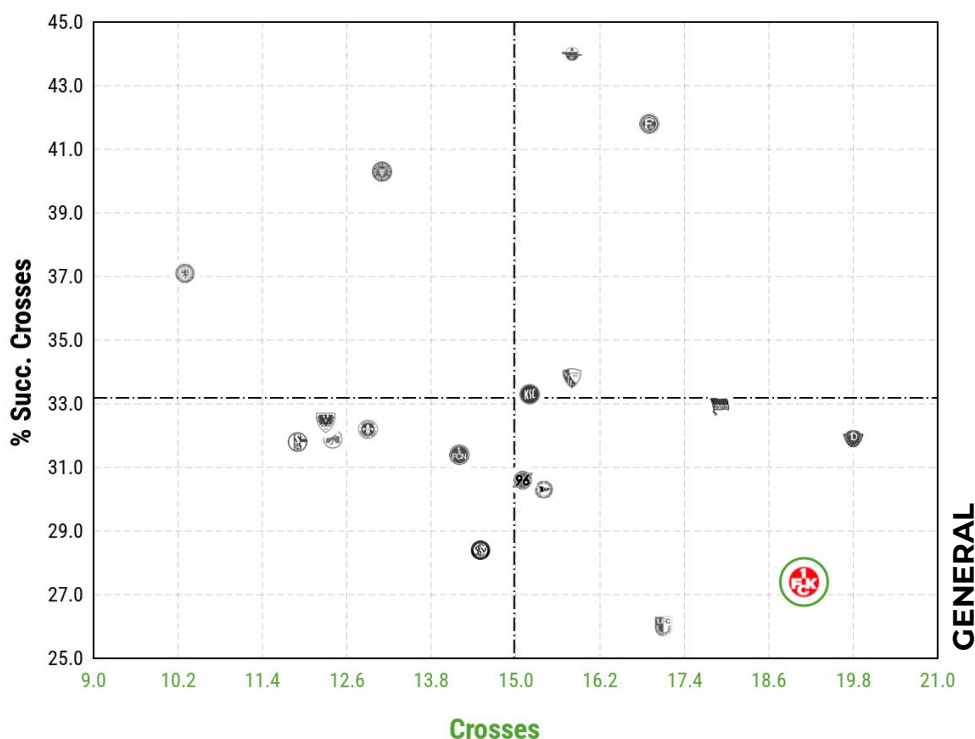

Crosses away