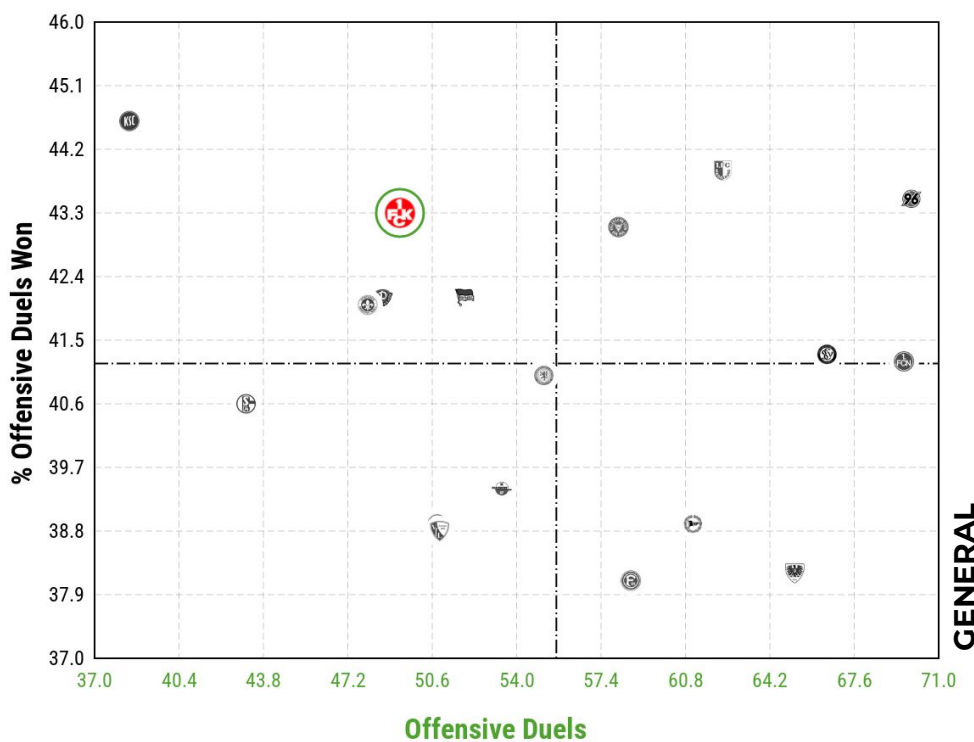

Offensive Duels away