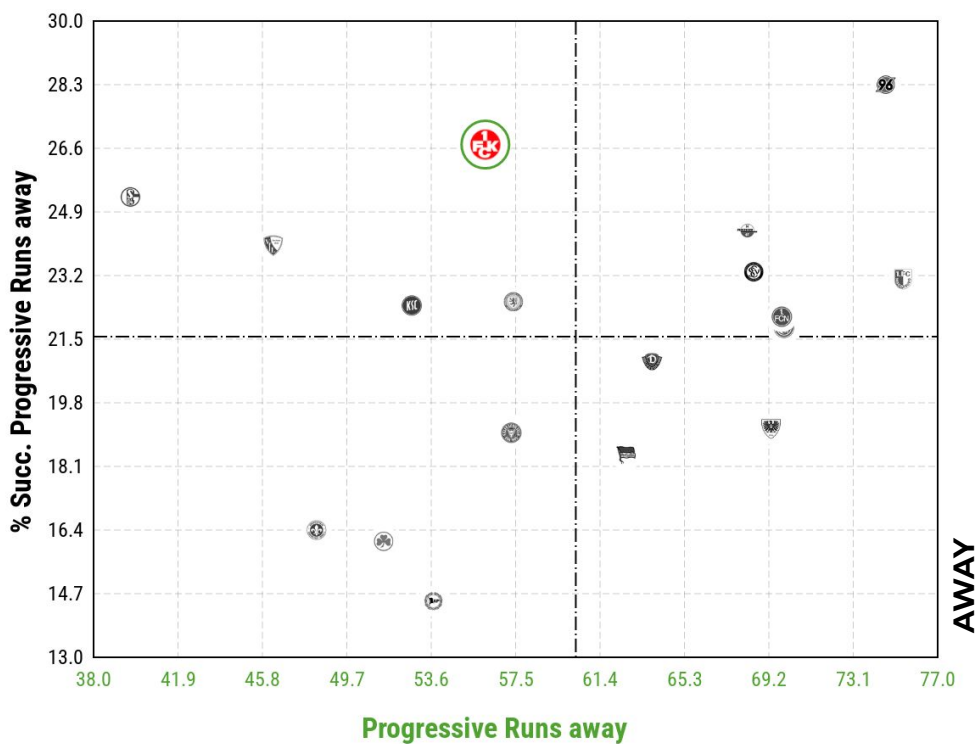

PROGRESSIVE RUNS

Succ. Progressive Runs