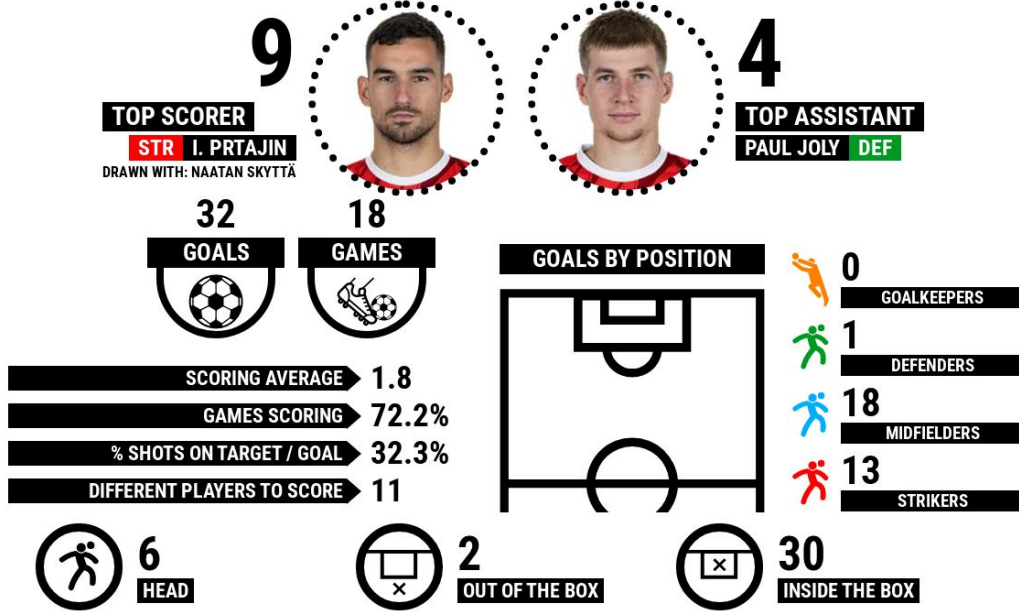

29

Different Goalscorers

11

*2. Bundesliga

KAISERSLAUTERN

25/26 season

TYPE OF GOAL

KAISERSLAUTERN