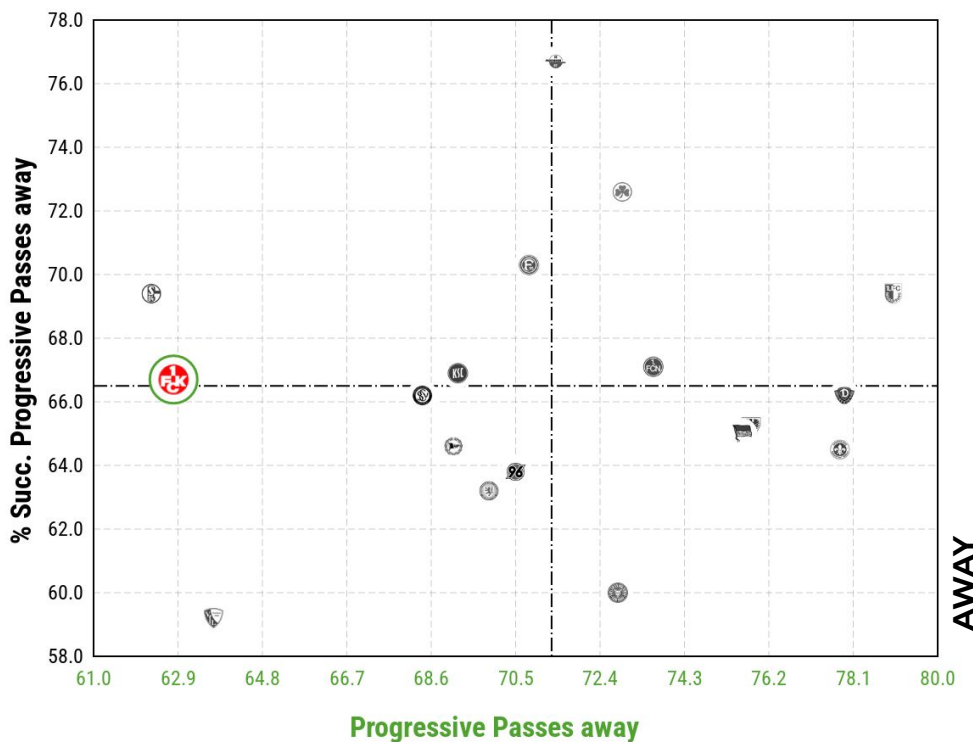

PROGRESSIVE PASSES

Succ. Progressive Passes