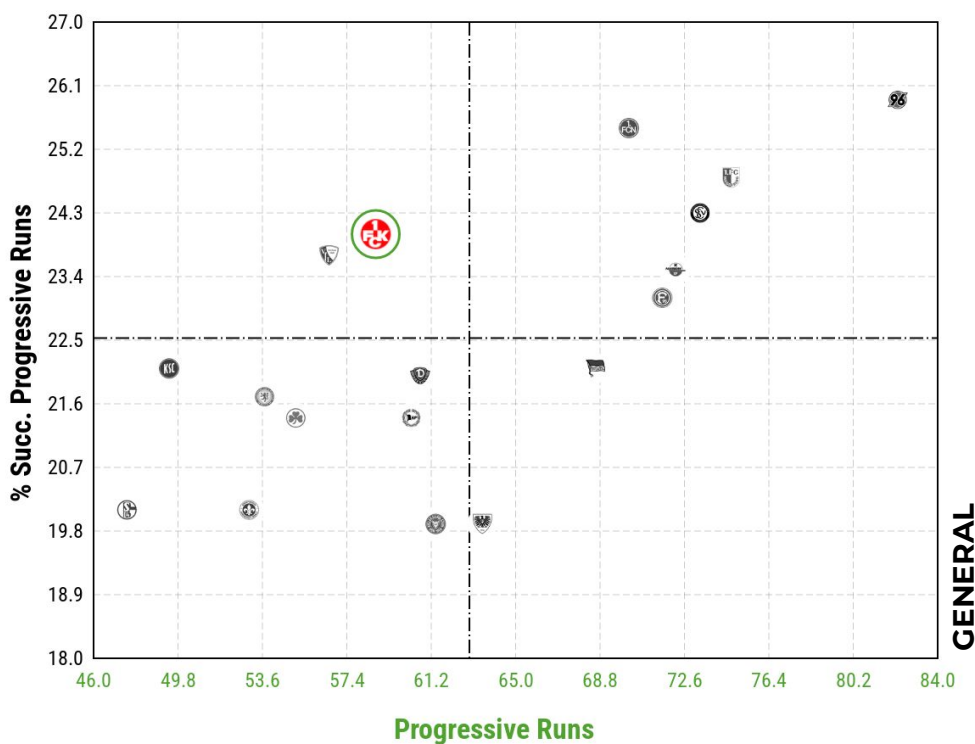

Succ. Progressive Runs