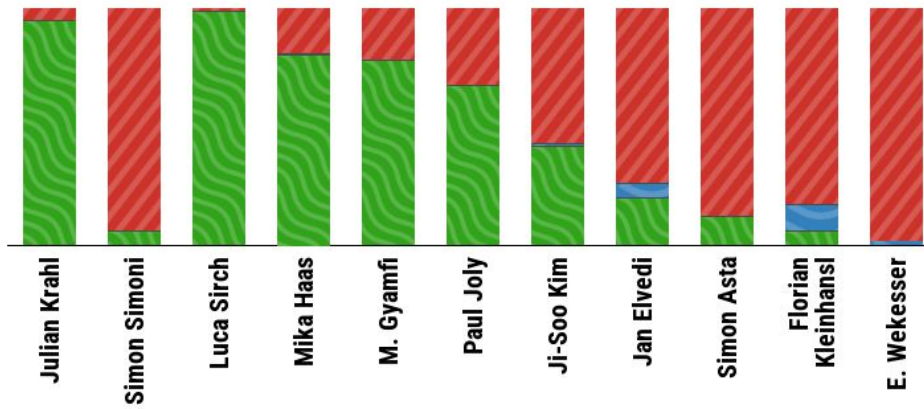

GOALKEEPERS AND DEFENDERS