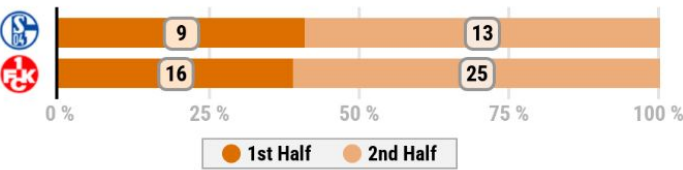

CONTRIBUTION TO PLAY

Succ. Passes + Succ. Long Passes + Key Passes

GOALKEEPERS CONTRIBUTION

Goals Conceded, saves y saves per goal

CLEAN SHEETS & GAMES WON OUT OF THESE

DISTRIBUTION OF GOALS SCORED

GOALS SCORED IN THE FIRST AND LAST 10 MINUTES