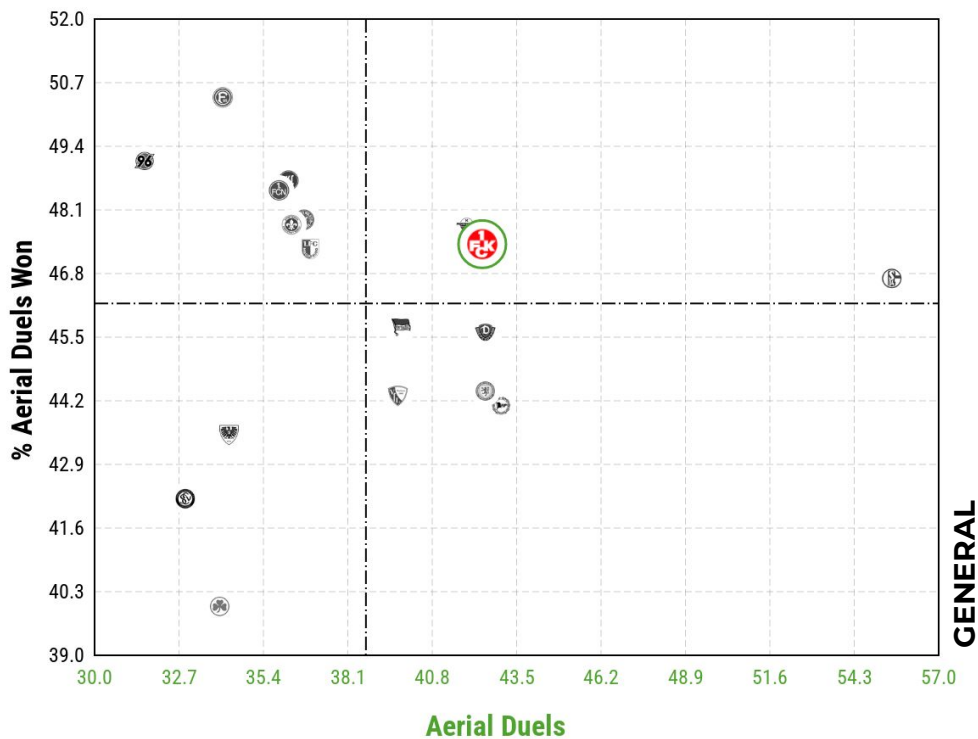

POINTS EARNED AWAY

TOP GOALSCORING PARTNERSHIPS

*If the number of goals is the same, the players who have played less minutes are considered

POINTS EARNED AGAINST TOP 10 TEAMS

*In the graph, the average number of points obtained at home and away is shown

GOALS FROM STARTERS AND SUBSTITUTES

GOALS BY POSITION

PLAYER WHO SCORED MOST 1ST GOALS

TOP SCORER GOALS DISTRIBUTION

TOP GOALSCORER IN THE FIRST 10 MINUTES

TOP GOALSCORER IN THE LAST 10 MINUTES

KAISERSLAUTERN

**DEFENSIVE
ANALYSIS**

DEFENSIVE DUELS

Defensive Duels Won

Defensive Duels Won

AERIAL DUELS

Aerial Duels Won

Aerial Duels away

Aerial Duels Won