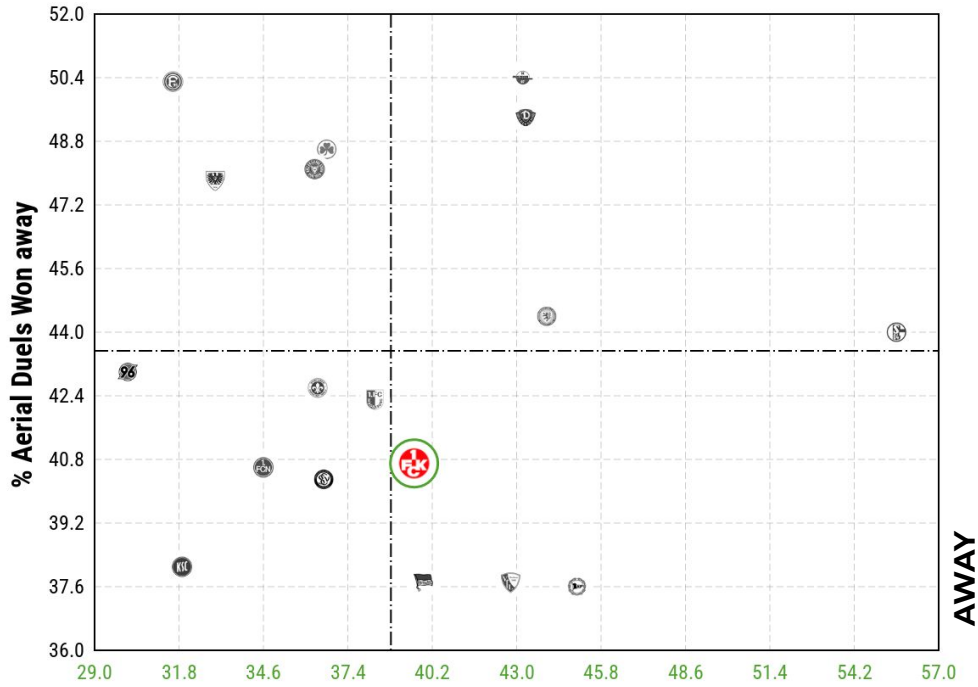

POINTS EARNED AWAY

TOP GOALSCORING PARTNERSHIPS

*If the number of goals is the same, the players who have played less minutes are considered

POINTS EARNED AGAINST TOP 10 TEAMS

*In the graph, the average number of points obtained at home and away is shown

GOALS FROM STARTERS AND SUBSTITUTES

GOALS BY POSITION

PLAYER WHO SCORED MOST 1ST GOALS

TOP SCORER GOALS DISTRIBUTION

TOP GOALSCORER IN THE FIRST 10 MINUTES

TOP GOALSCORER IN THE LAST 10 MINUTES

KAISERSLAUTERN

**DEFENSIVE
ANALYSIS**

DEFENSIVE DUELS

Defensive Duels Won

Defensive Duels Won

AERIAL DUELS

Aerial Duels Won

Aerial Duels away

Aerial Duels Won