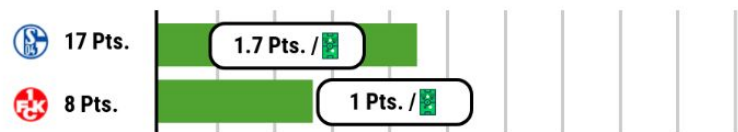

POINTS EARNED AWAY