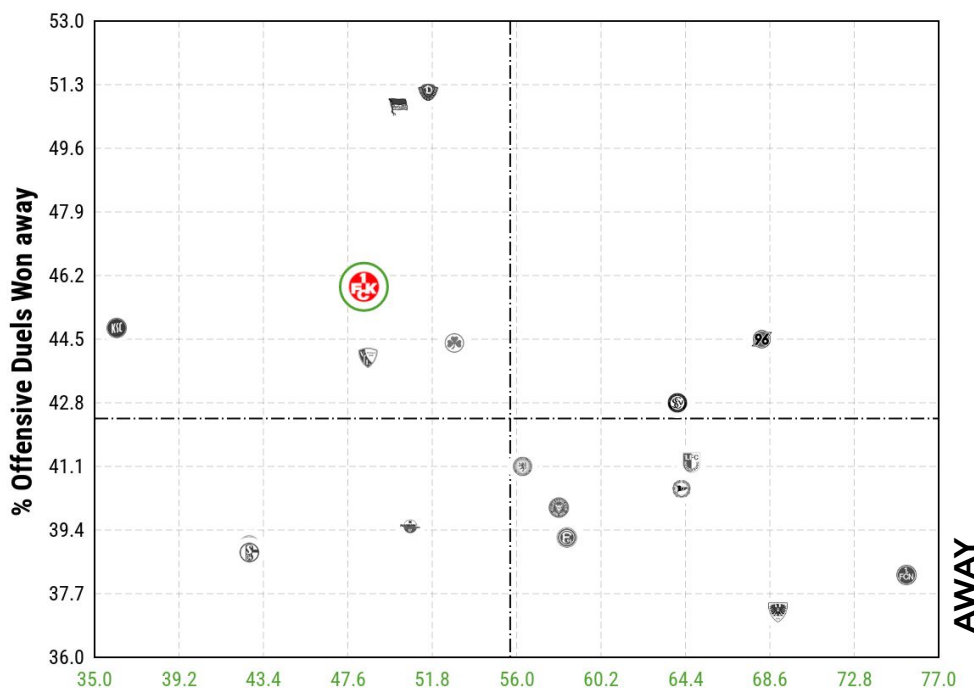

OFFENSIVE DUELS