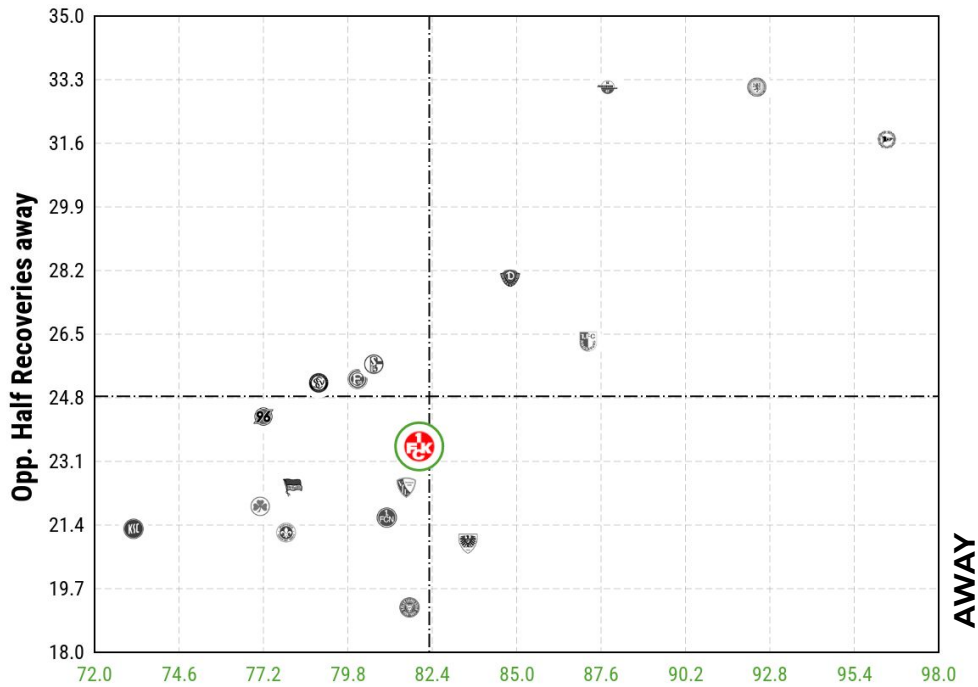

RECOVERIES

Opp. Half Recoveries

Recoveries away

Opp. Half Recoveries