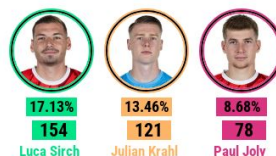

Opp. Half Recoveries

SHOTS FACED VS GOALS CONCEDED

KAISERSLAUTERN

DISTRIBUTION

ANALYSIS

PROGRESSIVE PASSES

Succ. Progressive Passes

Succ. Progressive Passes