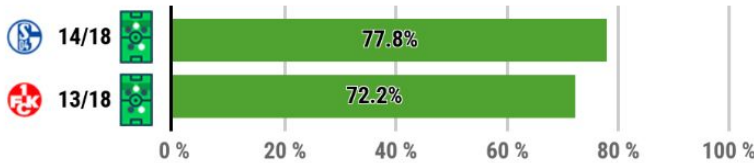

2. LIGA

% OF GOALS SCORED IN 15 MINUTES INTERVALS

% OF GOALS CONCEDED IN 15 MINUTES INTERVALS

GOALS FOR BY HALF

GOALS CONCEDED BY HALF

% OF GAMES SCORING

CLEAN SHEETS

POINTS EARNED AT HOME