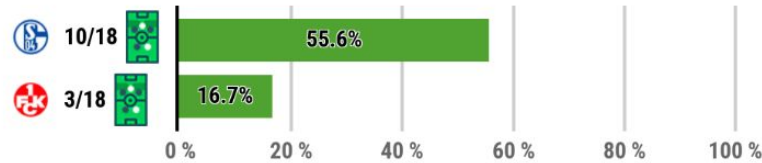

2. LIGA

% OF GOALS SCORED IN 15 MINUTES INTERVALS

% OF GOALS CONCEDED IN 15 MINUTES INTERVALS

GOALS FOR BY HALF

GOALS CONCEDED BY HALF

% OF GAMES SCORING

CLEAN SHEETS

POINTS EARNED AT HOME