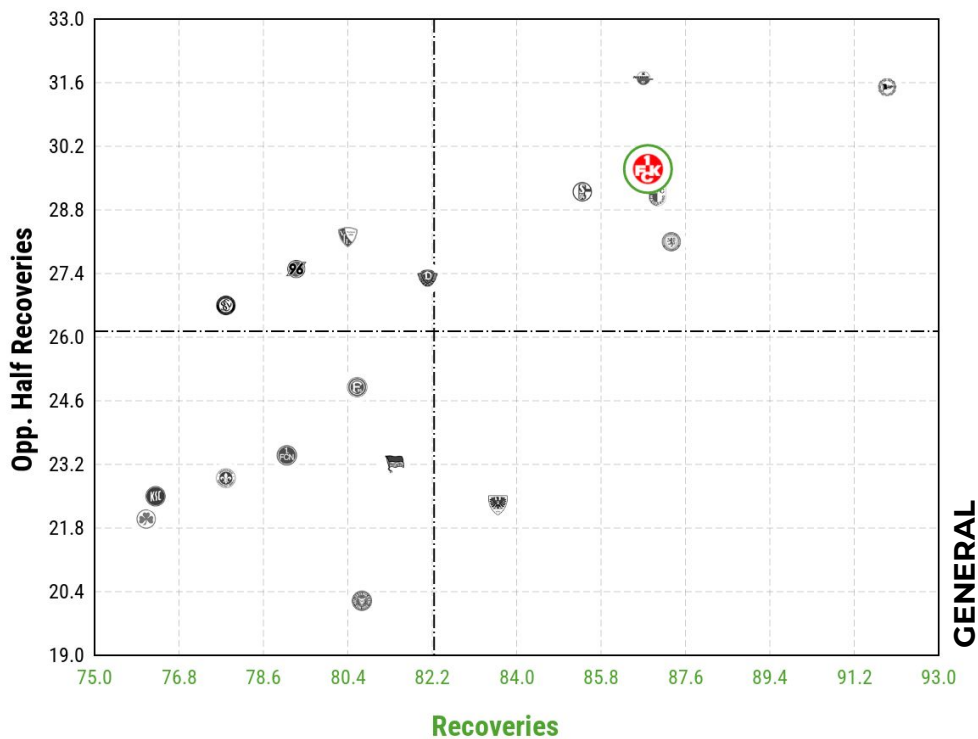

RECOVERIES

Opp. Half Recoveries

Recoveries away

Opp. Half Recoveries