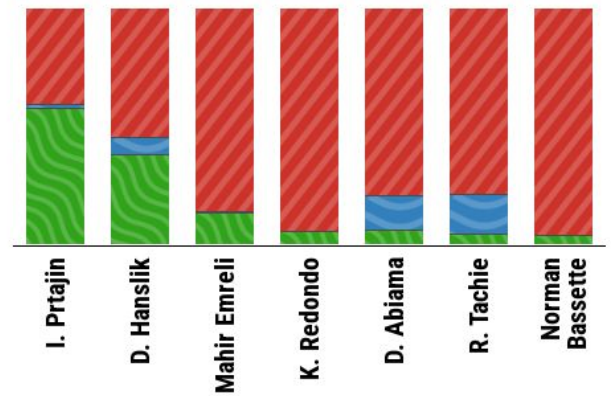

SQUAD ANALYSIS AND RECENT LINEUPS

KAISERSLAUTERN

 25/26 season

█ Full Game
 █ Starter Replaced
 █ Playing Substitute
 █ Called Up
 █ Not Called Up

KAISERSLAUTERN

 25/26 season

 % MINUTES AS STARTER  % MINUTES AS SUBSTITUTE  % NOT PLAYED MINUTES

GOALKEEPERS AND DEFENDERS

MIDFIELDERS

STRIKERS

Squad's 2. Liga Game Time 25/26
 Players who have played any minute are taken into account

2. Liga
Matchday 18 - 18 JAN 2026
FULL-TIME
Kaiserslautern **3 - 1** Hannover 96
3-5-2 **1** **1** 3-4-3