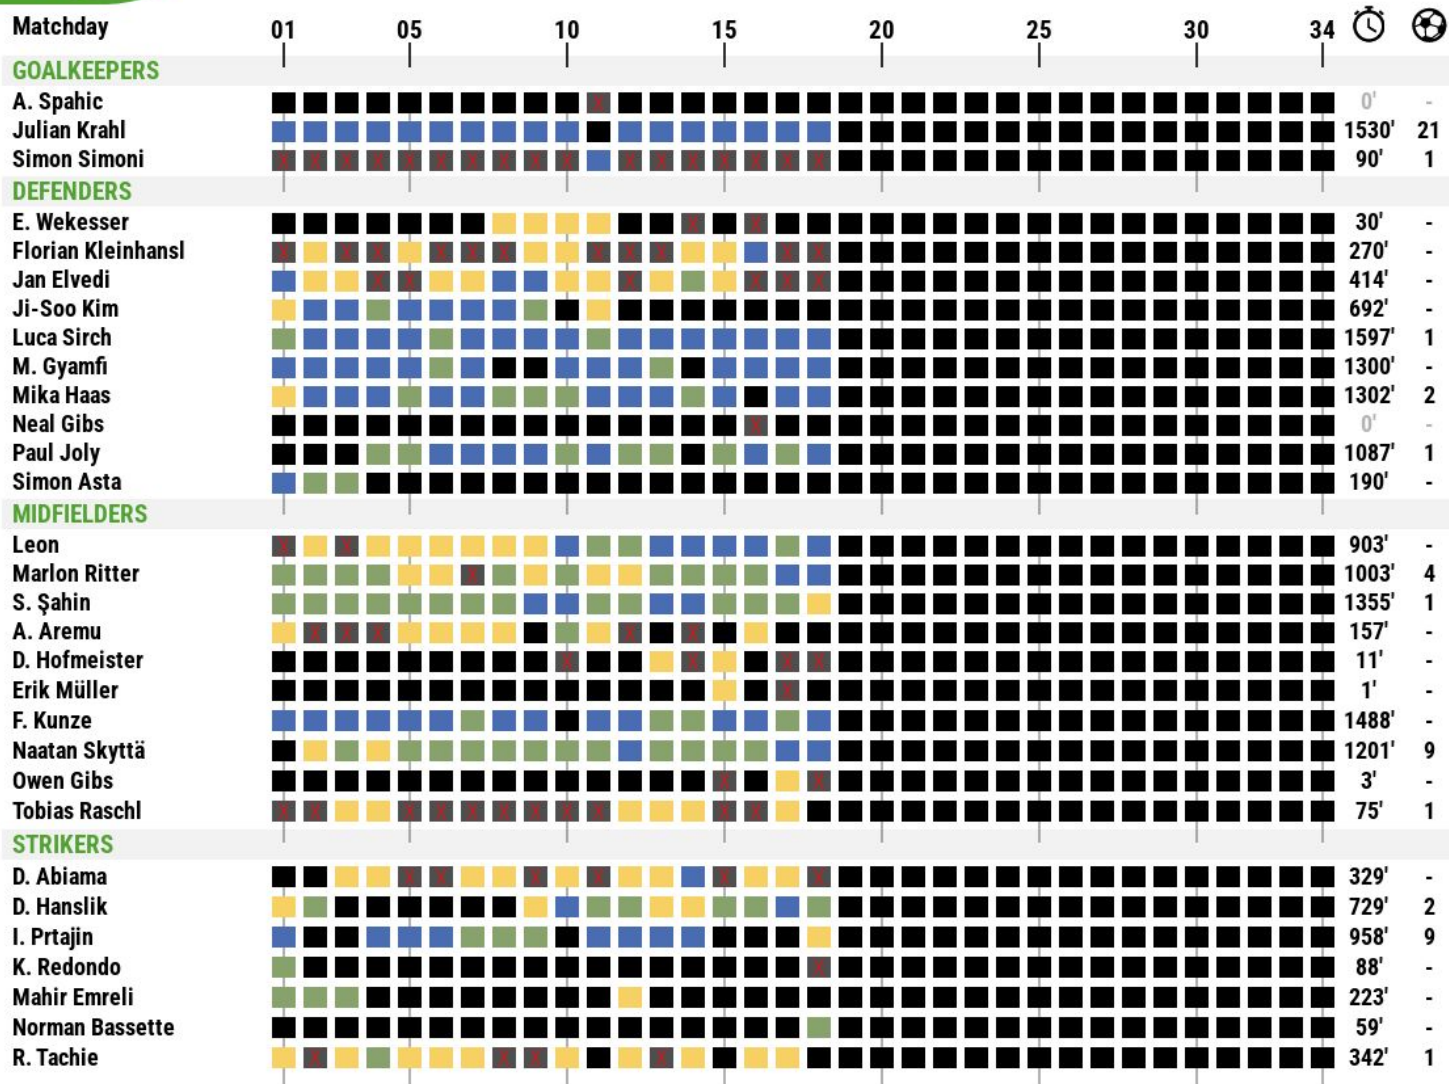

Last 5 meetings

Schalke 04 - Kaiserslautern

25 JAN 2026, 13:30 // M-19

AWAY FORM

8
GAMES PLAYED
5°

2 ■ WON
2 ■ DRAWN
4 ■ LOST

LAST OFFICIAL GAMES FORM

KAISERSLAUTERN

SQUAD ANALYSIS AND RECENT LINEUPS

KAISERSLAUTERN

 25/26 season

█ Full Game
 █ Starter Replaced
 █ Playing Substitute
 █ Called Up
 █ Not Called Up

KAISERSLAUTERN

 25/26 season

 % MINUTES AS STARTER  % MINUTES AS SUBSTITUTE  % NOT PLAYED MINUTES