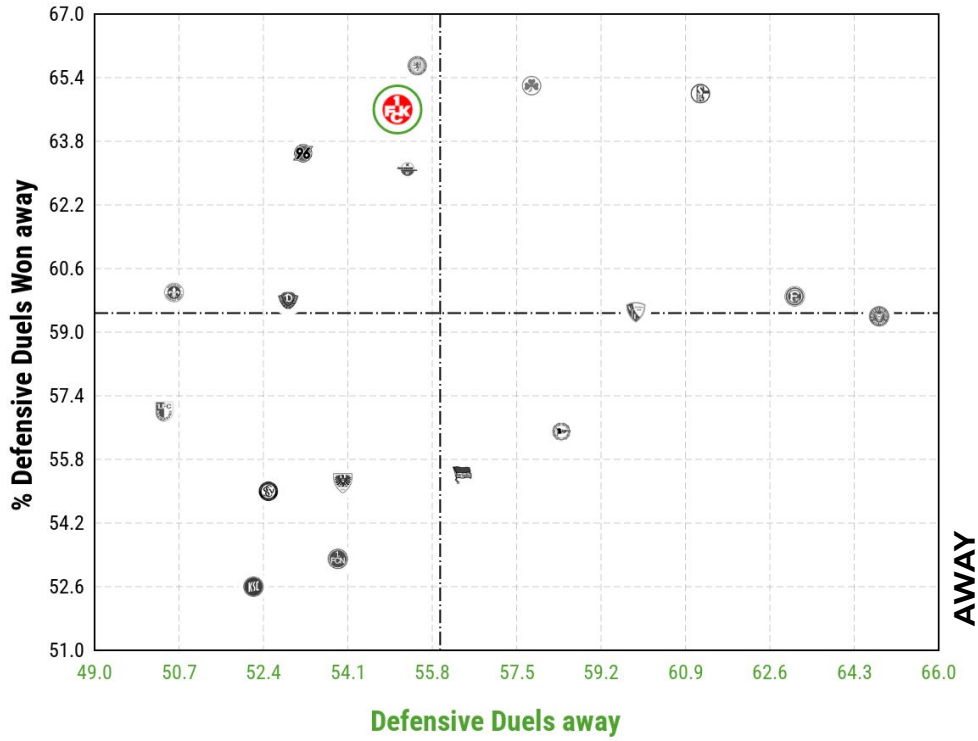

DEFENSIVE DUELS

Defensive Duels Won