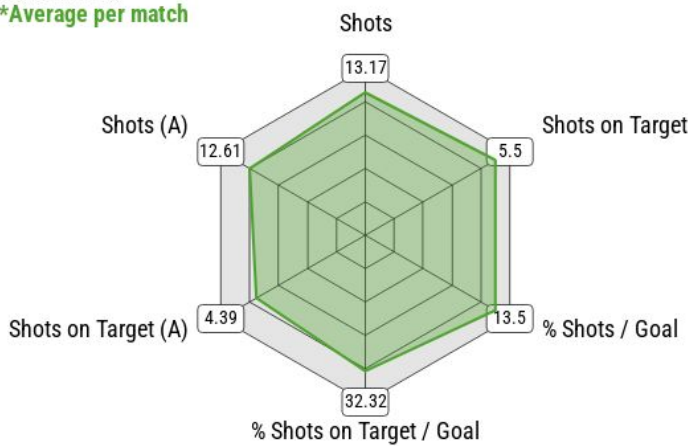

+ INTERCEPTIONS
F. Kunze
103

OVERALL PERFORMANCE

Games Played	18
Won	9
Drawn	3
Lost	6
Goals for	32
Goals Conceded	22
Clean Sheets	3
Scores a goal	13

SPECIFIC DATA

18 GAMES

*Average per match

CURIOSITIES

Most Common Score (Home)