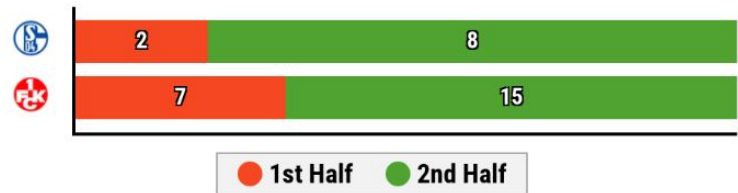

2. LIGA

% OF GOALS SCORED IN 15 MINUTES INTERVALS

% OF GOALS CONCEDED IN 15 MINUTES INTERVALS

GOALS FOR BY HALF

GOALS CONCEDED BY HALF

% OF GAMES SCORING

CLEAN SHEETS

POINTS EARNED AT HOME