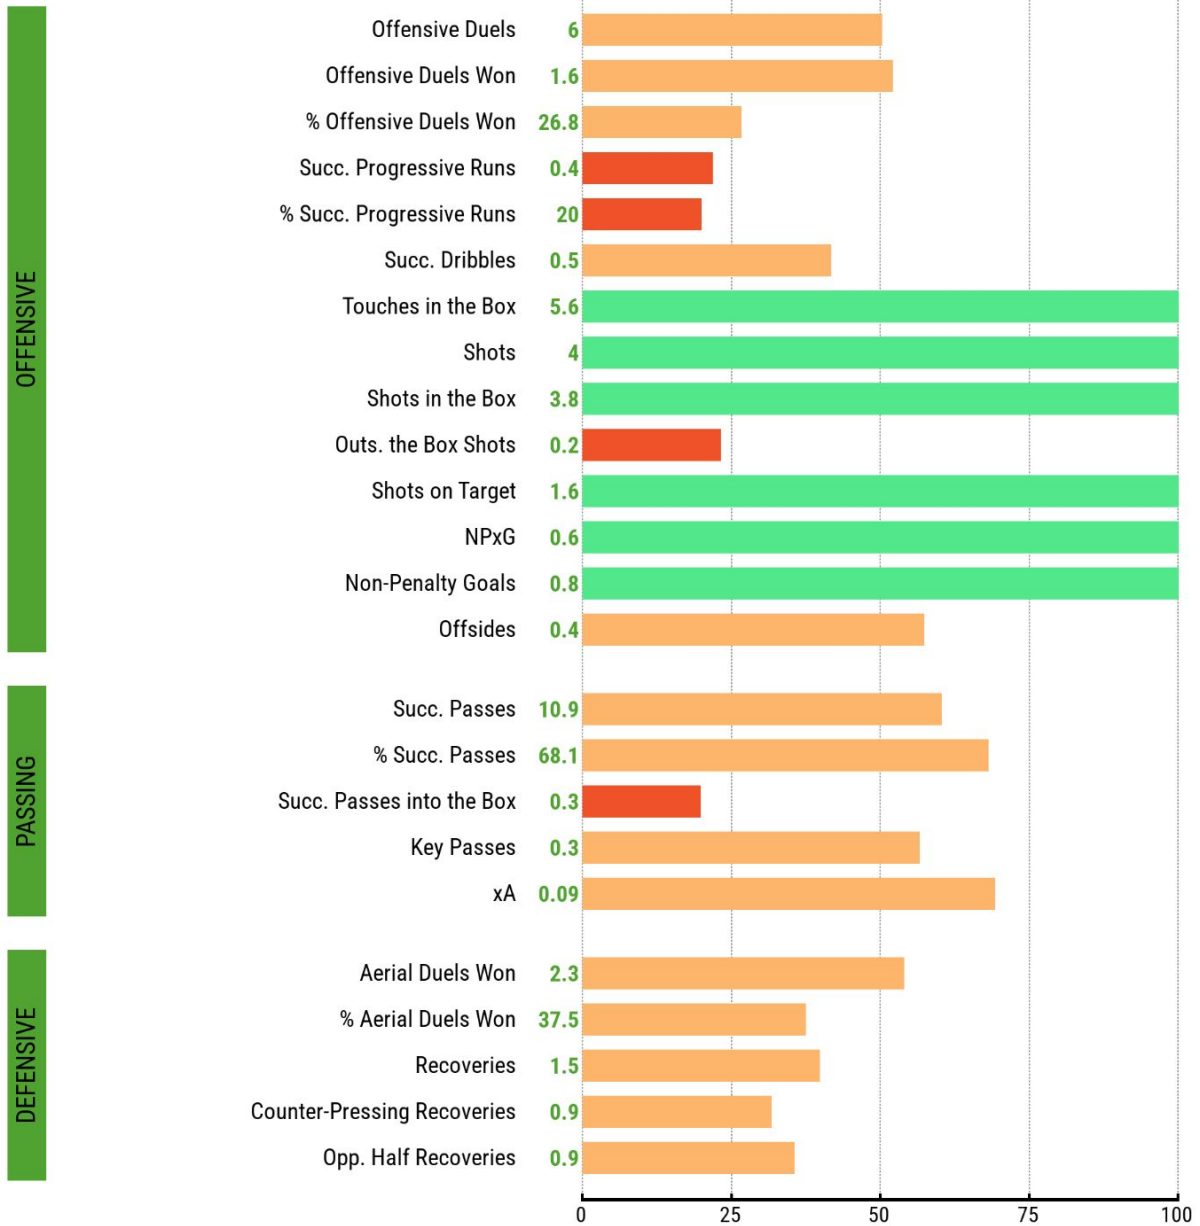

STATS PER 90'