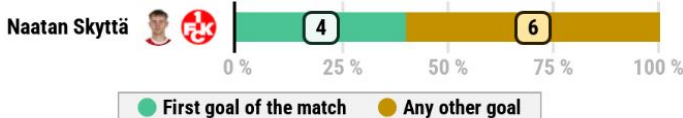

PLAYER WHO SCORED MOST 1ST GOALS