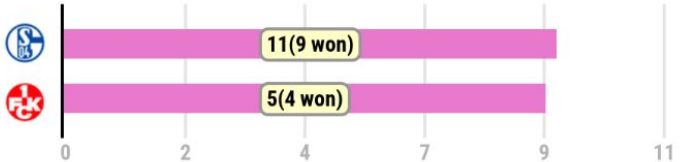

CONTRIBUTION TO PLAY

Succ. Passes + Succ. Long Passes + Key Passes

GOALKEEPERS CONTRIBUTION

Goals Conceded, saves y saves per goal

CLEAN SHEETS & GAMES WON OUT OF THESE

DISTRIBUTION OF GOALS SCORED

GOALS SCORED IN THE FIRST AND LAST 10 MINUTES