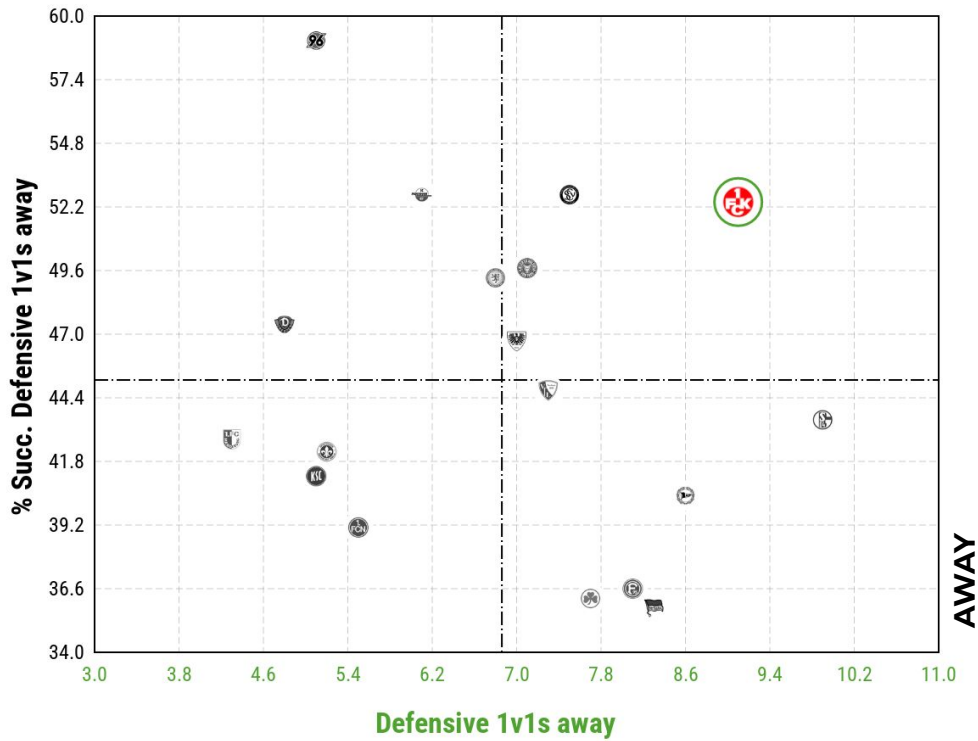

DEFENSIVE 1V1S

Succ. Defensive 1v1s

AWAY

Succ. Defensive 1v1s