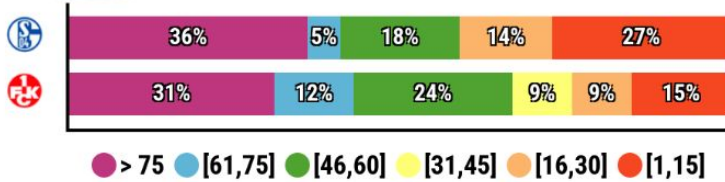

SCHALKE 04 VS KAISERSLAUTERN

25/1 SUNDAY 13:30

2. LIGA

% OF GOALS SCORED IN 15 MINUTES INTERVALS