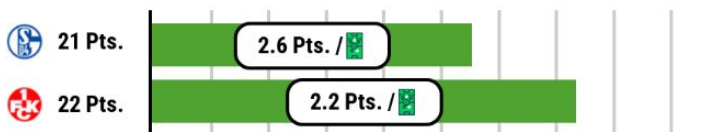

2. LIGA

% OF GOALS SCORED IN 15 MINUTES INTERVALS

% OF GOALS CONCEDED IN 15 MINUTES INTERVALS

GOALS FOR BY HALF

GOALS CONCEDED BY HALF

% OF GAMES SCORING

CLEAN SHEETS

POINTS EARNED AT HOME