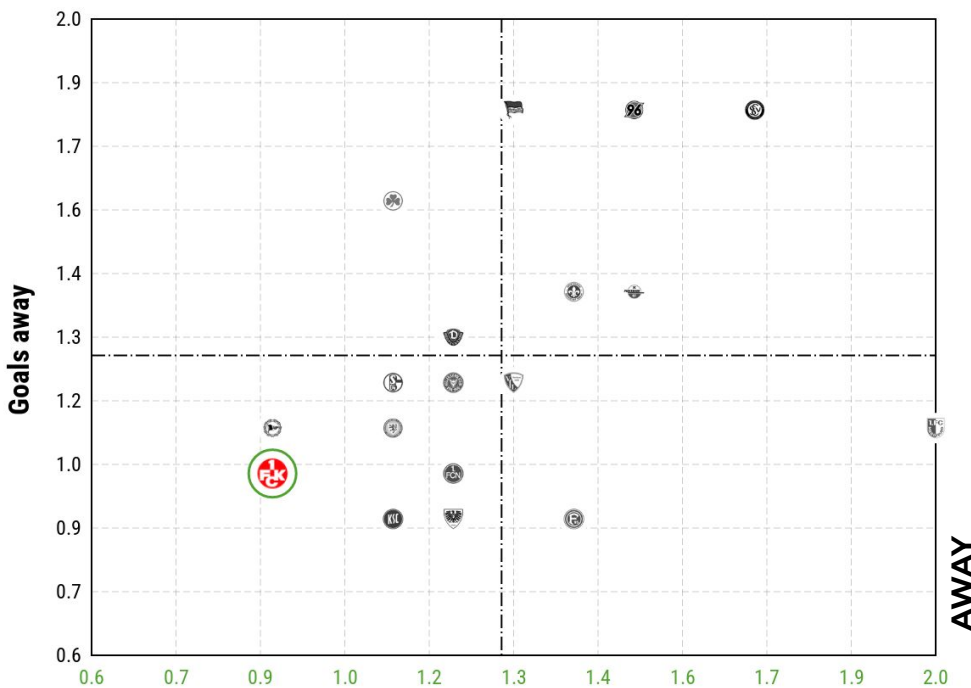

POINTS EARNED AWAY

TOP GOALSCORING PARTNERSHIPS

*If the number of goals is the same, the players who have played less minutes are considered

POINTS EARNED AGAINST TOP 10 TEAMS

*In the graph, the average number of points obtained at home and away is shown

DRIBBLES

Dribbles away

SHOTS

Shots away

NPxG VS GOALS

NPxG away

KAISERSLAUTERN

**INDIVIDUAL
ANALYSIS**

LUCA SIRCH

Centre-Back
Kaiserslautern

AGE **26** CMS **186**

ELO **72** REAP **1.54**

* 2. Liga. Season 25/26

* Percentiles are Shown Regarding 58 Players of the Same Position

INDIVIDUAL ANALYSIS

HIGHLIGHTED MIDFIELDERS