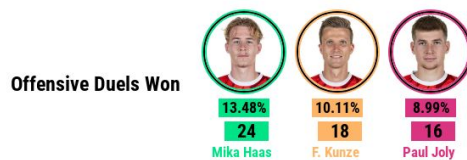

xA VS ASSISTS

KAISERSLAUTERN

**OFFENSIVE
ANALYSIS**

OFFENSIVE DUELS

Offensive Duels away

PROGRESSIVE RUNS

Succ. Progressive Runs

Succ. Progressive Runs