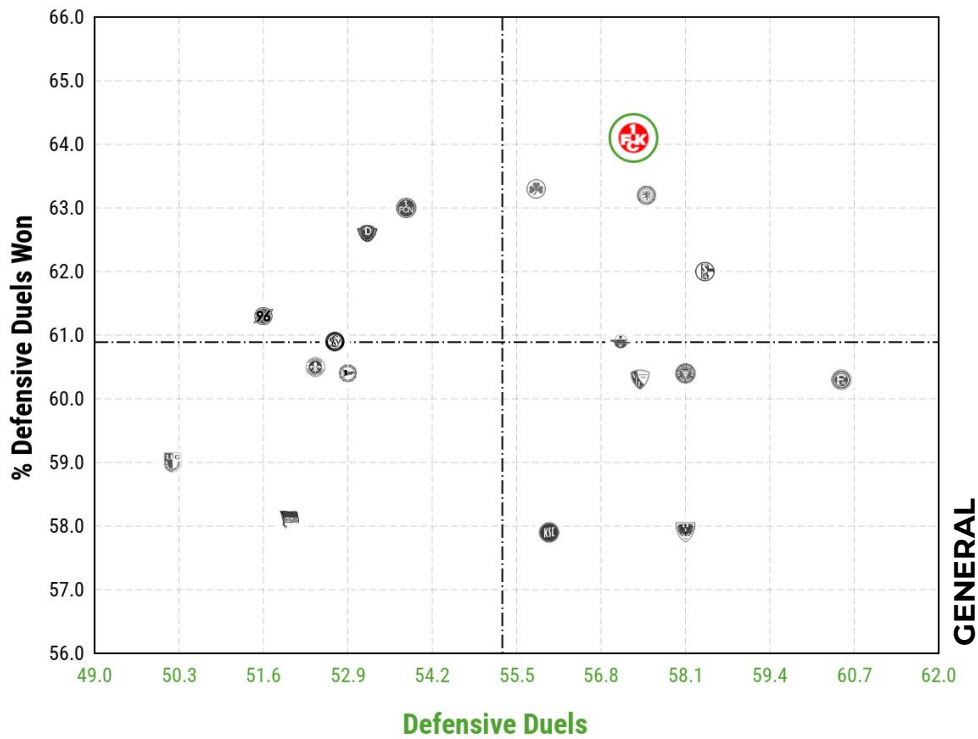

POINTS EARNED AWAY

TOP GOALSCORING PARTNERSHIPS

*If the number of goals is the same, the players who have played less minutes are considered

POINTS EARNED AGAINST TOP 10 TEAMS

*In the graph, the average number of points obtained at home and away is shown

**DEFENSIVE
ANALYSIS**

DEFENSIVE DUELS

Defensive Duels Won

Defensive Duels Won

AERIAL DUELS

Aerial Duels Won

Aerial Duels away

Aerial Duels Won