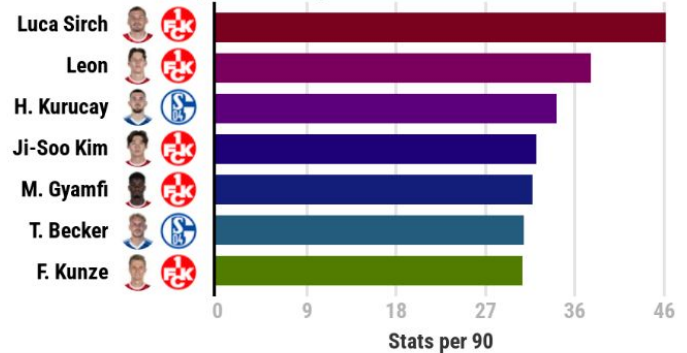

CONTRIBUTION TO PLAY

Succ. Passes + Succ. Long Passes + Key Passes