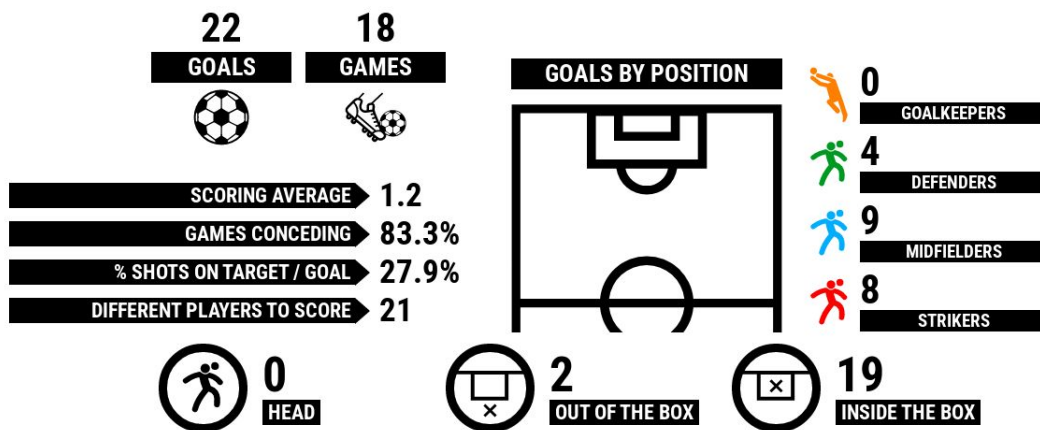

TYPE OF GOAL AGAINST