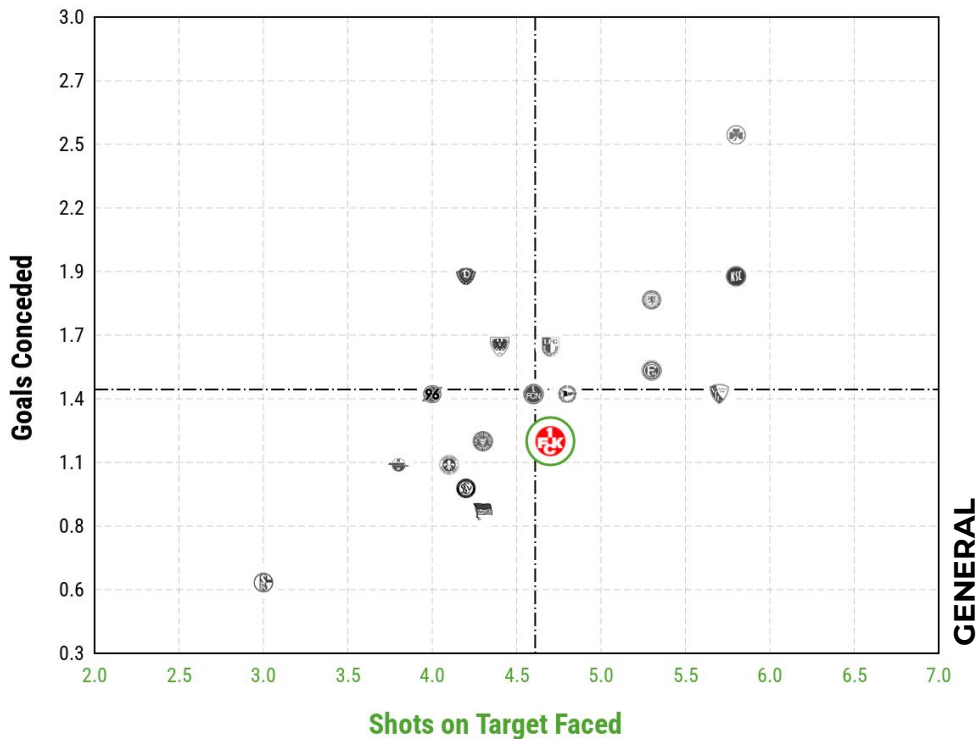

SHOTS FACED VS GOALS CONCEDED