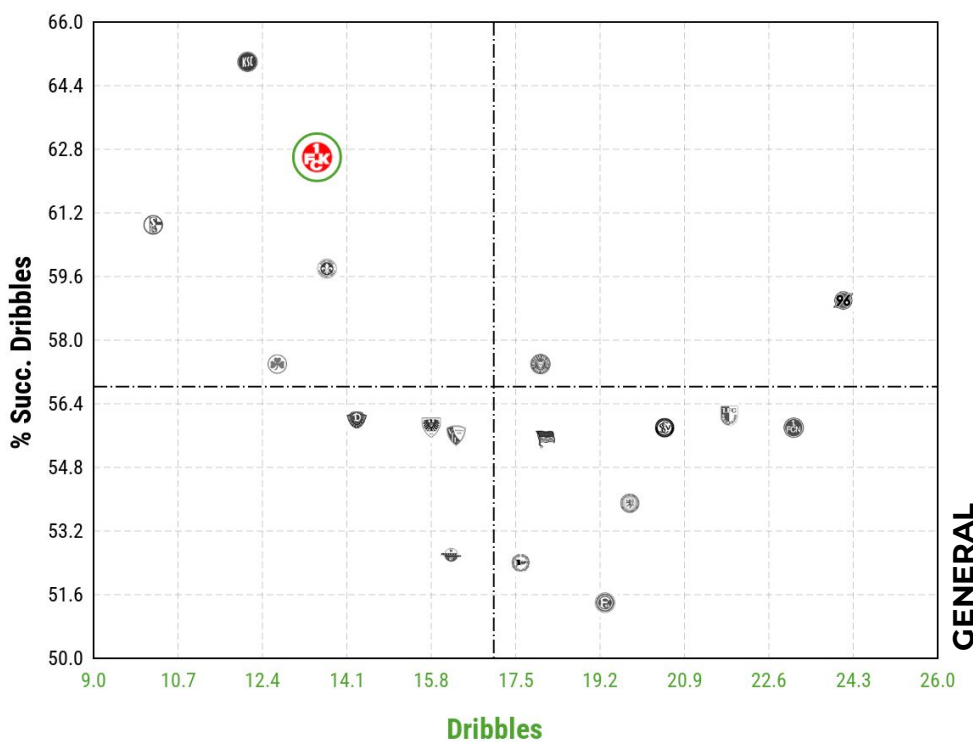

POINTS EARNED AWAY

TOP GOALSCORING PARTNERSHIPS

*If the number of goals is the same, the players who have played less minutes are considered

POINTS EARNED AGAINST TOP 10 TEAMS

*In the graph, the average number of points obtained at home and away is shown

DRIBBLES

Dribbles away

SHOTS

Shots away

NPxG VS GOALS

NPxG away

KAISERSLAUTERN

**INDIVIDUAL
ANALYSIS**

LUCA SIRCH

Centre-Back
Kaiserslautern

AGE **26** CMS **186**

ELO **72** REAP **1.54**

* 2. Liga. Season 25/26

* Percentiles are Shown Regarding 58 Players of the Same Position

INDIVIDUAL ANALYSIS

HIGHLIGHTED MIDFIELDERS