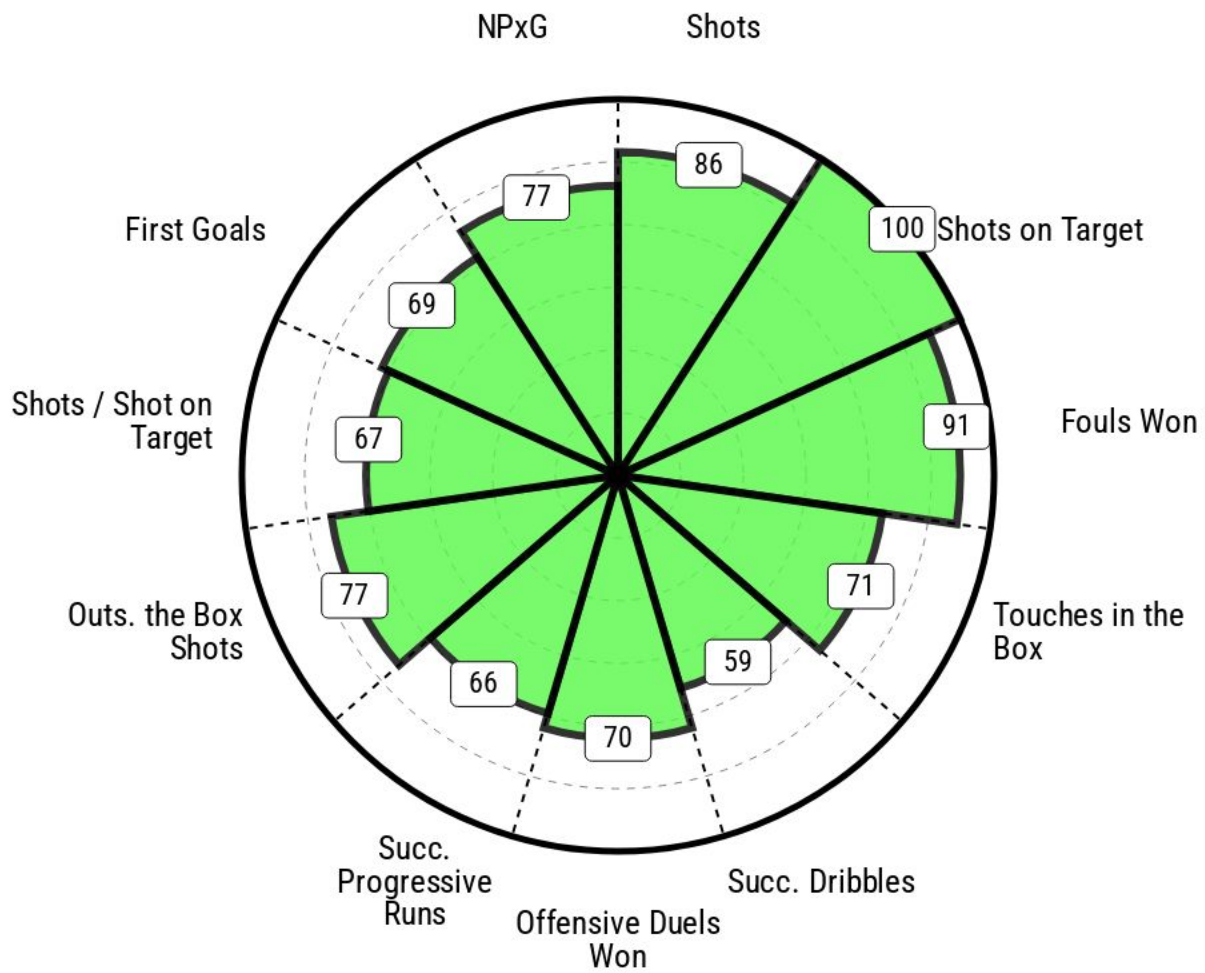

■ Offensive

* 2. Liga