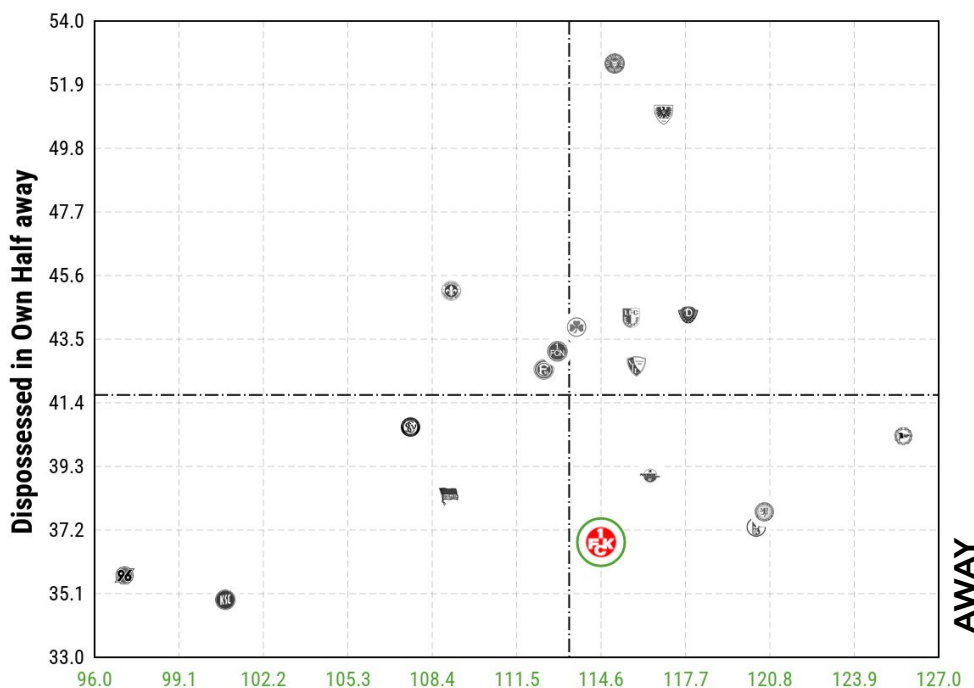

DISPOSSESSED

Dispossessed in Own Half

Dispossessed away

Dispossessed in Own Half