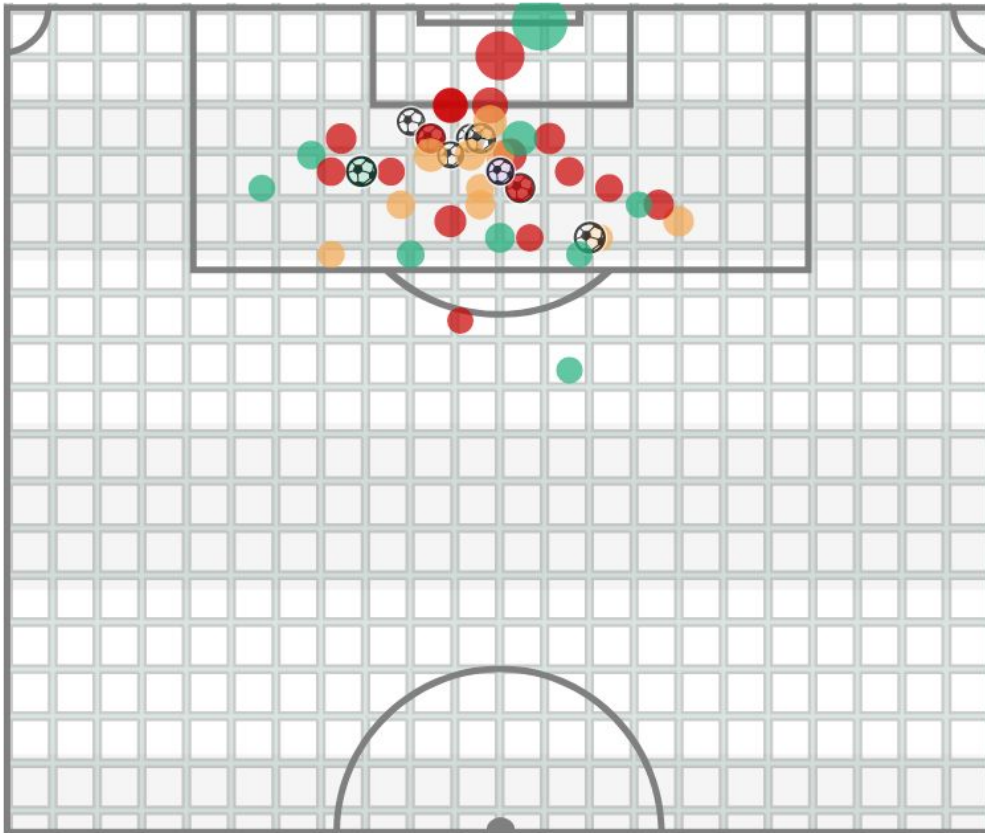

AGE **29** CMS **189**

ELO **69** REAP **1.45**

xG: **7.37**
Goals: **9**
DxG: **1.63**

- Goals
- Saved Shots
- Shots On Post
- Missed Shots
- Blocked

2. Liga. 25/26 season

FOOTBALL TURNED INTO STATS
the stats tool