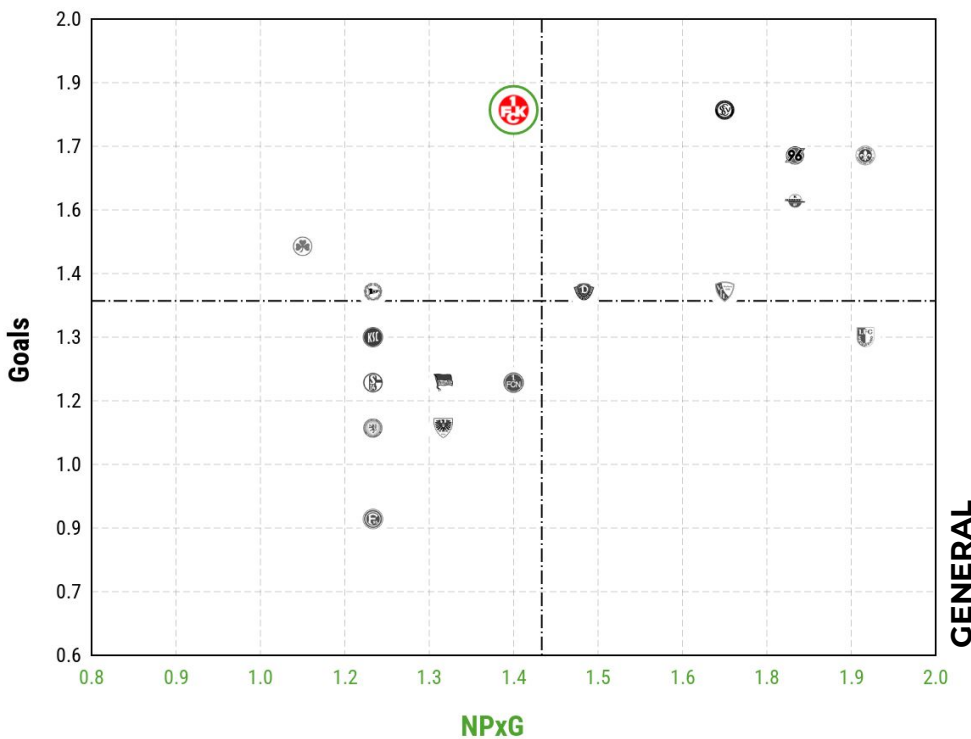

POINTS EARNED AWAY

TOP GOALSCORING PARTNERSHIPS

*If the number of goals is the same, the players who have played less minutes are considered

POINTS EARNED AGAINST TOP 10 TEAMS

*In the graph, the average number of points obtained at home and away is shown

DRIBBLES

Dribbles away

SHOTS

Shots away

NPxG VS GOALS

NPxG away

KAISERSLAUTERN

**INDIVIDUAL
ANALYSIS**

LUCA SIRCH

Centre-Back
Kaiserslautern

AGE **26** CMS **186**

ELO **72** REAP **1.54**

* 2. Liga. Season 25/26

* Percentiles are Shown Regarding 58 Players of the Same Position

INDIVIDUAL ANALYSIS

HIGHLIGHTED MIDFIELDERS