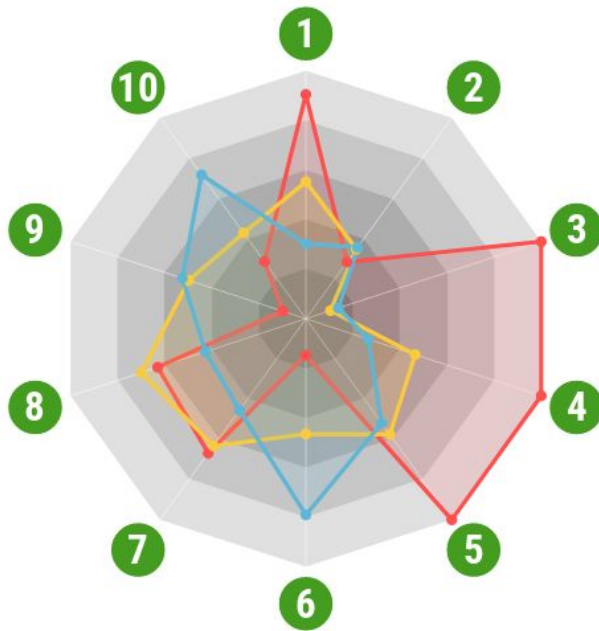

INDIVIDUAL ANALYSIS

HIGHLIGHTED MIDFIELDERS

F. KUNZE

RATING 60
ELO 71
REAP 1.63
AGE 27 (1998)

S. SAHIN

RATING 48
ELO 71
REAP 1.54
AGE 26 (1999)

NAATAN SKYTÄ

RATING 45
ELO 73
REAP 1.73
AGE 23 (2002)

*Stats per 90, in the competitions: 2. Liga

	1	2	3	4	5	6	7	8	9	10
	Defensive Duels Won	Offensive Duels Won	Aerial Duels Won	Recoveries	Opp. Half Recoveries	Succ. Progressive Runs	Succ. Passes	Succ. Progressive Passes	Succ. Passes into the Box	Shots
F. Kunze 25/26	4.55	1.81	2.96	12.76	5.04	0.49	29.8	3.45	0.22	0.66
S. Sahin 25/26	2.78	2.22	0.31	5.93	2.9	1.54	28.21	3.83	1.11	0.99
Naatan Skyttä 25/26	1.52	2.28	0.41	3.38	2.62	2.62	20.28	2.34	1.17	1.66

* Ratings Averaged Regarding Chosen Metrics