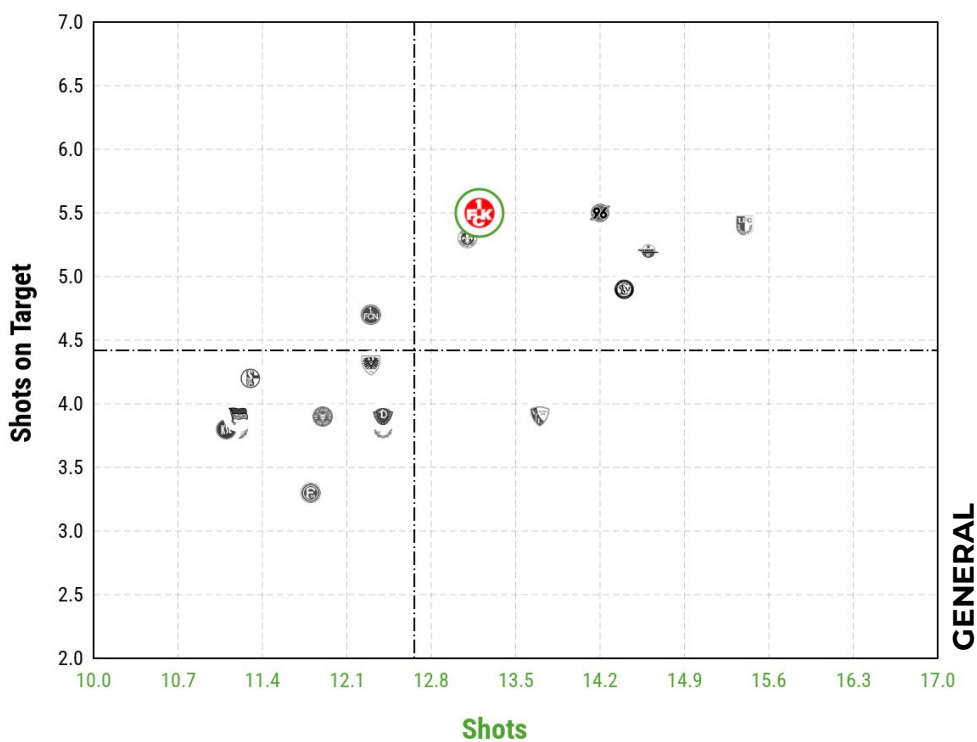

POINTS EARNED AWAY

TOP GOALSCORING PARTNERSHIPS

*If the number of goals is the same, the players who have played less minutes are considered

POINTS EARNED AGAINST TOP 10 TEAMS

*In the graph, the average number of points obtained at home and away is shown

DRIBBLES

Dribbles away

SHOTS

Shots away

NPxG VS GOALS

NPxG away

KAISERSLAUTERN

**INDIVIDUAL
ANALYSIS**

LUCA SIRCH

Centre-Back
Kaiserslautern

AGE **26** CMS **186**

ELO **72** REAP **1.54**

* 2. Liga. Season 25/26

* Percentiles are Shown Regarding 58 Players of the Same Position

INDIVIDUAL ANALYSIS

HIGHLIGHTED MIDFIELDERS