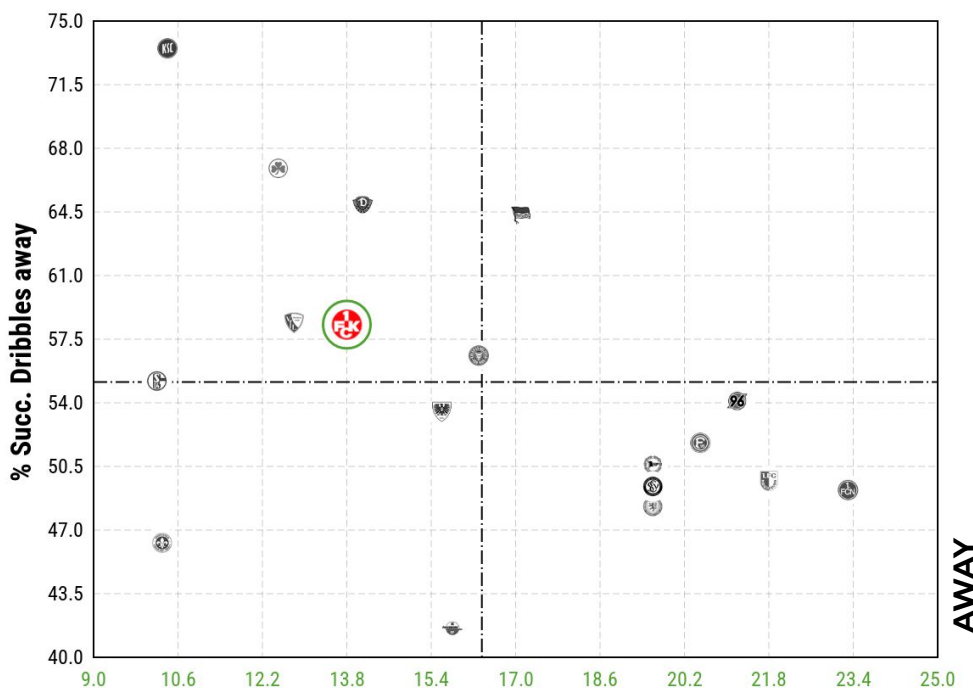

DRIBBLES

Dribbles away