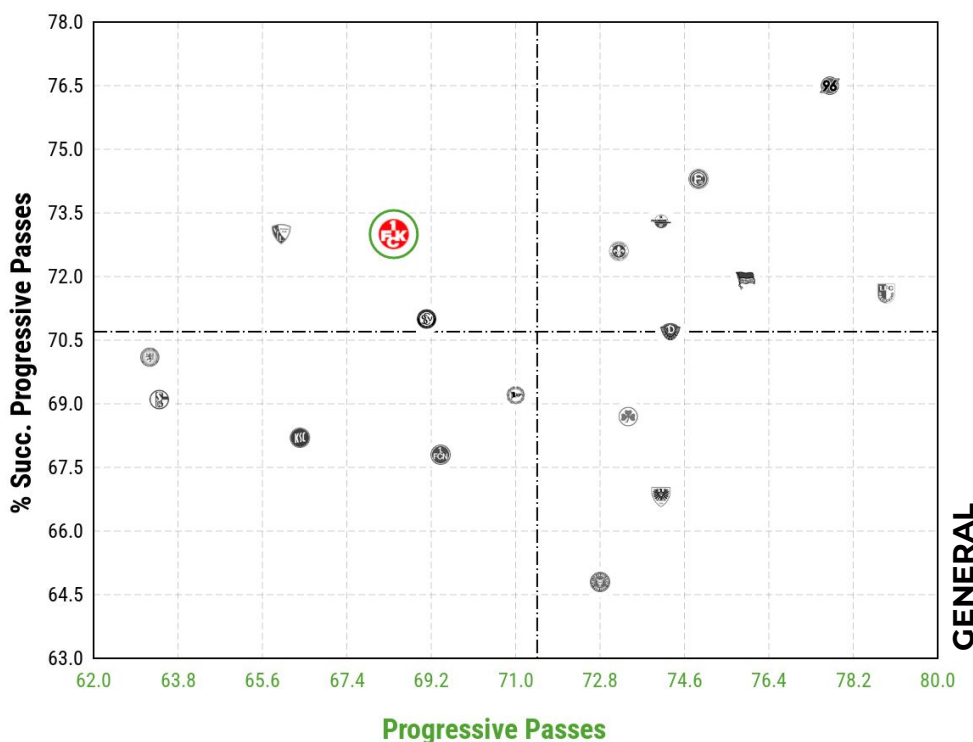

Succ. Progressive Passes