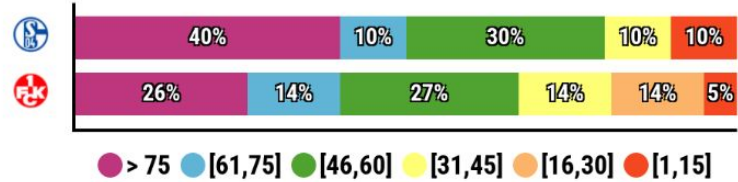

■ Passing

* 2. Liga

KAISERSLAUTERN

Season 2025/26
2. Liga

■ Offensive

* 2. Liga

SCHALKE 04 VS KAISERSLAUTERN

25/1 SUNDAY 13:30

2. LIGA

% OF GOALS SCORED IN 15 MINUTES INTERVALS

% OF GOALS CONCEDED IN 15 MINUTES INTERVALS

GOALS FOR BY HALF

GOALS CONCEDED BY HALF

% OF GAMES SCORING

CLEAN SHEETS

POINTS EARNED AT HOME