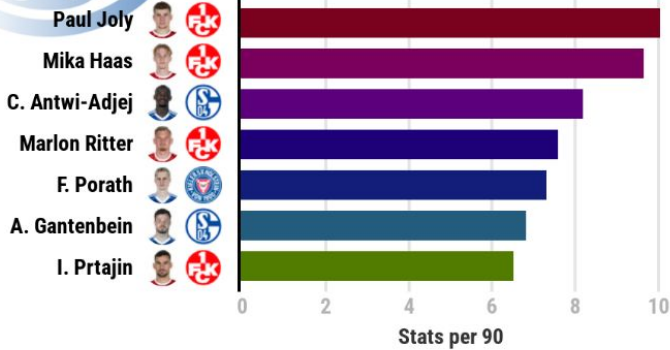

SCHALKE 04 VS KAISERSLAUTERN

25/01 SUNDAY 13:30

2. LIGA

OFFENSIVE CONTRIBUTION

Shots + Key Passes + Crosses + Dribbles + Fouls Won