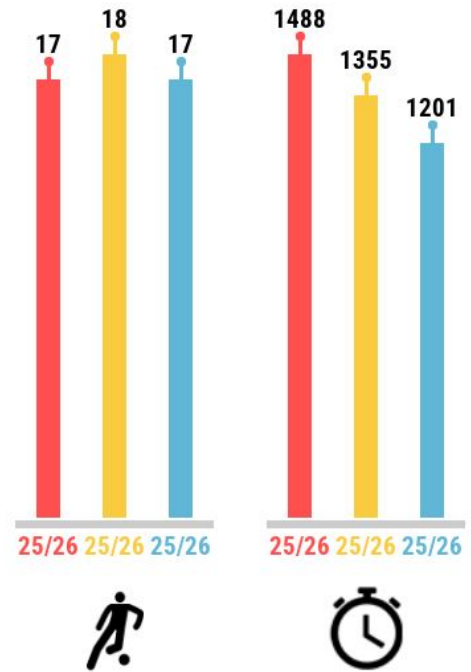

INDIVIDUAL ANALYSIS

HIGHLIGHTED MIDFIELDERS

F. KUNZE

RATING 60
ELO 71
REAP 1.63
AGE 27 (1998)

S. SAHIN

RATING 48
ELO 71
REAP 1.54
AGE 26 (1999)

NAATAN SKYTÄ

RATING 45
ELO 73
REAP 1.73
AGE 23 (2002)

*Stats per 90, in the competitions: 2. Liga

	1	2	3	4	5	6	7	8	9	10
	Defensive Duels Won	Offensive Duels Won	Aerial Duels Won	Recoveries	Opp. Half Recoveries	Succ. Progressive Runs	Succ. Passes	Succ. Progressive Passes	Succ. Passes into the Box	Shots
F. Kunze 25/26	4.55	1.81	2.96	12.76	5.04	0.49	29.8	3.45	0.22	0.66
S. Sahin 25/26	2.78	2.22	0.31	5.93	2.9	1.54	28.21	3.83	1.11	0.99
Naatan Skyttä 25/26	1.52	2.28	0.41	3.38	2.62	2.62	20.28	2.34	1.17	1.66

* Ratings Averaged Regarding Chosen Metrics