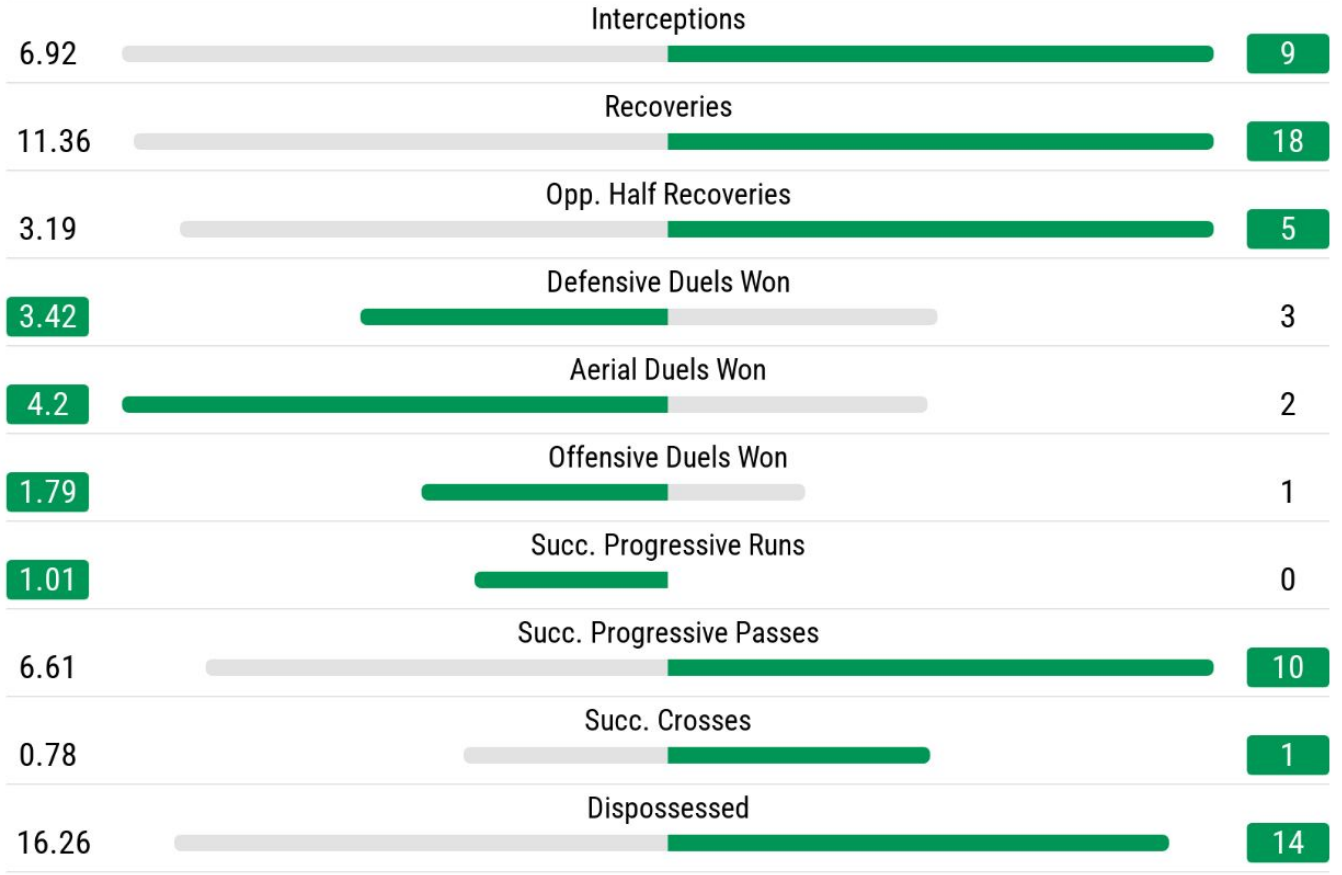

STATS PER 90' FOR THE COMPETITION'S SEASON

VALUE VS CHARLTON ATHLETIC