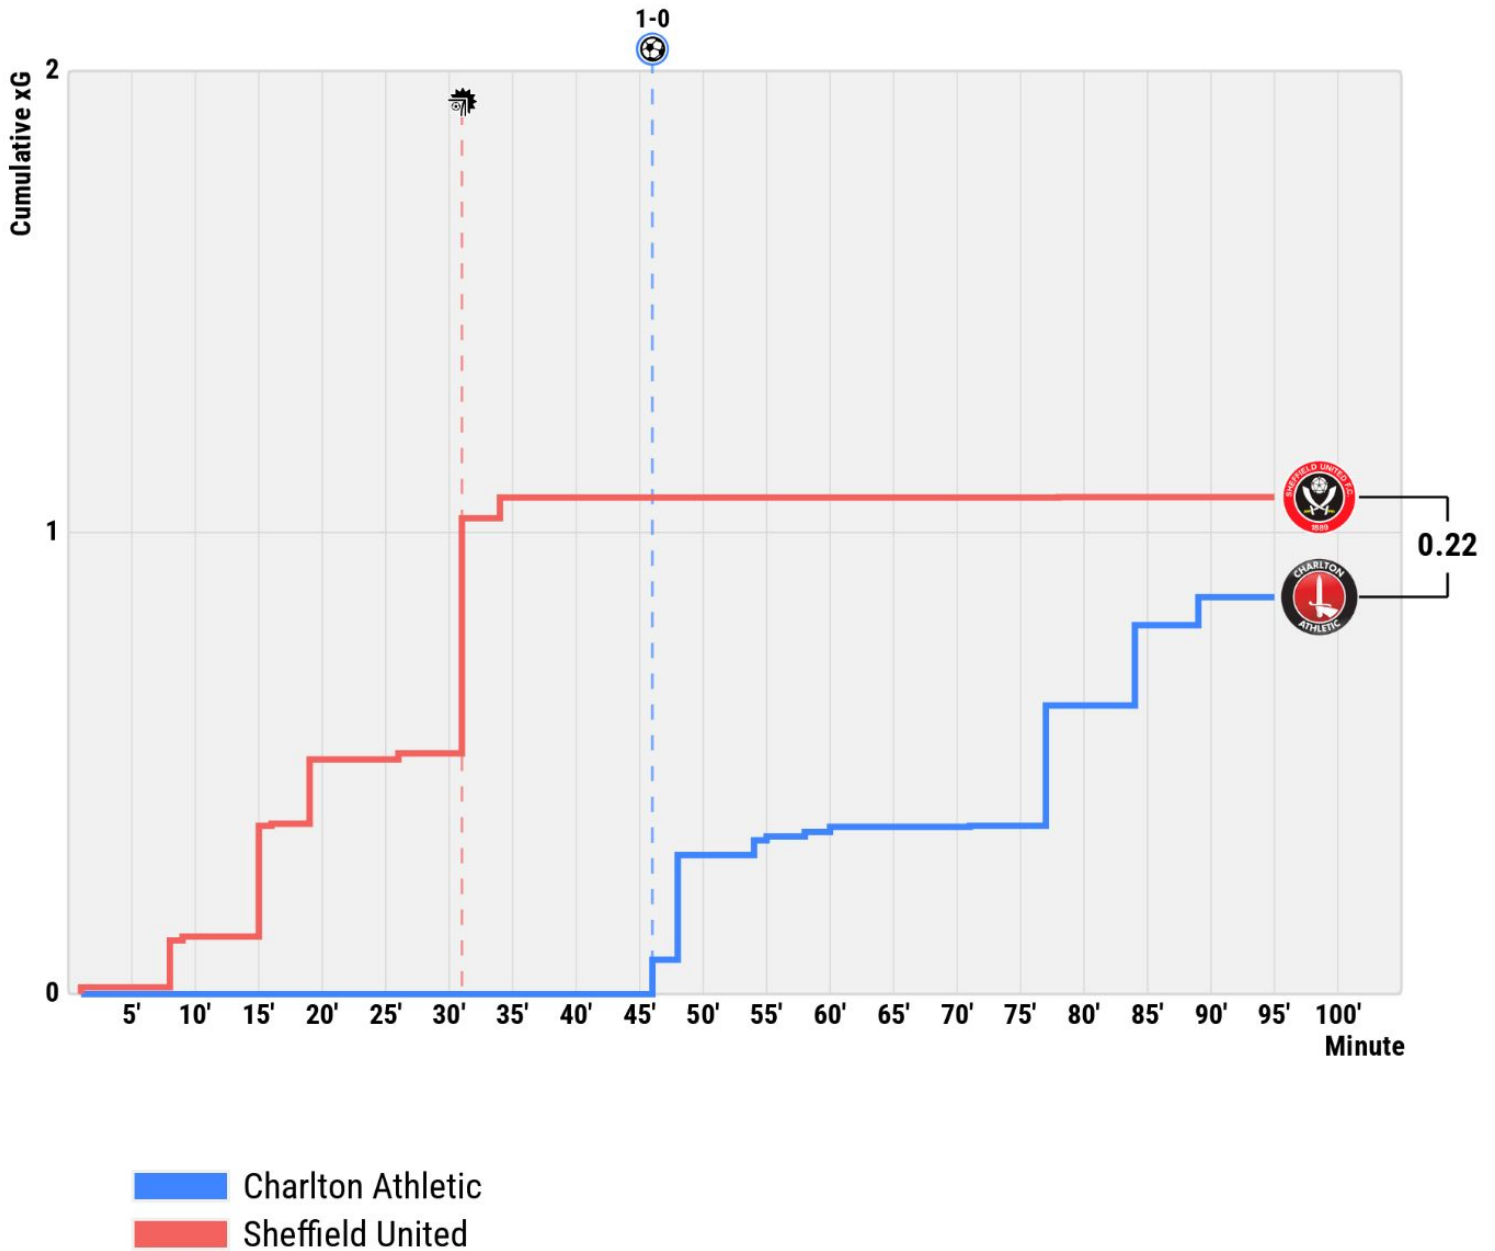

GAME ANALYSIS

XG TIMELINE

2026-01-17, 15:00

M.27

The Valley

Charlton Athletic

1

0

Sheffield United

0.86 ● xG Timeline ● 1.08