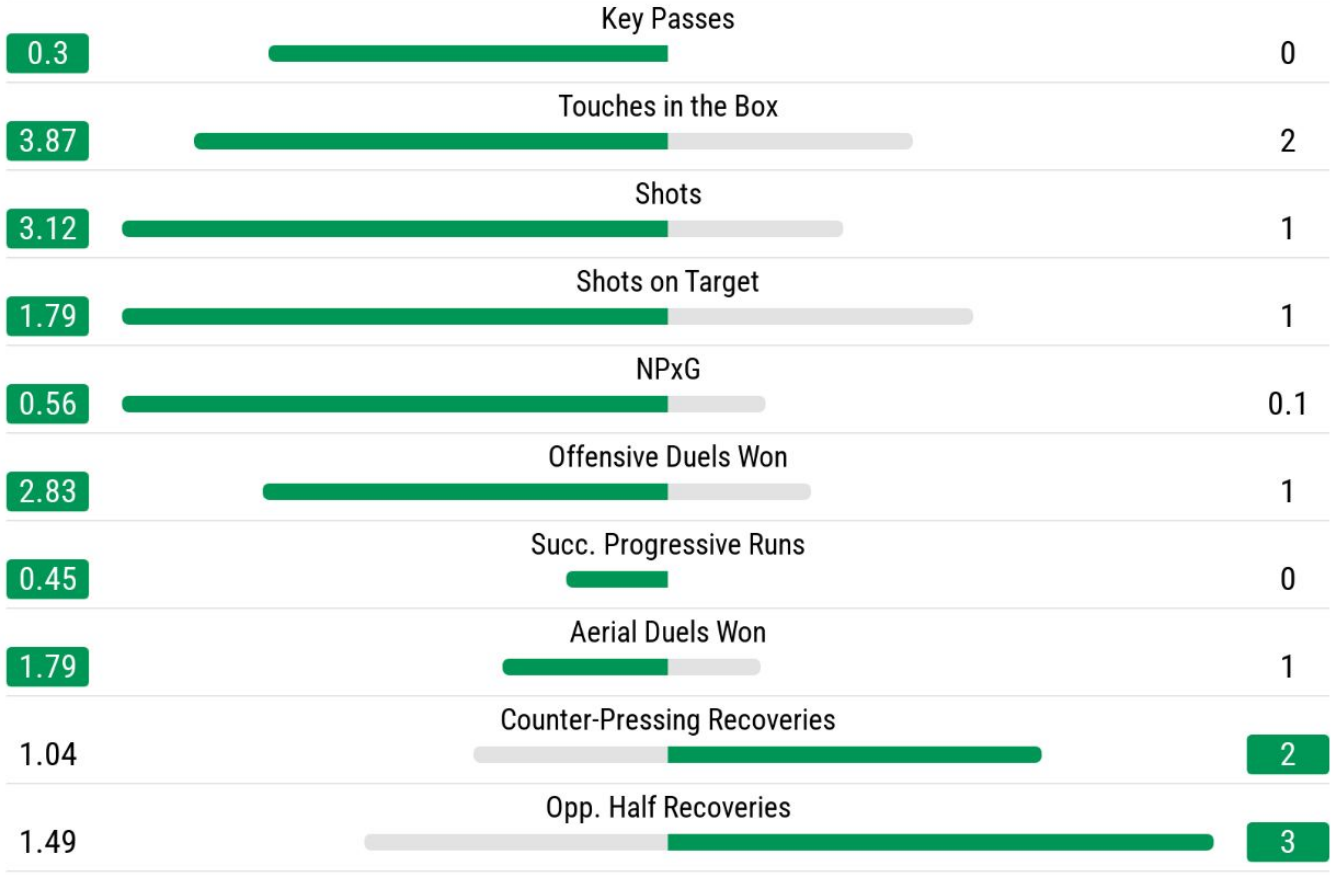

LEFT

Patrick Bamford
Striker at Sheffield United

76'

STATS PER 90' FOR THE COMPETITION'S SEASON

VALUE VS CHARLTON ATHLETIC

CHAMPIONSHIP

17 JAN 2026, 15:00 27. matchday

CHARLTON ATHLETIC **1-0** SHEFFIELD UNITED