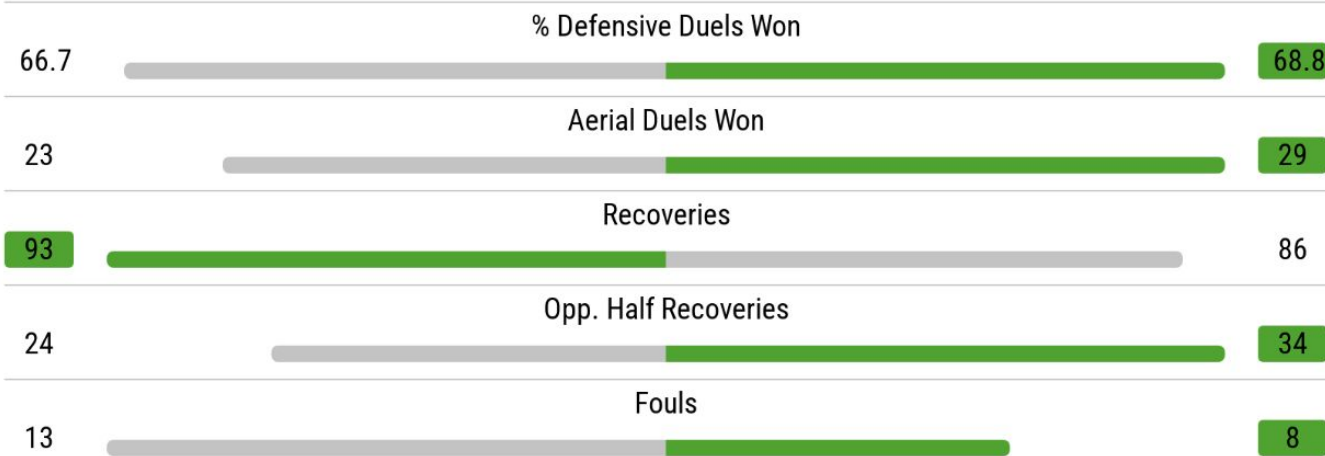

Charlton Athletic

1

0

Sheffield United

OVERALL DATA

PASSING

DEFENSIVE

ATTACK