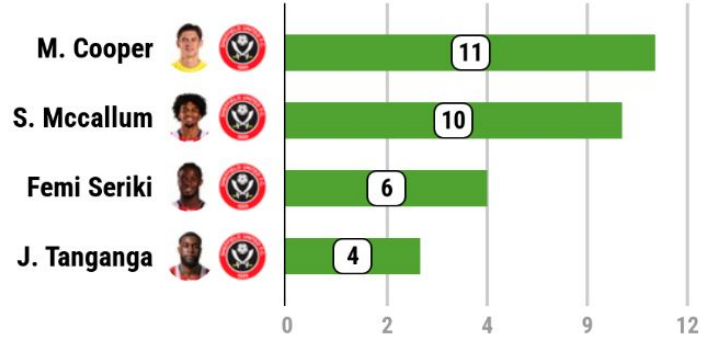

INTERCEPTIONS

RECOVERIES

OPP. HALF RECOVERIES

COUNTER-PRESSING RECOVERIES

CLEARANCES

FOULS

CHAMPIONSHIP

17/01 SATURDAY 15:00

CHARLTON ATHLETIC VS SHEFFIELD UNITED

SUCC. PASSES

SUCC. PROGRESSIVE PASSES

SUCC. LONG PASSES

SUCC. PASSES TO FINAL 1/3

SUCC. PASSES INTO THE BOX

DISPOSSESSED

SUCC. CROSSES