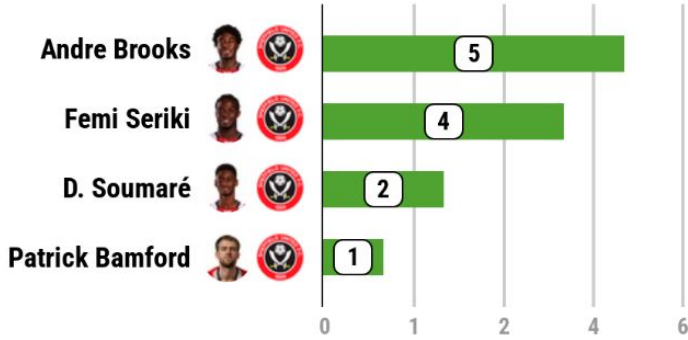

CHARLTON ATHLETIC VS SHEFFIELD UNITED

SUCC. PASSES

SUCC. PROGRESSIVE PASSES

SUCC. LONG PASSES

SUCC. PASSES TO FINAL 1/3

SUCC. PASSES INTO THE BOX

DISPOSSESSED

SUCC. CROSSES

KEY PASSES

CHAMPIONSHIP

17/01 SATURDAY 15:00

CHARLTON ATHLETIC VS SHEFFIELD UNITED

OFFENSIVE DUELS WON

FOULS WON

SUCC. PROGRESSIVE RUNS

SUCC. DRIBBLES

SHOTS

SHOTS ON TARGET

TOUCHES IN THE BOX

NPXG

GAME ANALYSIS

PASSING NETWORK & SHOT MAPS

17 JAN 2026, 15:00

M.27