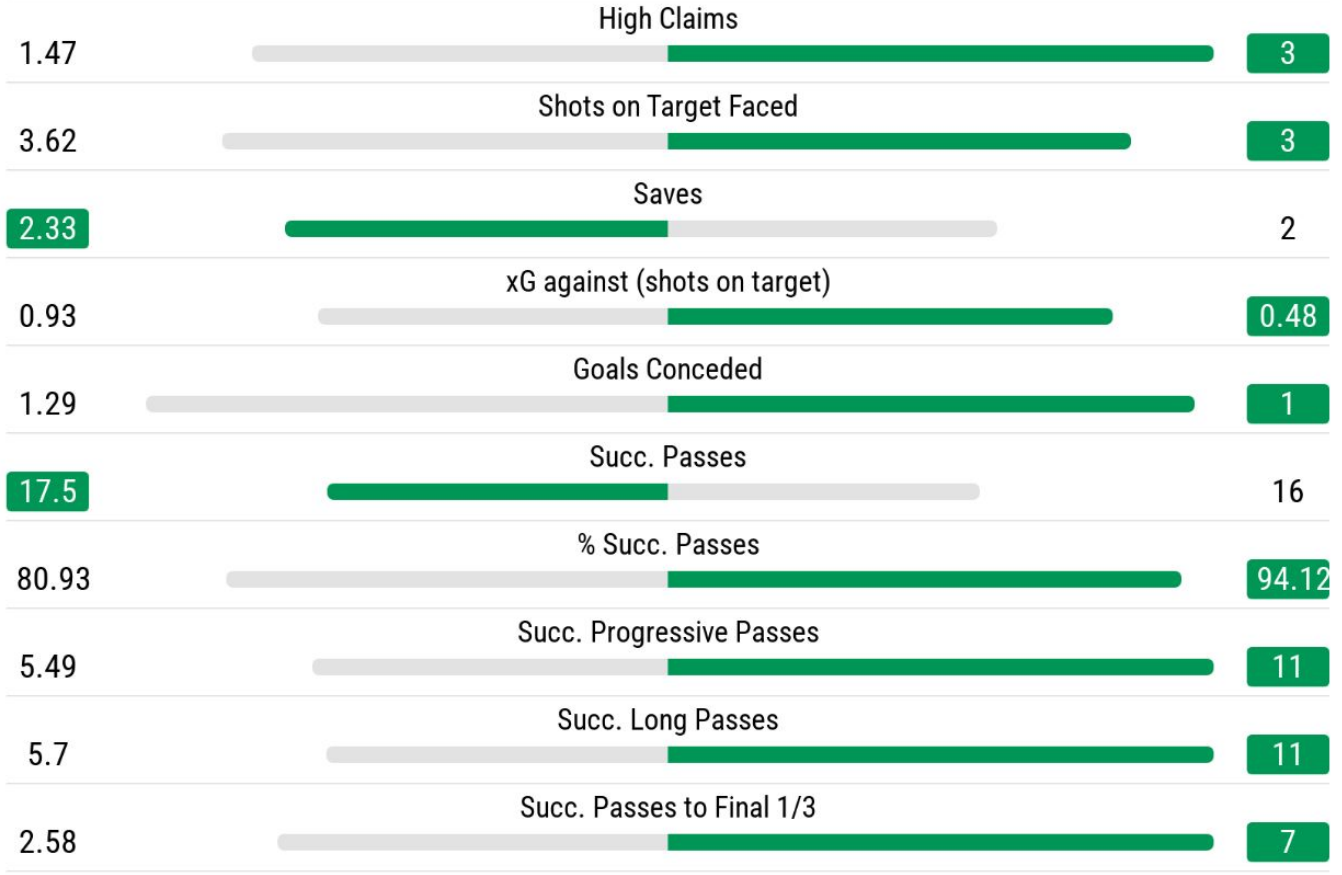

STATS PER 90' FOR THE COMPETITION'S SEASON VALUE VS CHARLTON ATHLETIC