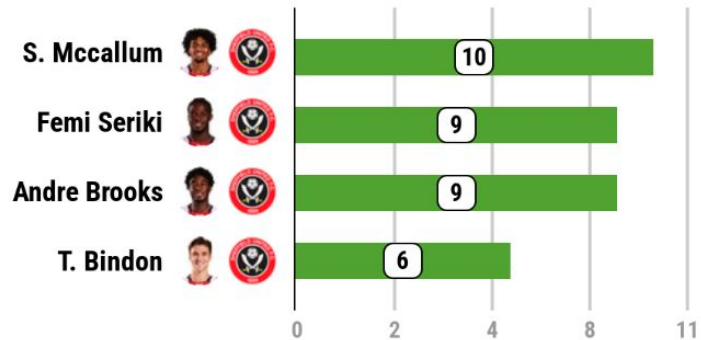

COUNTER-PRESSING RECOVERIES