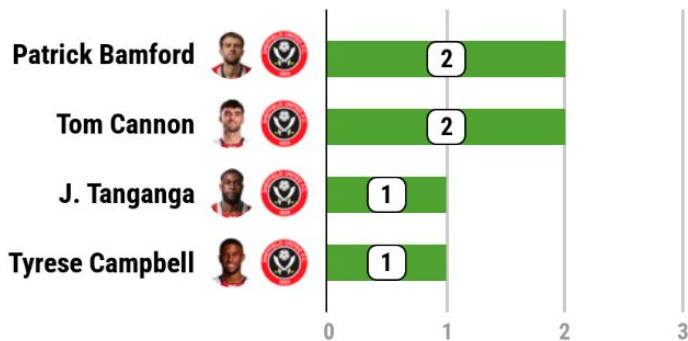

CHARLTON ATHLETIC VS SHEFFIELD UNITED

SUCC. PASSES

SUCC. PROGRESSIVE PASSES

SUCC. LONG PASSES

SUCC. PASSES TO FINAL 1/3

SUCC. PASSES INTO THE BOX

DISPOSSESSED

SUCC. CROSSES

SHOTS

SHOTS ON TARGET

TOUCHES IN THE BOX

NPXG

GAME ANALYSIS

PASSING NETWORK & SHOT MAPS

17 JAN 2026, 15:00

M.27