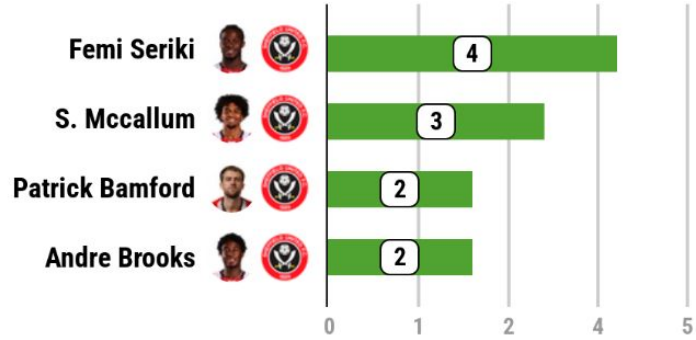

CHAMPIONSHIP

17/01 SATURDAY 15:00

CHARLTON ATHLETIC VS SHEFFIELD UNITED

OFFENSIVE DUELS WON

FOULS WON

SUCC. PROGRESSIVE RUNS

SUCC. DRIBBLES

SHOTS

SHOTS ON TARGET

TOUCHES IN THE BOX

NPXG