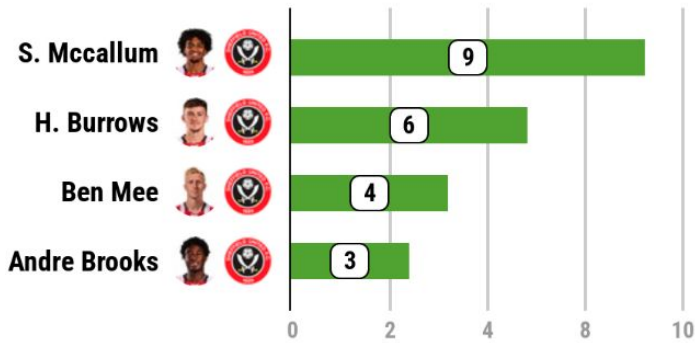

INTERCEPTIONS