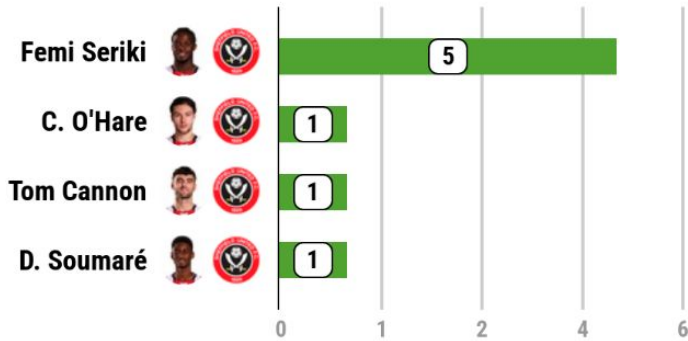

SUCC. PROGRESSIVE RUNS