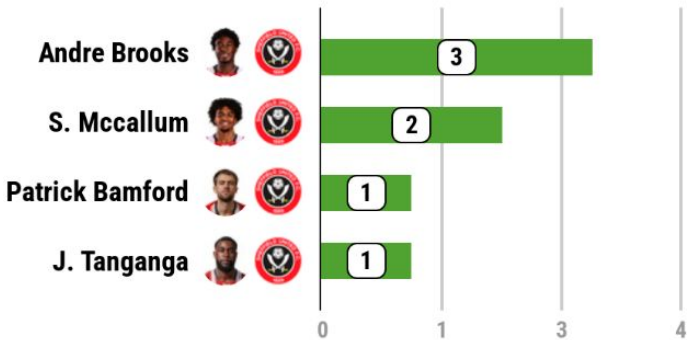

CHARLTON ATHLETIC VS SHEFFIELD UNITED

SUCC. PASSES

SUCC. PROGRESSIVE PASSES

SUCC. LONG PASSES

SUCC. PASSES TO FINAL 1/3

SUCC. PASSES INTO THE BOX

DISPOSSESSED

SUCC. CROSSES