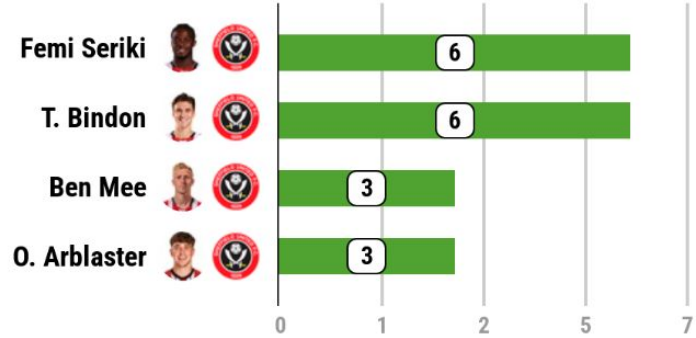

AERIAL DUELS WON