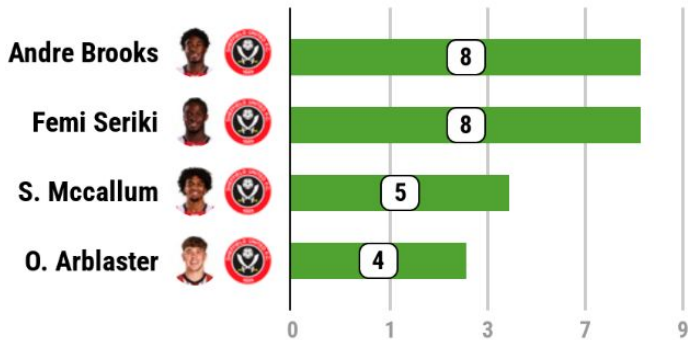

OPP. HALF RECOVERIES