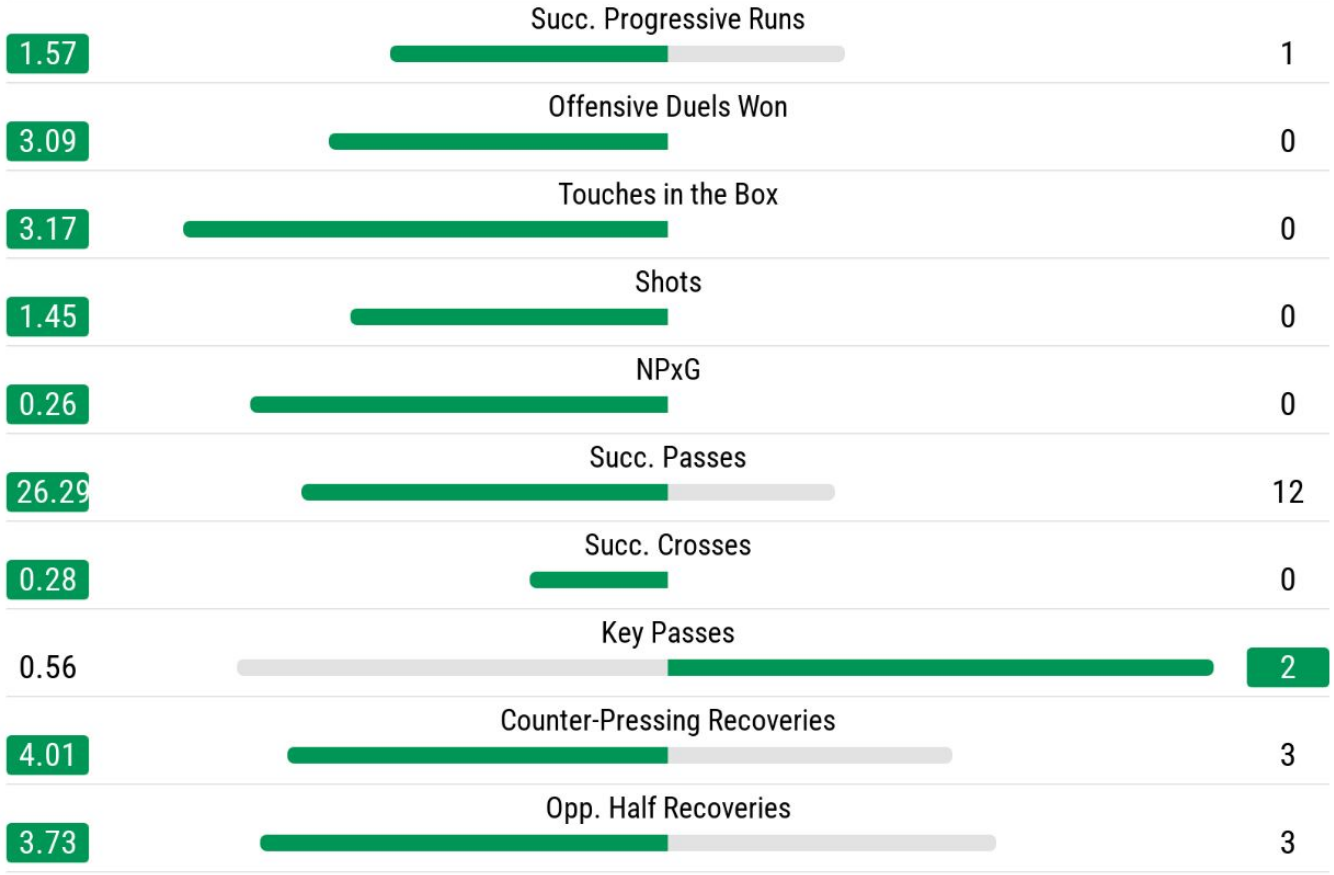

STATS PER 90' FOR THE COMPETITION'S SEASON

VALUE VS CHARLTON ATHLETIC