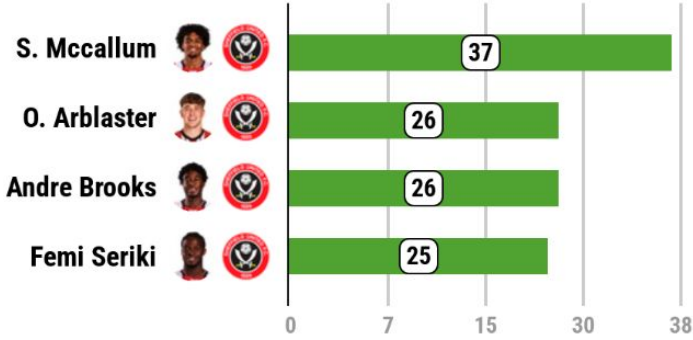

CHARLTON ATHLETIC VS SHEFFIELD UNITED

SUCC. PASSES

SUCC. PROGRESSIVE PASSES

SUCC. LONG PASSES

SUCC. PASSES TO FINAL 1/3

SUCC. PASSES INTO THE BOX

DISPOSSESSED

SUCC. CROSSES