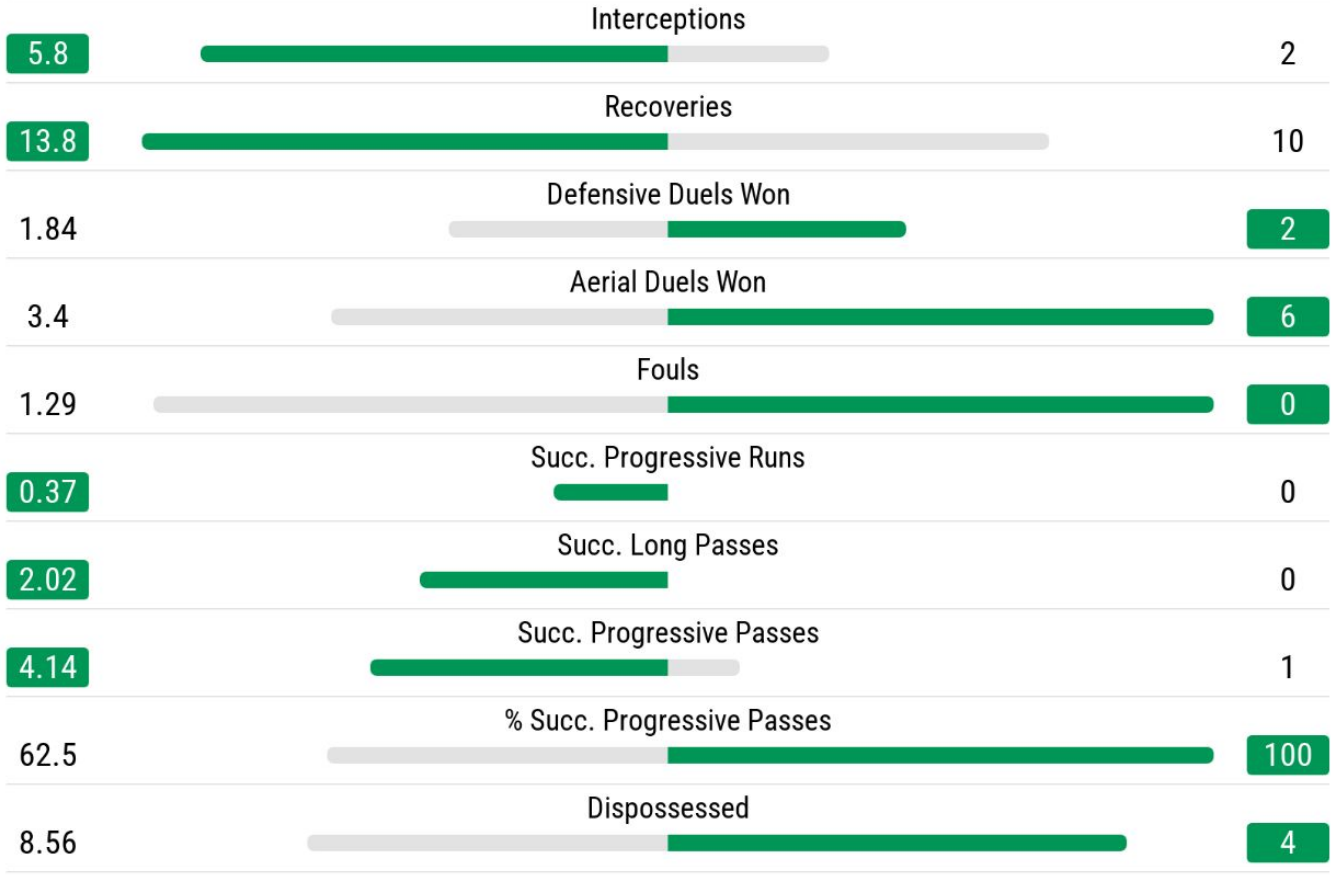

STATS PER 90' FOR THE COMPETITION'S SEASON

VALUE VS CHARLTON ATHLETIC