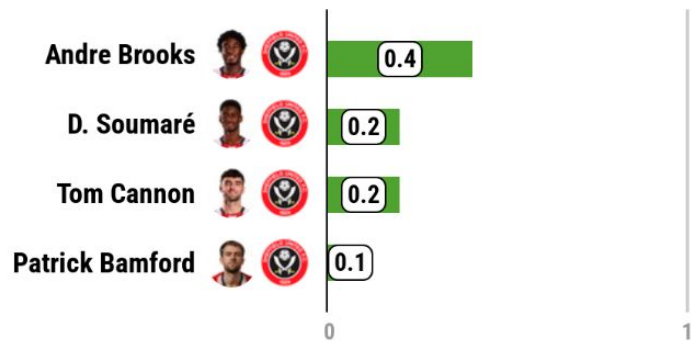

SHOTS

SHOTS ON TARGET

TOUCHES IN THE BOX

NPXG

GAME ANALYSIS

PASSING NETWORK & SHOT MAPS

17 JAN 2026, 15:00

M.27