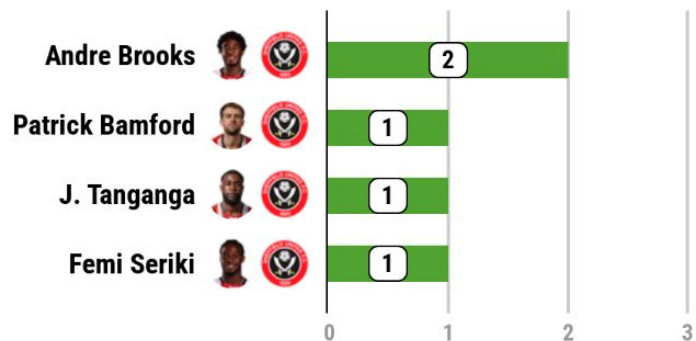

CHAMPIONSHIP

17/01 SATURDAY 15:00

CHARLTON ATHLETIC VS SHEFFIELD UNITED

DEFENSIVE DUELS WON

AERIAL DUELS WON

INTERCEPTIONS

RECOVERIES

OPP. HALF RECOVERIES

COUNTER-PRESSING RECOVERIES

CLEARANCES

FOULS