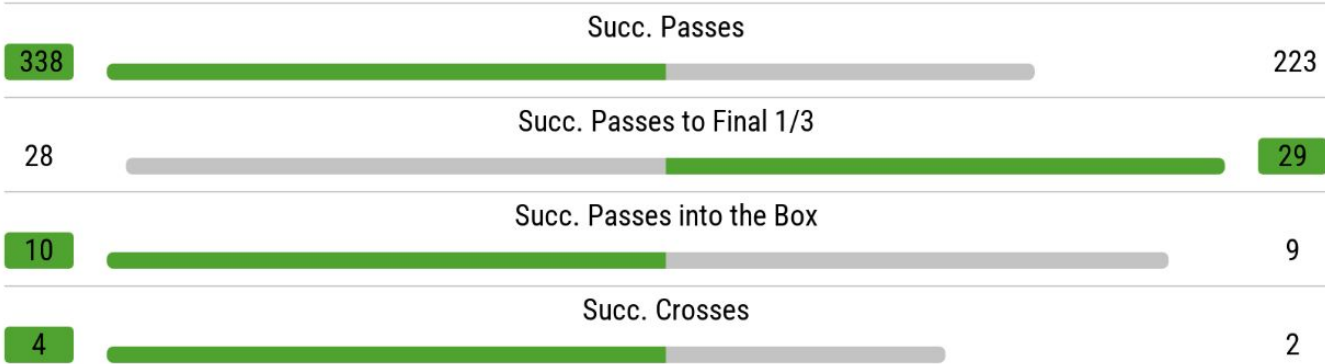

Charlton Athletic

1

0

Sheffield United

OVERALL DATA

PASSING

DEFENSIVE

ATTACK