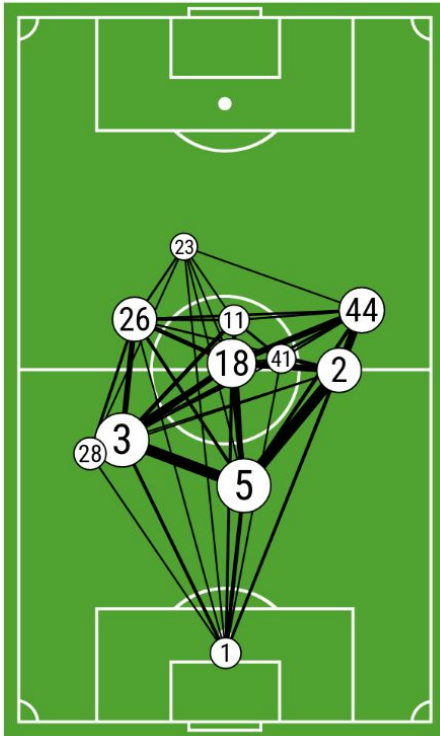

The Valley

Charlton Athletic

1

0

Sheffield United

S. Carey (46)

Passing Network

Passing Network