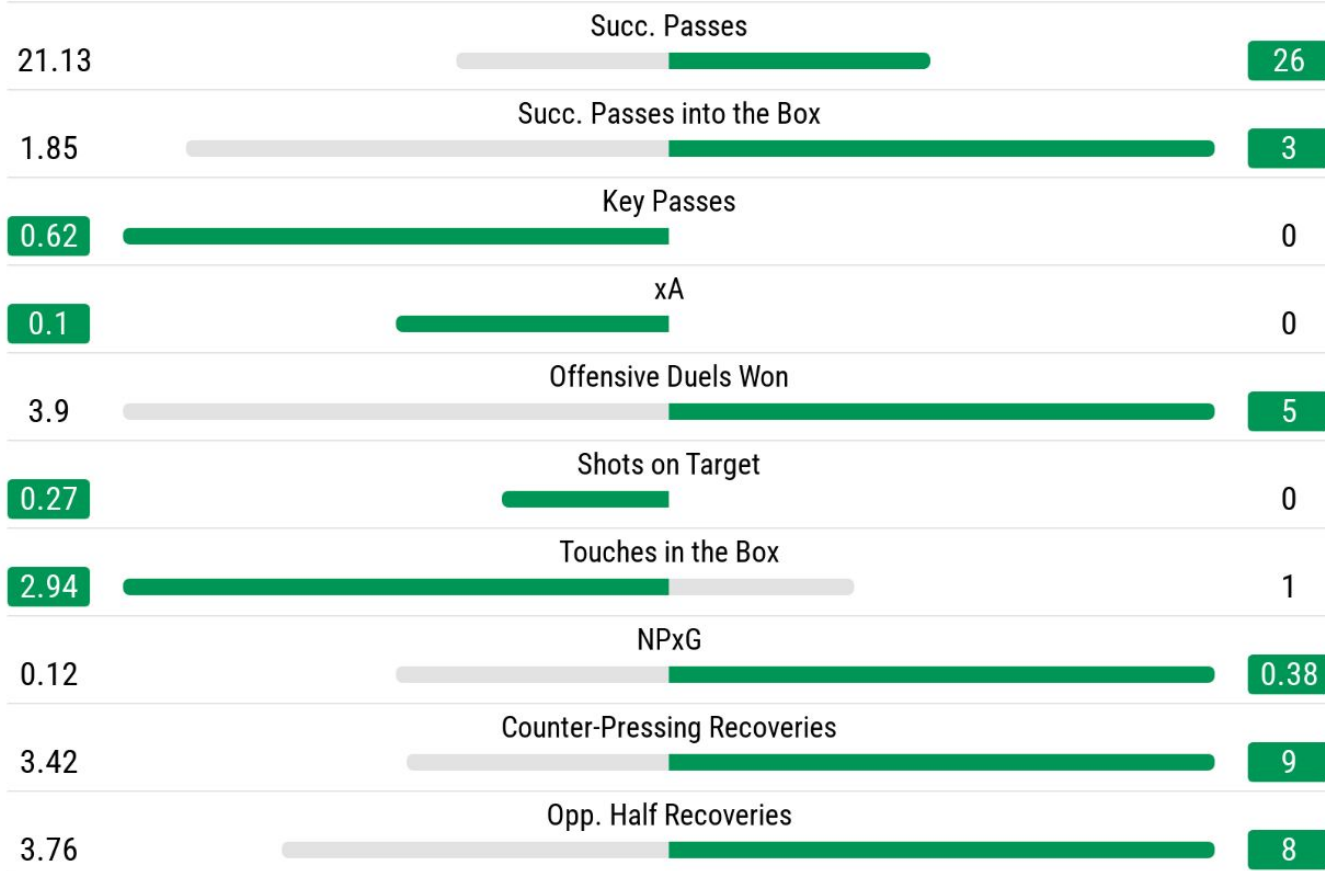

STATS PER 90' FOR THE COMPETITION'S SEASON

VALUE VS CHARLTON ATHLETIC