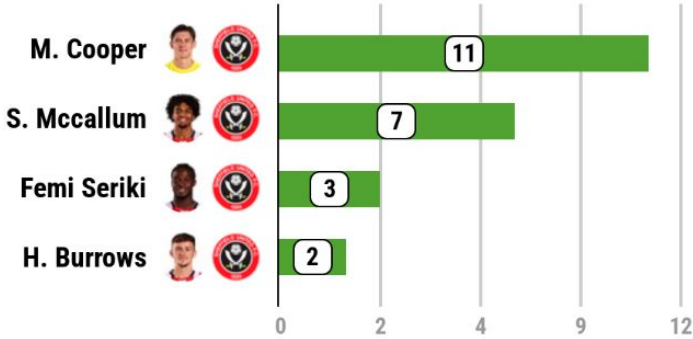

CHARLTON ATHLETIC VS SHEFFIELD UNITED

SUCC. PASSES

SUCC. PROGRESSIVE PASSES

SUCC. LONG PASSES

SUCC. PASSES TO FINAL 1/3

SUCC. PASSES INTO THE BOX

DISPOSSESSED

SUCC. CROSSES