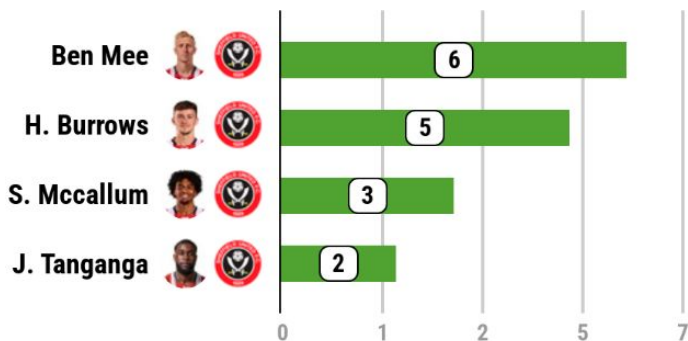

INTERCEPTIONS

RECOVERIES

OPP. HALF RECOVERIES

COUNTER-PRESSING RECOVERIES

CLEARANCES

FOULS

CHAMPIONSHIP

17/01 SATURDAY 15:00

CHARLTON ATHLETIC VS SHEFFIELD UNITED

SUCC. PASSES

SUCC. PROGRESSIVE PASSES

SUCC. LONG PASSES

SUCC. PASSES TO FINAL 1/3

SUCC. PASSES INTO THE BOX

DISPOSSESSED

SUCC. CROSSES