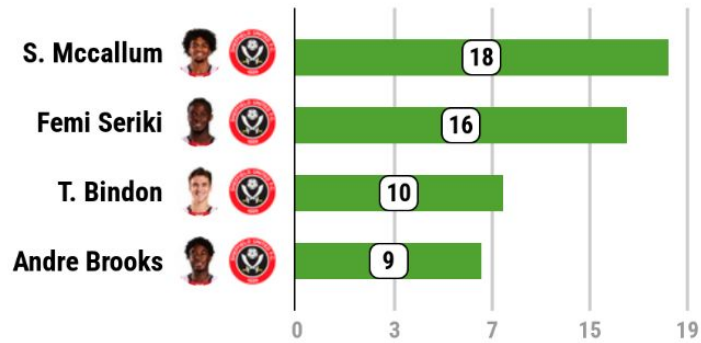

RECOVERIES