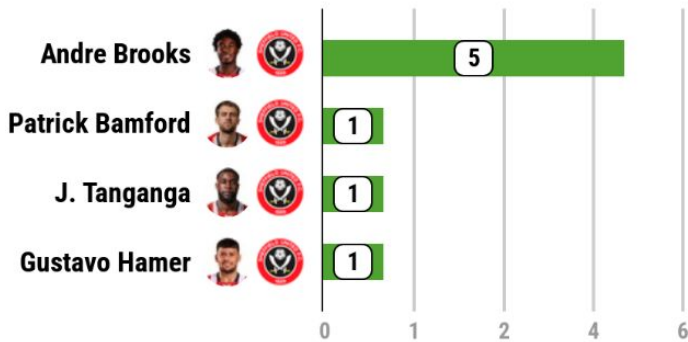

CHARLTON ATHLETIC VS SHEFFIELD UNITED

SUCC. PASSES

SUCC. PROGRESSIVE PASSES

SUCC. LONG PASSES

SUCC. PASSES TO FINAL 1/3

SUCC. PASSES INTO THE BOX

DISPOSSESSED

SUCC. CROSSES

KEY PASSES

CHAMPIONSHIP

17/01 SATURDAY 15:00

CHARLTON ATHLETIC VS SHEFFIELD UNITED

OFFENSIVE DUELS WON

FOULS WON

SUCC. PROGRESSIVE RUNS

SUCC. DRIBBLES

SHOTS

SHOTS ON TARGET

TOUCHES IN THE BOX

NPXG

GAME ANALYSIS

PASSING NETWORK & SHOT MAPS

17 JAN 2026, 15:00

M.27