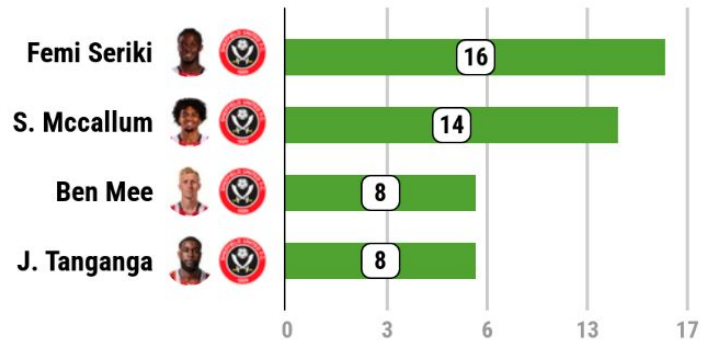

CHARLTON ATHLETIC VS SHEFFIELD UNITED

SUCC. PASSES

SUCC. PROGRESSIVE PASSES

SUCC. LONG PASSES

SUCC. PASSES TO FINAL 1/3

SUCC. PASSES INTO THE BOX

DISPOSSESSED

SUCC. CROSSES