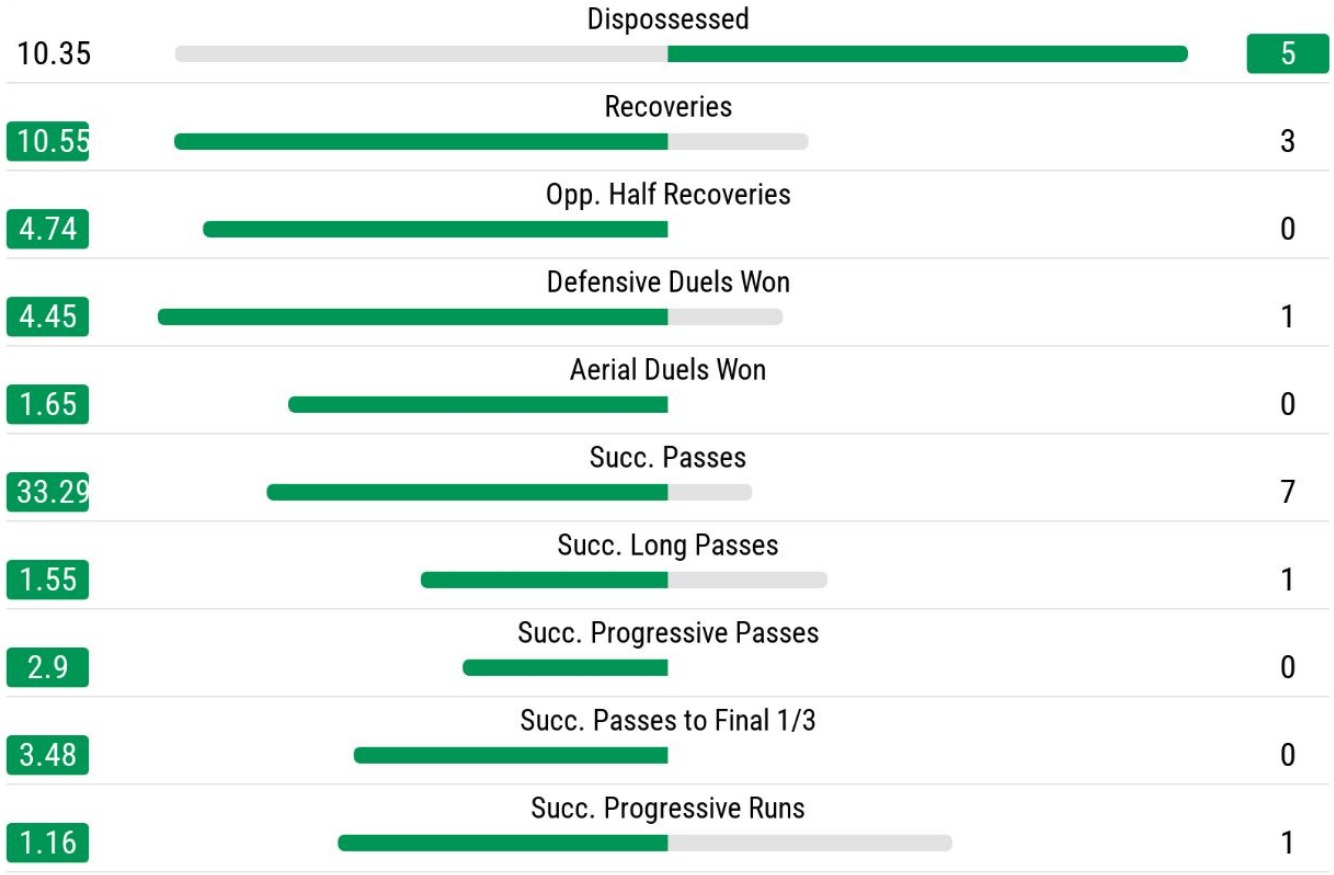

STATS PER 90' FOR THE COMPETITION'S SEASON

VALUE VS CHARLTON ATHLETIC