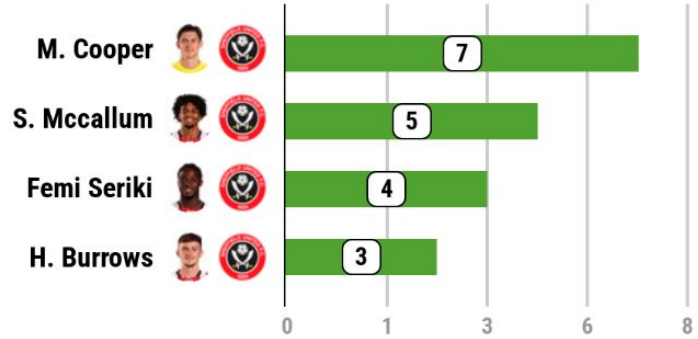

CHARLTON ATHLETIC VS SHEFFIELD UNITED

SUCC. PASSES

SUCC. PROGRESSIVE PASSES

SUCC. LONG PASSES

SUCC. PASSES TO FINAL 1/3

SUCC. PASSES INTO THE BOX

DISPOSSESSED

SUCC. CROSSES