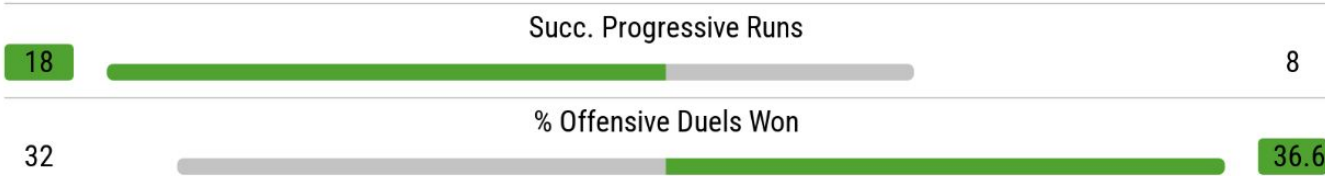

Charlton Athletic

1

0

Sheffield United

OVERALL DATA

PASSING

DEFENSIVE

ATTACK