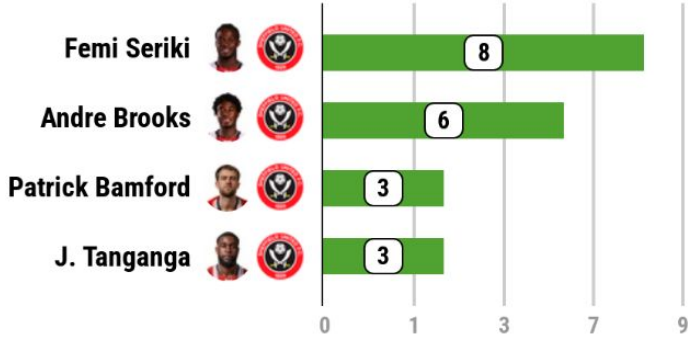

CHAMPIONSHIP

17/01 SATURDAY 15:00

CHARLTON ATHLETIC VS SHEFFIELD UNITED

DEFENSIVE DUELS WON