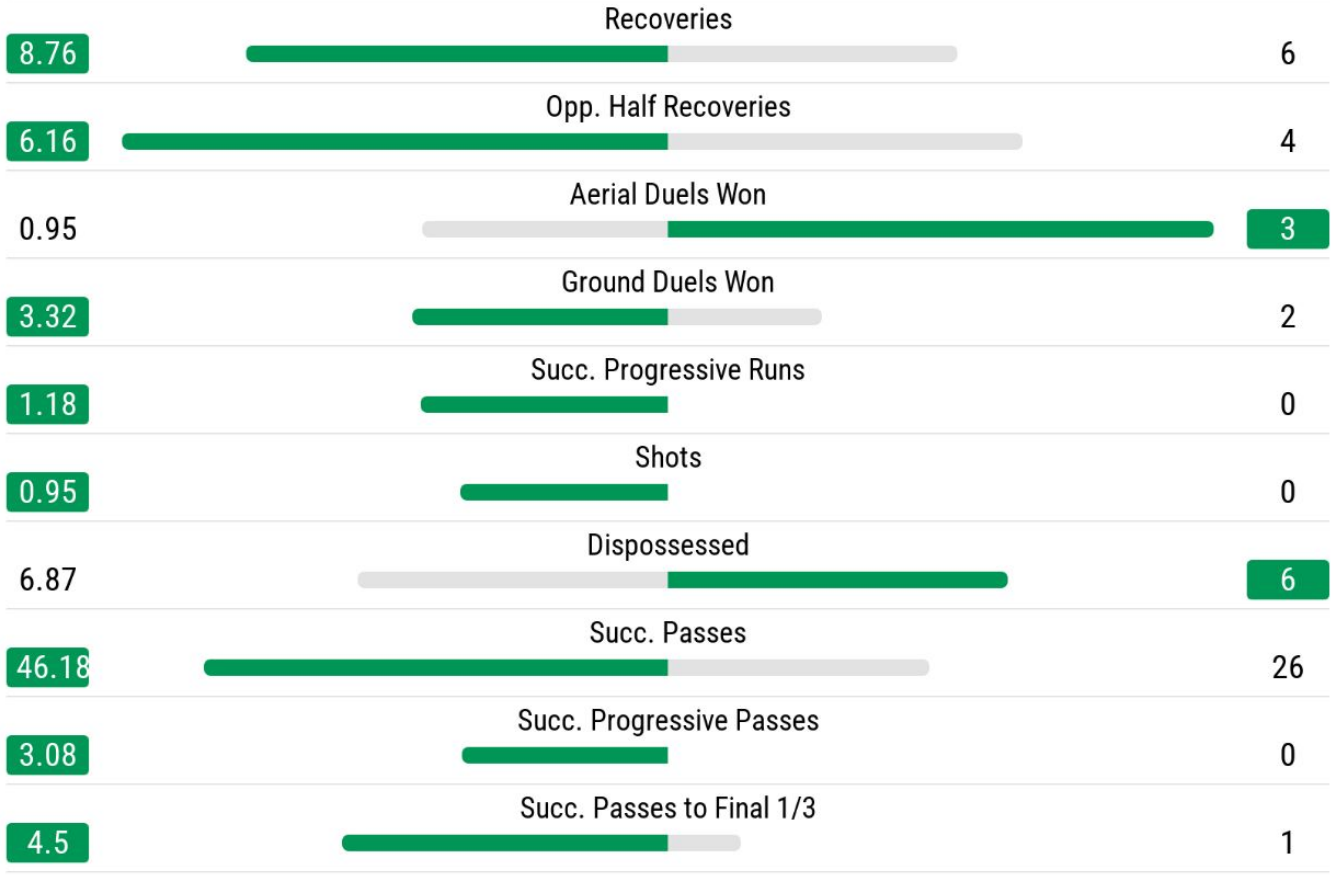

Central Midfielder at Sheffield United

58
ELO

1.45
REAP

RIGHT

76'

STATS PER 90' FOR THE COMPETITION'S SEASON

VALUE VS CHARLTON ATHLETIC

CHAMPIONSHIP