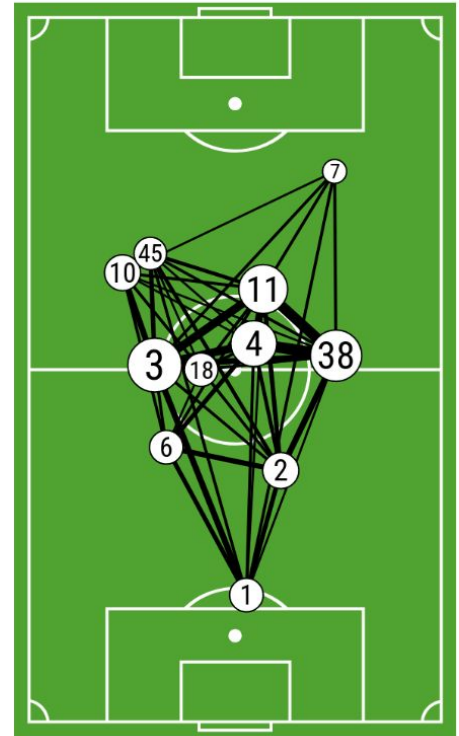

The Valley

Charlton Athletic

1

0

Sheffield United

S. Carey (46)

Passing Network

Passing Network

● Missed Shot ● Shot on Target ⊕ Goal
 ● Own Goal ● Shot On Post ● Blocked Shot

Succ. Passes	
3 S. Mccallum	37
11 Andre Brooks	26
4 O. Arblaster	26
Succ. Progressive Passes	
1 M. Cooper	11
3 S. Mccallum	10
38 Femi Seriki	6
Succ. Long Passes	
1 M. Cooper	11
3 S. Mccallum	7
38 Femi Seriki	3
Succ. Passes to Final 1/3	
1 M. Cooper	7
3 S. Mccallum	5
38 Femi Seriki	4
Succ. Passes into the Box	
11 Andre Brooks	3
3 S. Mccallum	2
45 Patrick Bamford	1