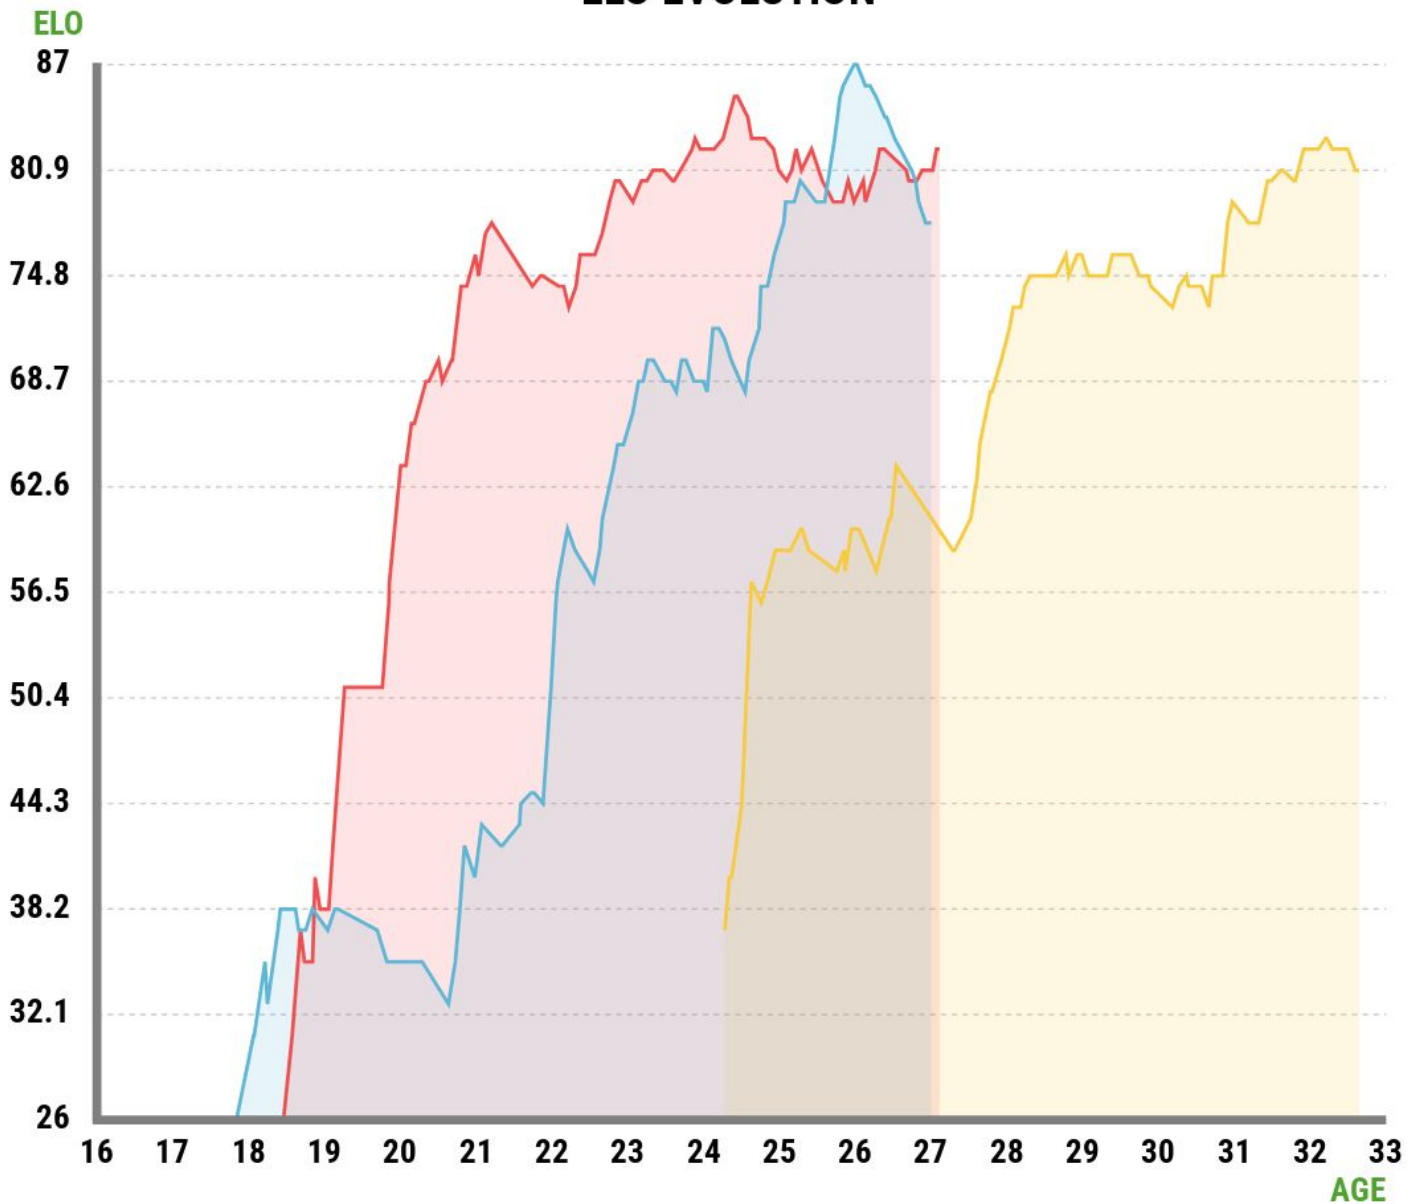

PERFORMANCE COMPARISON

ELO EVOLUTION

V. OSIMHEN

ELO 82
REAP 1.86
AGE 27 (1998)

A. EL KAABI

ELO 81
REAP 1.76
AGE 32 (1993)

O. MARMOUSH

ELO 78
REAP 1.87
AGE 27 (1999)

ELO EVOLUTION

AGE RANGE	ELO	DESCRIPTION
<=18 years old	>=80	Youth World Star
	60-79	Wonderkid
	40-59	Great Prospect
	>40	Yet to Discover
19-24 years old	>=80	Youth World Star
	70 - 79	Young Top Player
	65 - 69	1st Level Young Player
	50 - 64	2nd Level Young Player
	40 - 49	3rd Level Young Player
	<40	Little Relevance Young Player
>24 years old	>=90	World Star
	80 - 89	Top Player
	75 - 79	1st Level Player
	65 - 74	2nd Level Player
	45 - 64	3rd Level Player
	<45	Little Relevance Player