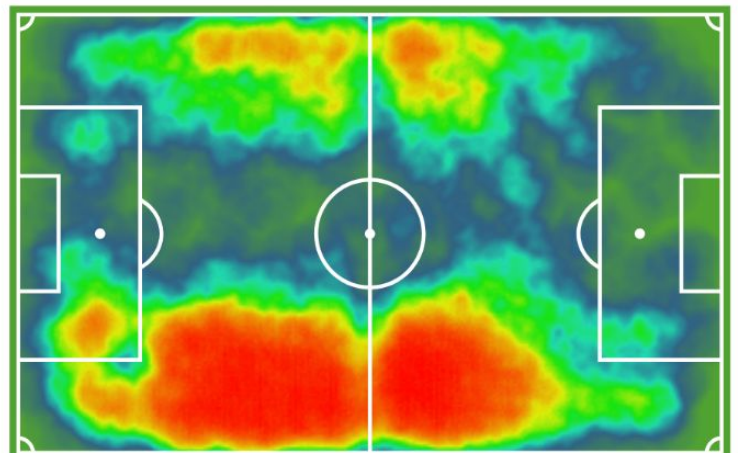

HEAT MAP

CROSSES

PROGRESSIVE PASSES

OFFENSIVE DUELS

PROGRESSIVE RUNS

DEFENSIVE DUELS

DEFENSIVE 1V1S

* PER 90 MINUTES STATS

** DONUT CHART LINKED TO % OF SUCCESS