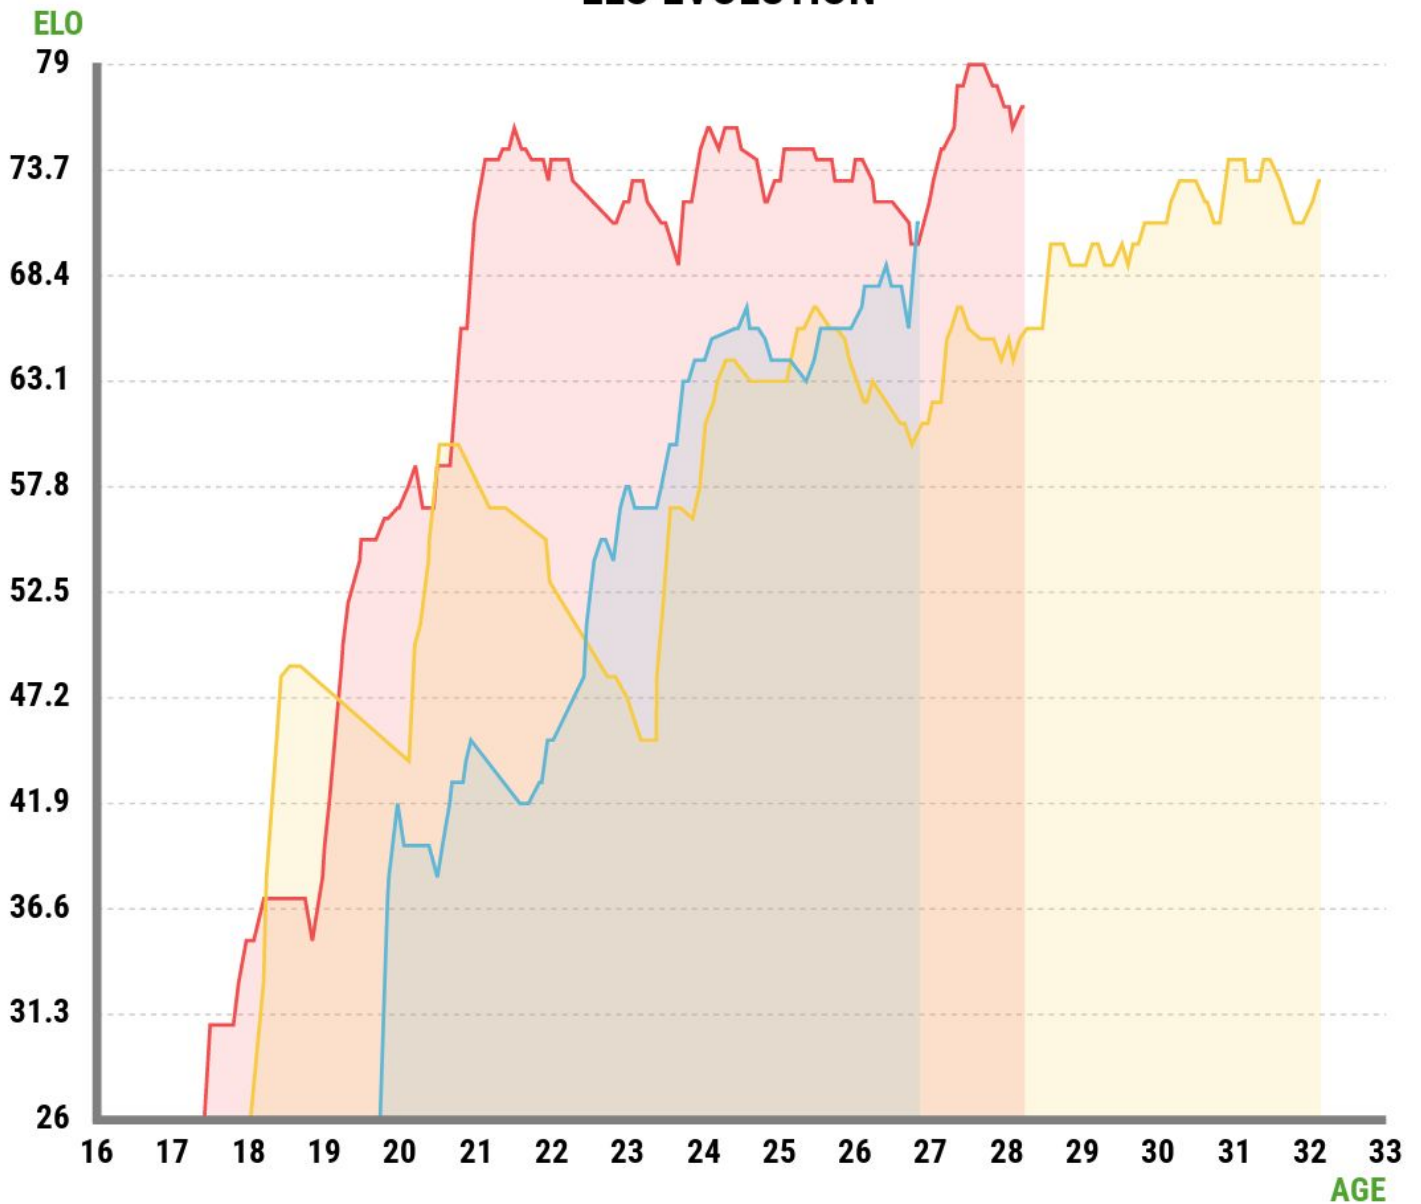

PERFORMANCE COMPARISON

ELO EVOLUTION

N. MAZRAOUI

ELO 76
REAP 1.60
AGE 28 (1997)

ALI ABDI

ELO 72
REAP 1.49
AGE 32 (1993)

B. ONYEMAECHI

ELO 71
REAP 1.38
AGE 26 (1999)

ELO EVOLUTION

DEFENSIVE MIDFIELDER IDRISSA GUEYE

ELO

POT

REAP

+/- ELO

82

87

1.75

1

AFRICA CUP OF NATIONS 24/25

MINUTES PLAYED	630
CALLED UP	7
GAMES PLAYED	7
STARTS	7
YELLOW CARDS	0
ASSISTS	1

OVERALL PERFORMANCE