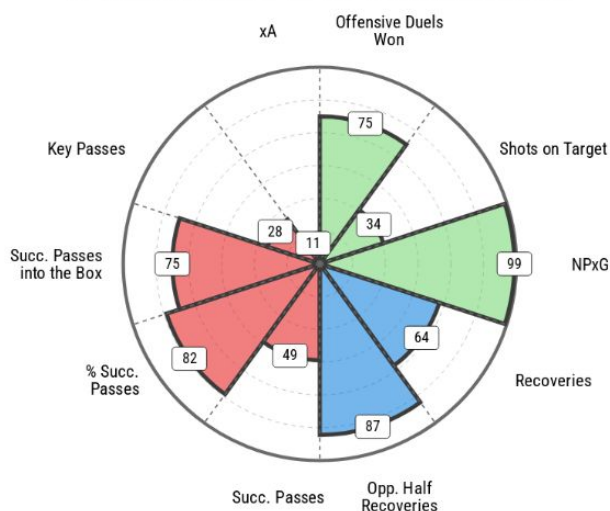

OVERALL PERFORMANCE