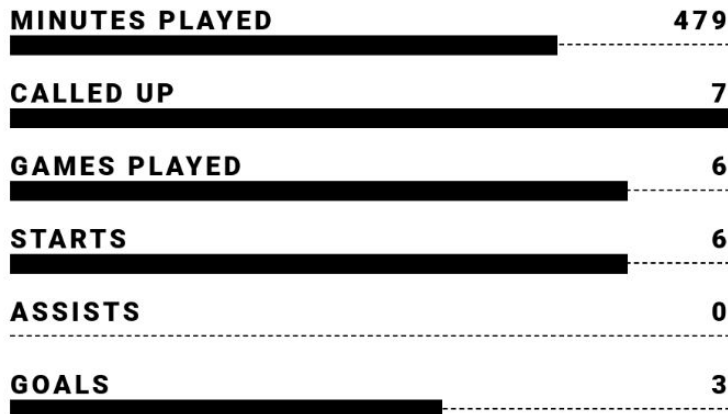

+/- ELO

75

77

1.57

2

AFRICA CUP OF NATIONS 24/25

OVERALL PERFORMANCE

HEAT MAP