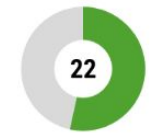

Games Played