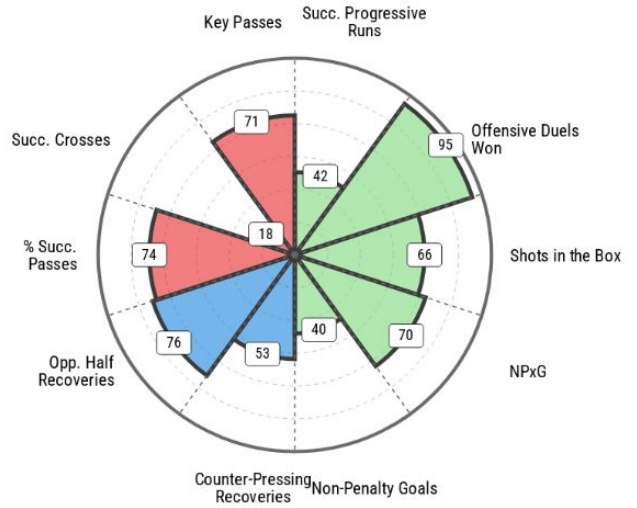

+/- ELO

81

90

1.64

2

AFRICA CUP OF NATIONS 24/25

MINUTES PLAYED	616
CALLED UP	7
GAMES PLAYED	7
STARTS	7
ASSISTS	3
GOALS	2

OVERALL PERFORMANCE