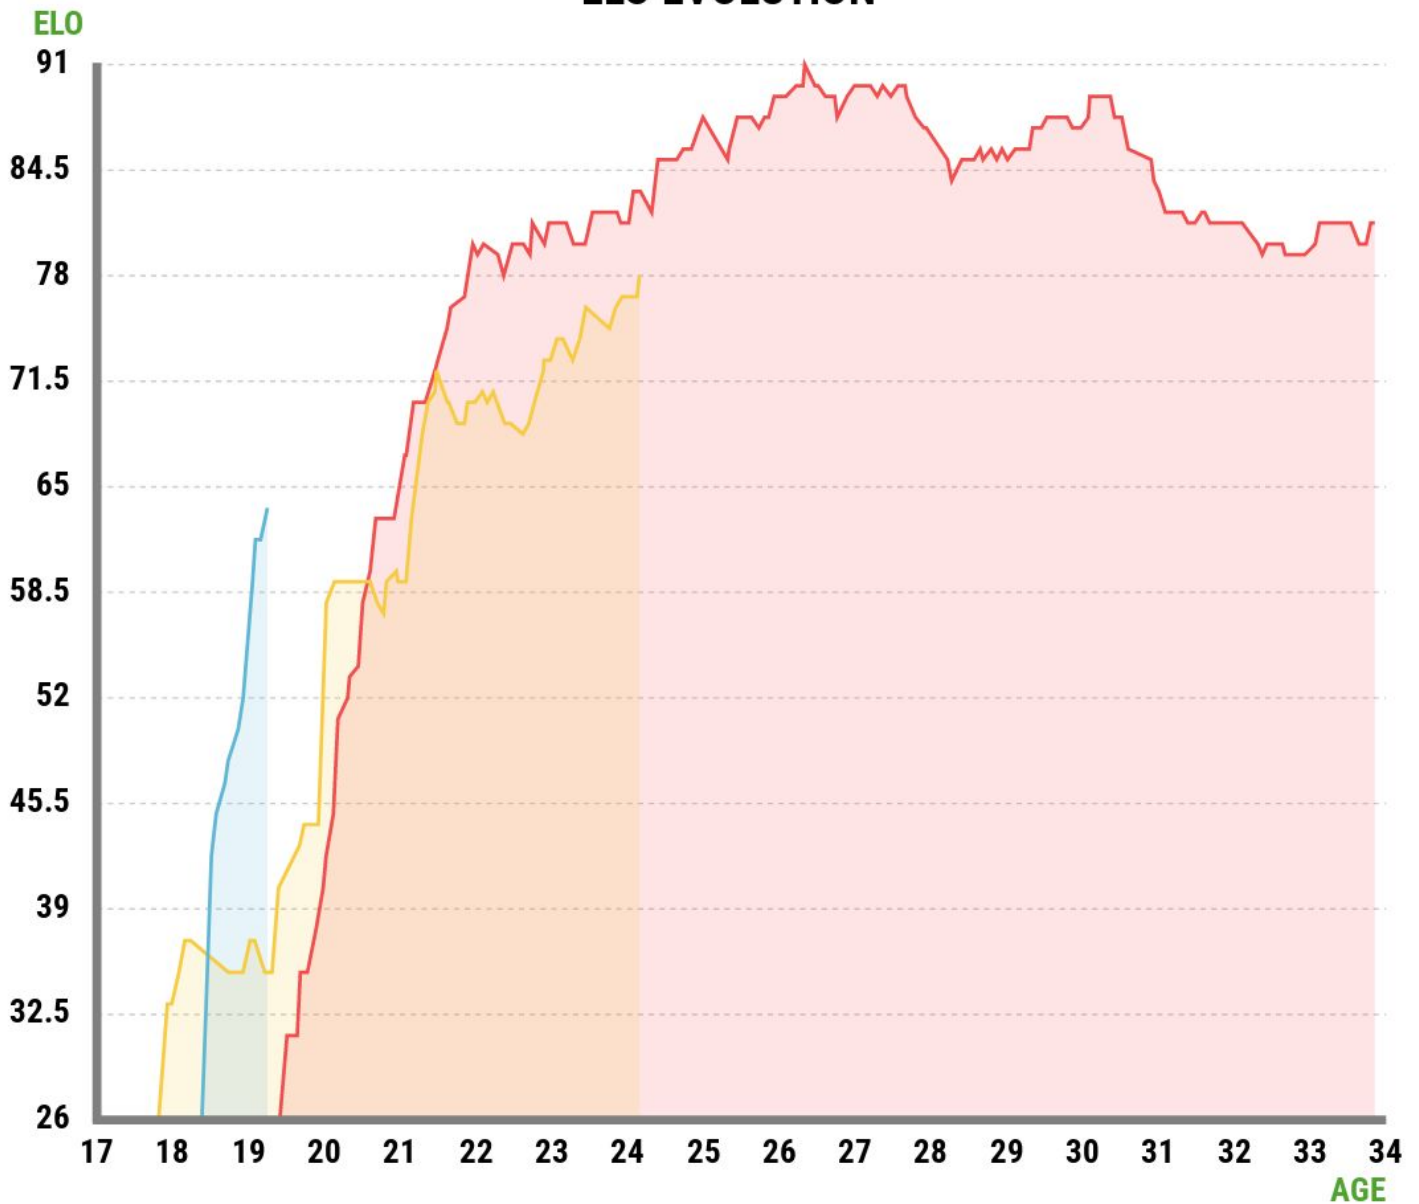

PERFORMANCE COMPARISON

ELO EVOLUTION

SADIO MANÉ

ELO **81**
REAP **1.64**
AGE **33 (1992)**

EZ ABDE

ELO **78**
REAP **1.78**
AGE **24 (2001)**

Y. DIOMANDE

ELO **64**
REAP **1.64**
AGE **19 (2006)**

ELO EVOLUTION