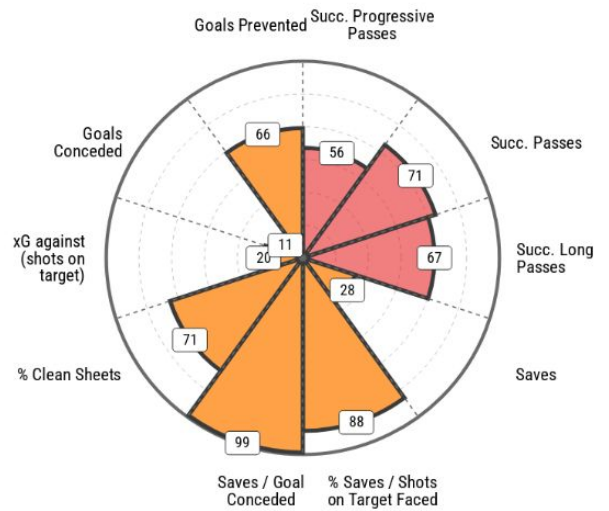

OVERALL PERFORMANCE