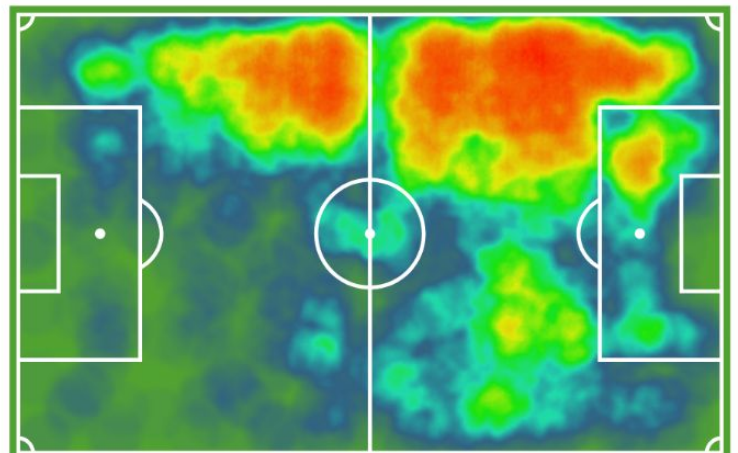

81

86

1.93

5

AFRICA CUP OF NATIONS 24/25

OVERALL PERFORMANCE

HEAT MAP

CROSSES