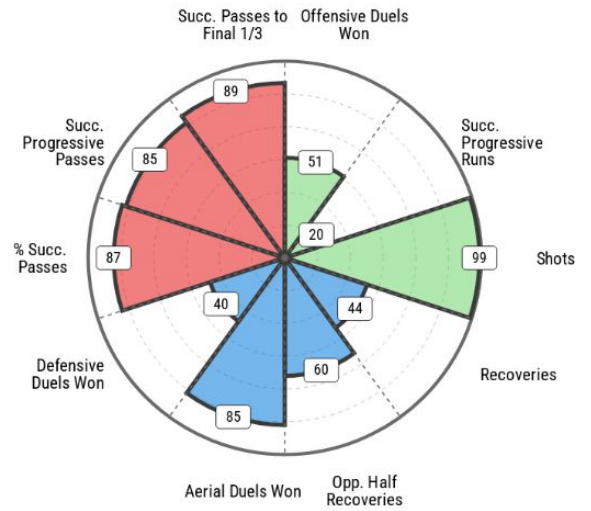

+/- ELO

75

77

1.57

2

AFRICA CUP OF NATIONS 24/25

OVERALL PERFORMANCE

HEAT MAP