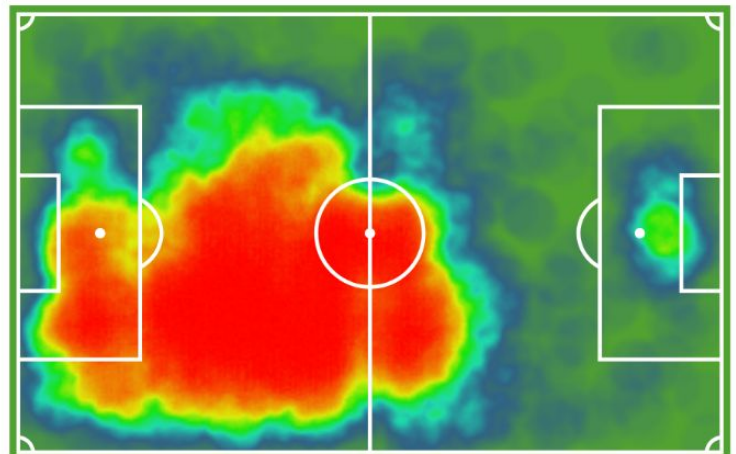

HEAT MAP

LONG PASSES

AERIAL DUELS

ATT. PASSES

DEFENSIVE DUELS

PROGRESSIVE PASSES

DEFENSIVE 1V1S

* PER 90 MINUTES STATS

** DONUT CHART LINKED TO % OF SUCCESS