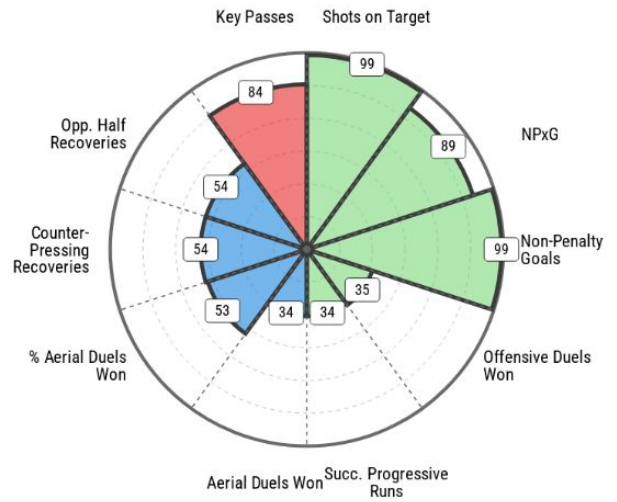

OVERALL PERFORMANCE