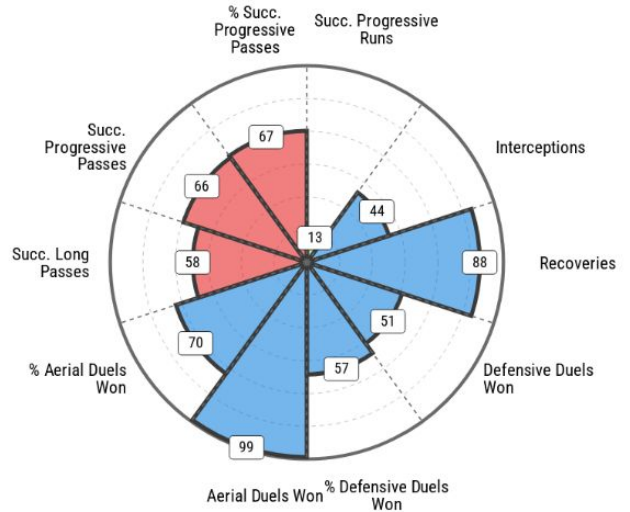

OVERALL PERFORMANCE