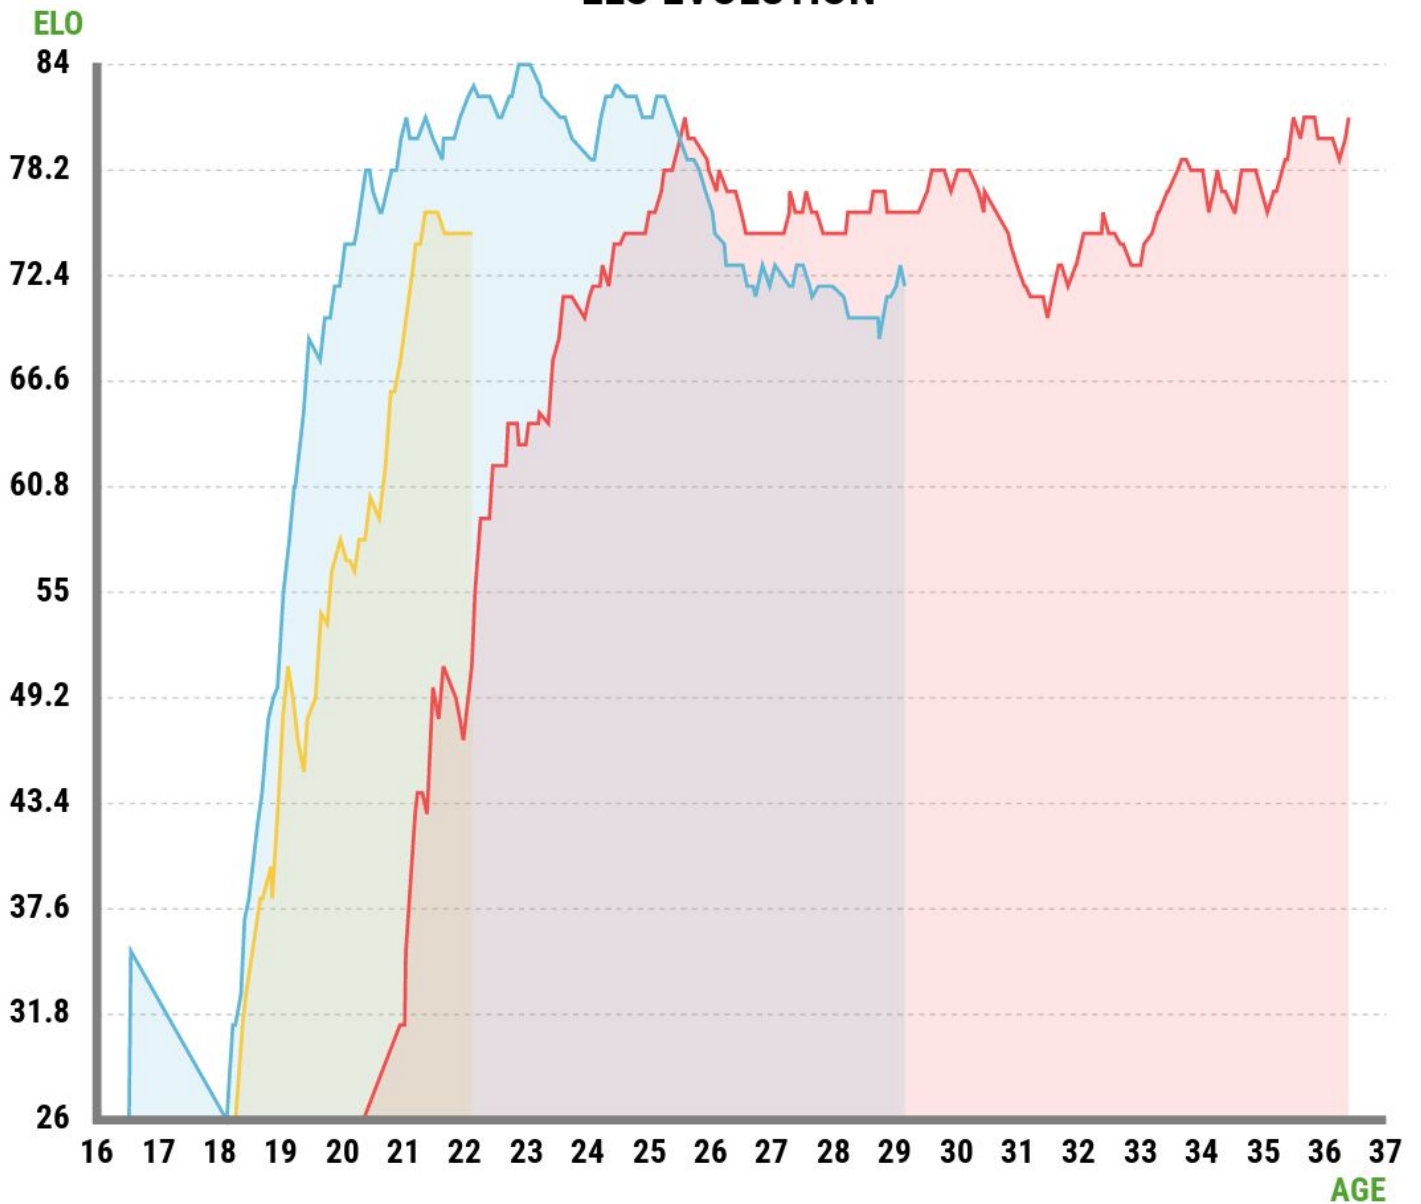

PERFORMANCE COMPARISON

ELO EVOLUTION

I. GUEYE

ELO 82
REAP 1.74
AGE 36 (1989)

CARLOS BALEBA

ELO 75
REAP 1.99
AGE 22 (2004)

W. NDIDI

ELO 72
REAP 1.60
AGE 29 (1996)

ELO EVOLUTION