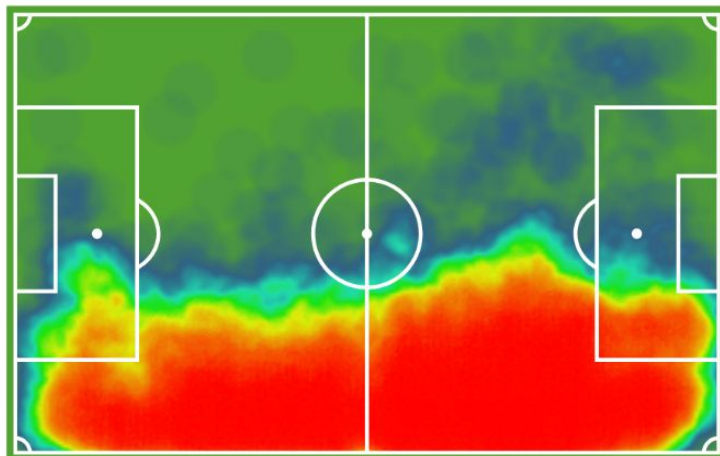

HEAT MAP

CROSSES

PROGRESSIVE PASSES

OFFENSIVE DUELS

PROGRESSIVE RUNS

DEFENSIVE DUELS

DEFENSIVE 1V1S

* PER 90 MINUTES STATS

** DONUT CHART LINKED TO % OF SUCCESS