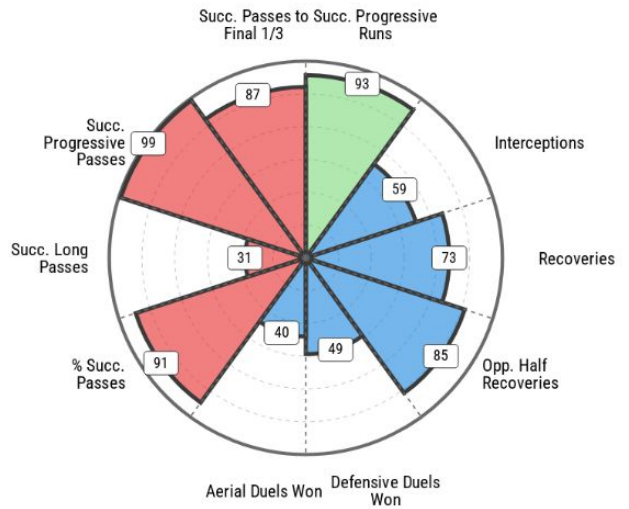

OVERALL PERFORMANCE