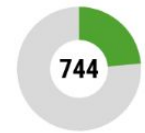

Minutes

CAREER

Seas.	Club	GP	S	⚽	Min.	Seas.	Club	GP	S	⚽	Min.
25/26	Manchester City	22	8	4	744	20/21	Wolfsburg	4	1	0	108
24/25	Manchester City	25	20	8	1699		Wolfsburg II	2	2	1	180
	Eintracht Frankfurt	26	24	20	2070	19/20	Wolfsburg	6	0	0	104
23/24	Eintracht Frankfurt	41	37	17	3143		Wolfsburg II	15	8	9	783
22/23	Wolfsburg	36	17	6	1679	18/19	Wolfsburg II	5	0	0	49
21/22	Stuttgart	21	19	3	1584	17/18	Wolfsburg U19	3	3	3	217
	Wolfsburg	2	0	0	22		Wolfsburg II	14	4	1	489
20/21	FC St Pauli	21	19	7	1544	16/17	Wadi Degla	17	8	3	725
						15/16	Wadi Degla	1	0	0	13

NATIONAL TEAM

Egypt	46	38	9	3024	Egypt U20	2	0	0	17
Egypt U23	4	1	0	130