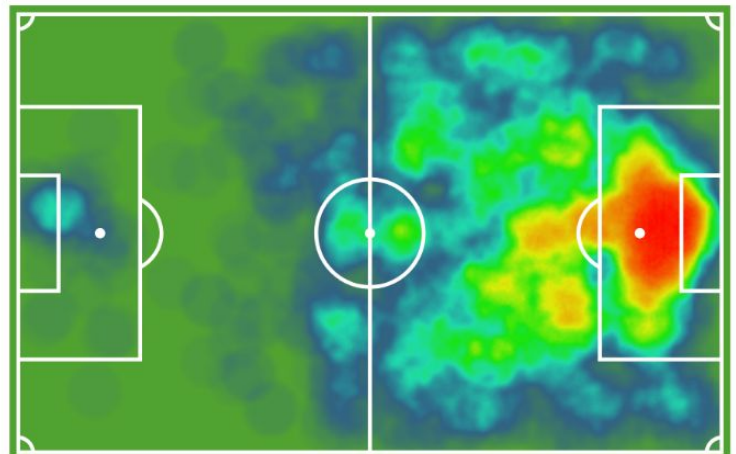

1.80

1

AFRICA CUP OF NATIONS 24/25

OVERALL PERFORMANCE

HEAT MAP

PASSES INTO THE BOX

DRIBBLES

OFFENSIVE DUELS