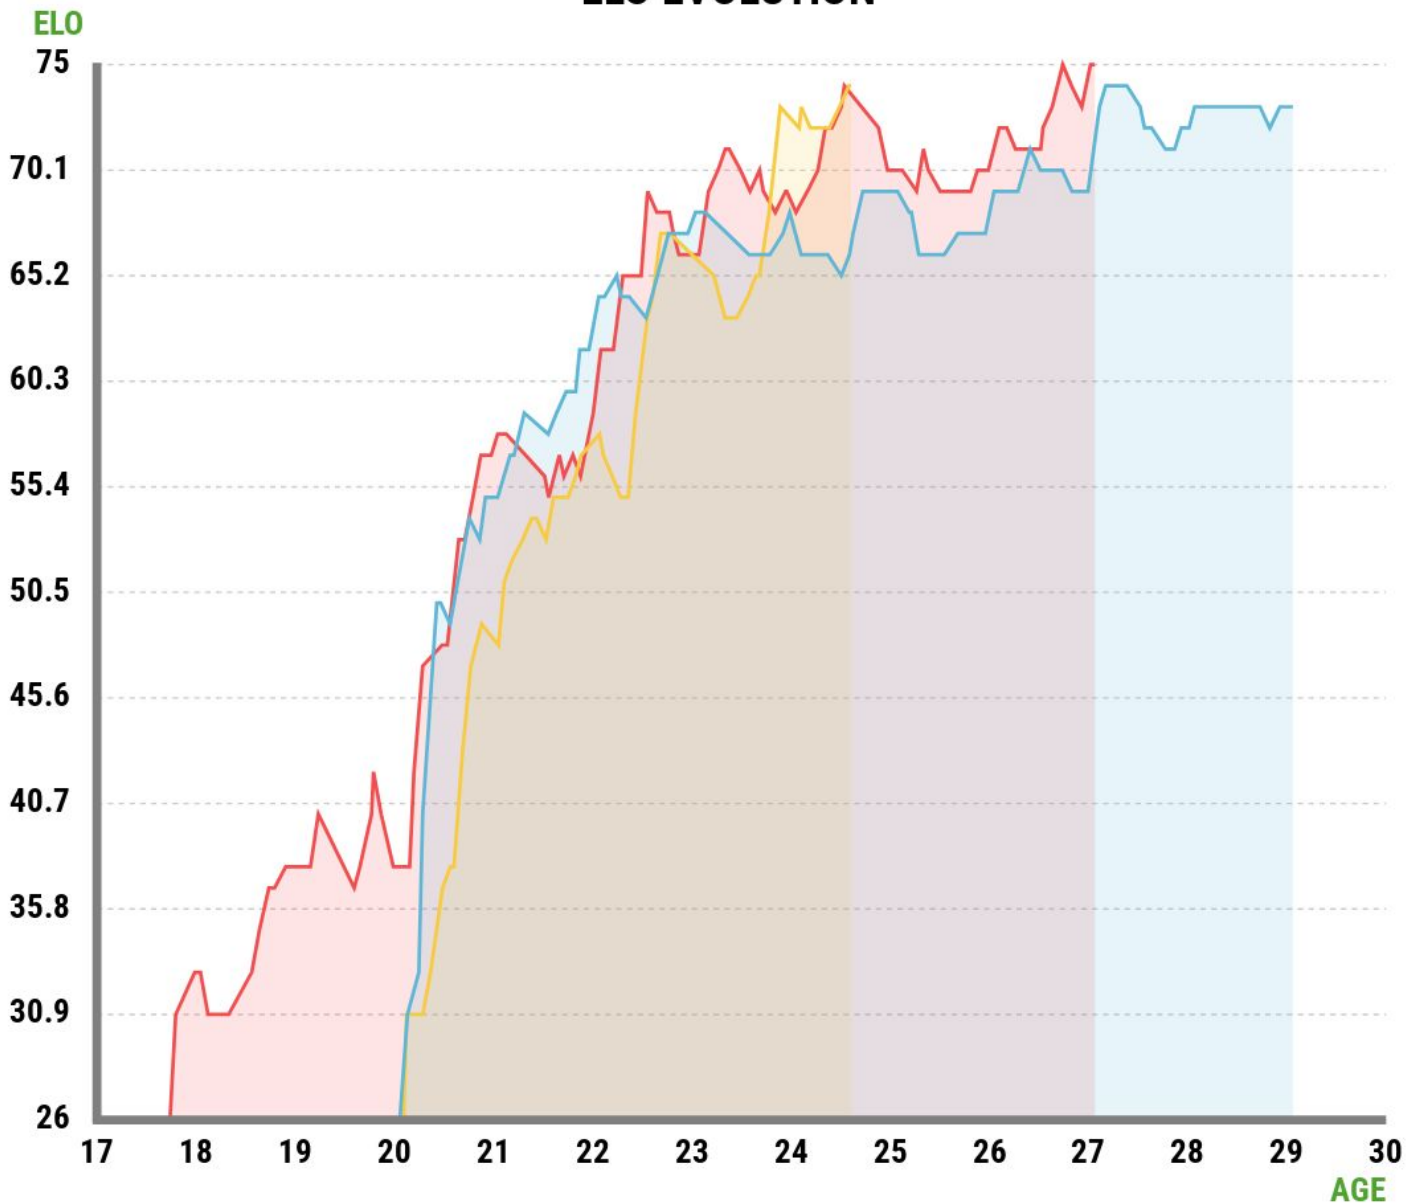

PERFORMANCE COMPARISON

ELO EVOLUTION

PAPE GUEYE

ELO 75
REAP 1.57
AGE 27 (1999)

N. EL AYNAOUI

ELO 74
REAP 1.76
AGE 24 (2001)

T. MOKOENA

ELO 72
REAP 1.58
AGE 29 (1997)

ELO EVOLUTION

CENTRAL MIDFIELDER ISMAEL SAIBARI

ELO

POT

REAP

+/- ELO

81

88

1.90

6

AFRICA CUP OF NATIONS 24/25

MINUTES PLAYED	565
CALLED UP	7
GAMES PLAYED	7
STARTS	7
ASSISTS	0
GOALS	1

OVERALL PERFORMANCE