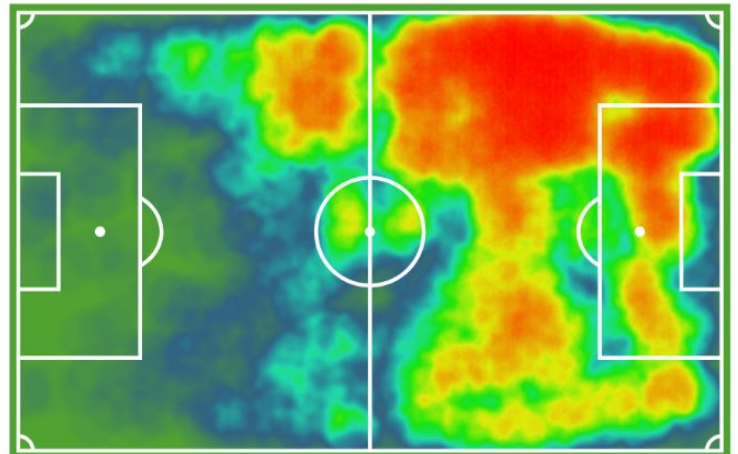

HEAT MAP

CROSSES

PASSES INTO THE BOX

PROGRESSIVE PASSES

DRIBBLES

PROGRESSIVE RUNS

SHOTS ON TARGET

* PER 90 MINUTES STATS

** DONUT CHART LINKED TO % OF SUCCESS