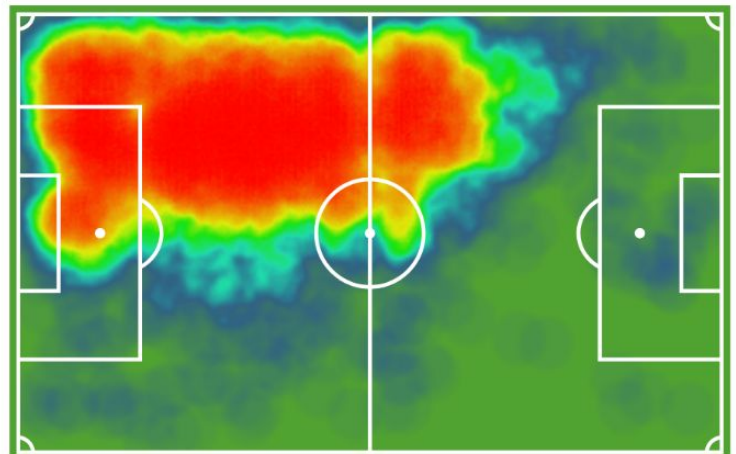

LONG PASSES

AERIAL DUELS

ATT. PASSES

DEFENSIVE DUELS

PROGRESSIVE PASSES

DEFENSIVE 1V1S

* PER 90 MINUTES STATS

** DONUT CHART LINKED TO % OF SUCCESS