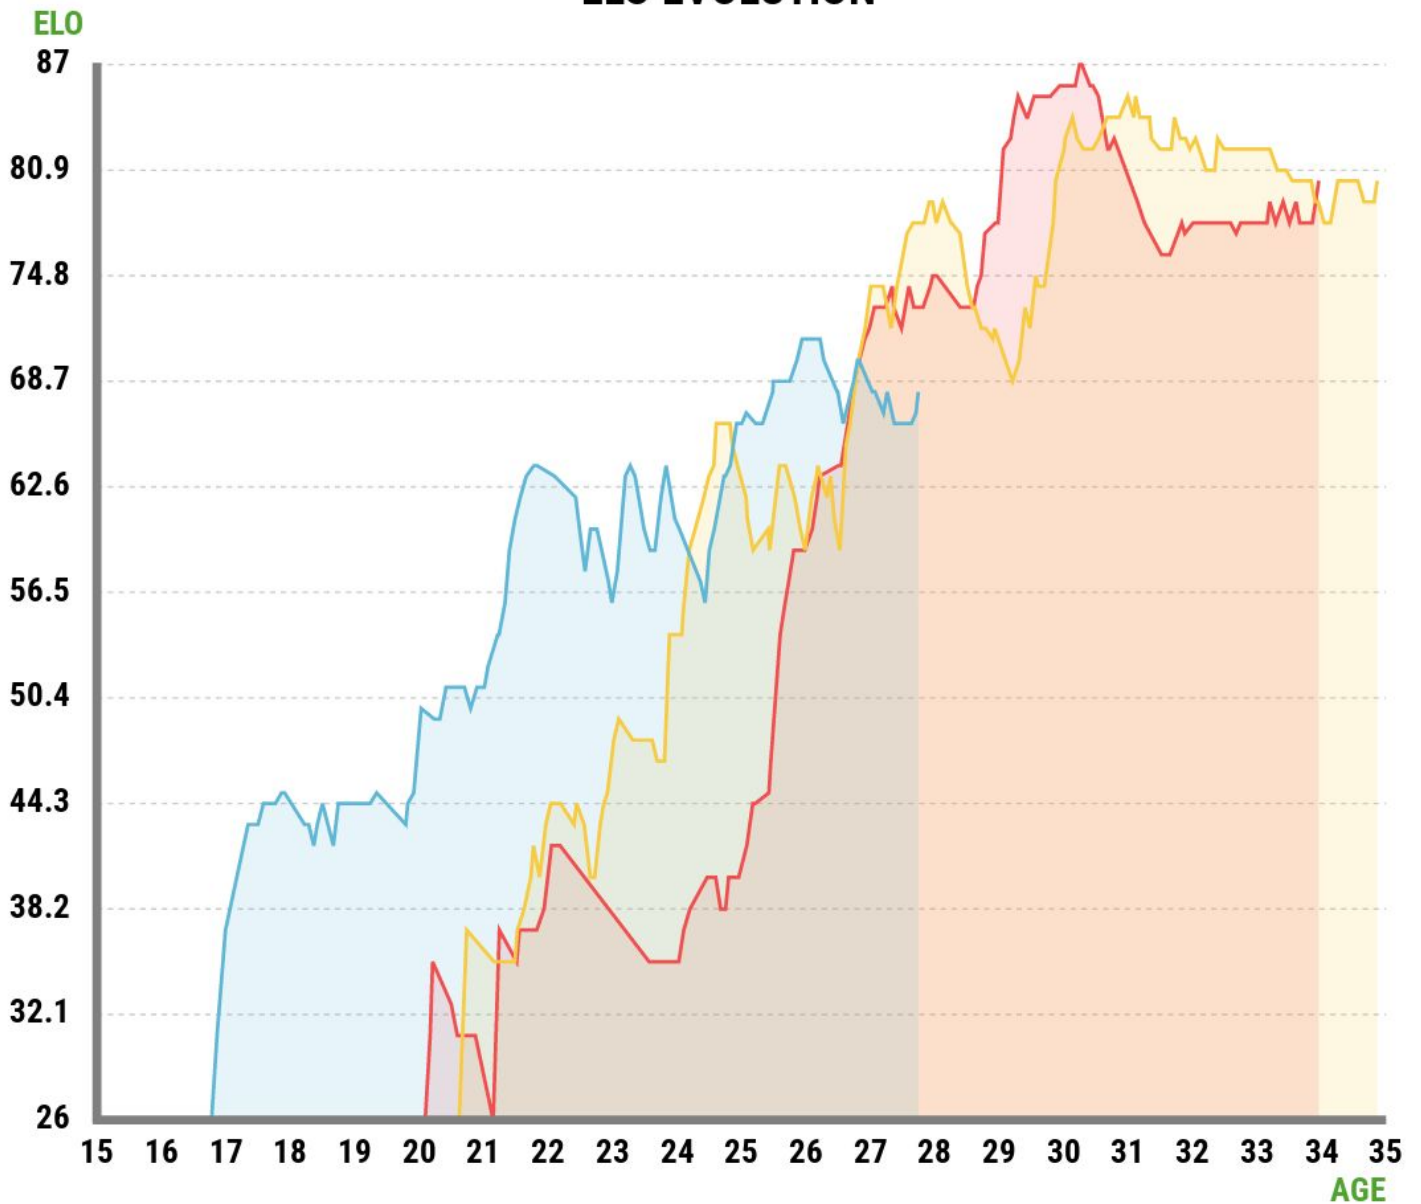

BONO

ELO 80
REAP 1.73
AGE 34 (1991)

LUCA ZIDANE

ELO 67
REAP 1.60
AGE 27 (1998)

ELO EVOLUTION

CENTRE-BACK KALIDOU KOULIBALY

ELO	→	POT	REAP	+/- ELO
80		86	1.67	2

AFRICA CUP OF NATIONS 24/25