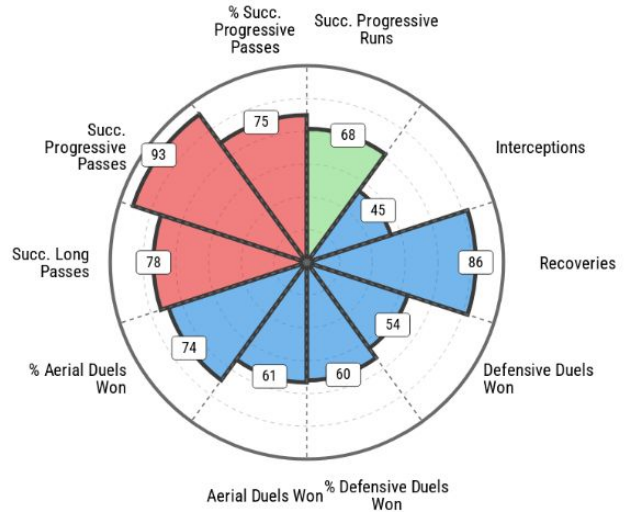

OVERALL PERFORMANCE