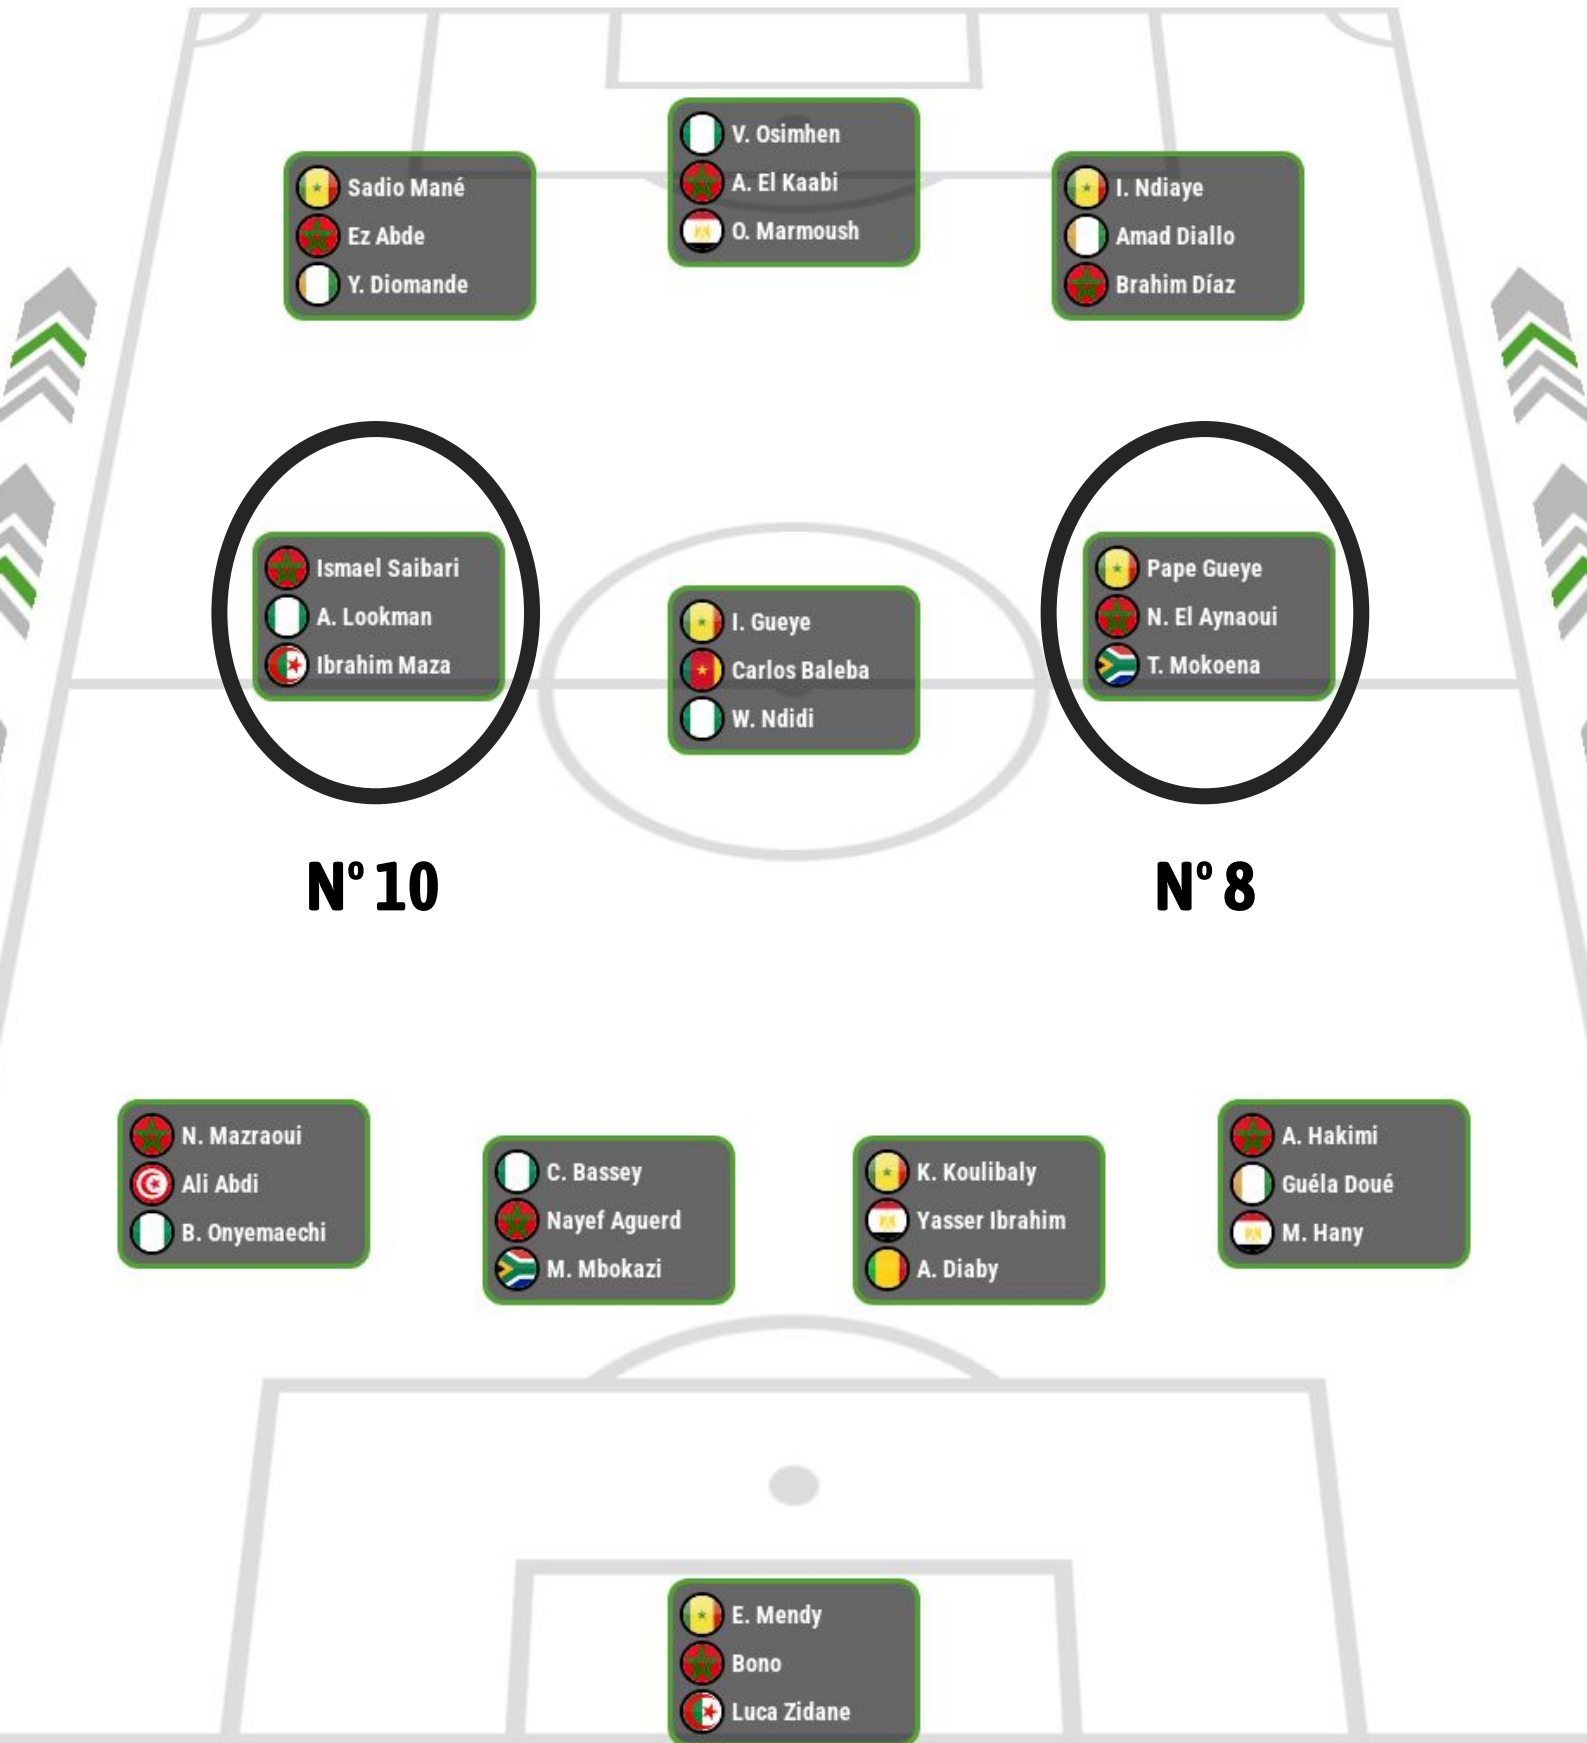

AFCON 2025

GOALKEEPER ÉDOUARD MENDY

ELO

POT

REAP

+/- ELO

80

87

1.74

2

AFRICA CUP OF NATIONS 24/25

MINUTES PLAYED	630
CALLED UP	7
GAMES PLAYED	7
STARTS	7
GOALS CONCEDED	2
CLEAN SHEETS	5

OVERALL PERFORMANCE